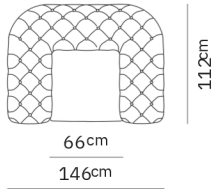

Poltrona
Armchair

146x112xH74

Divano 2 posti
2 seater sofa

256x112xH74

Divano 2 posti large
2 seater large sofa

300x112xH74

Divano 3 posti
3 seater sofa

344x112xH74

Divano 3 posti large
3 seater large sofa

388x112xH74

Pouf
Pouf

71x71xH40

Pouf large
Pouf large

142x142xH40

Panca
Bench

182x71xH40