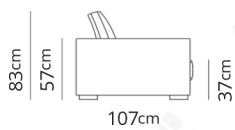

**Divano 2 posti**  
2 seater sofa

205x107xH83

**Divano 2 posti large**  
2 seater large sofa

245x107xH83

**Divano 3 posti**  
3 seater sofa

285x107xH83

**Terminale 2 posti**  
2 seater terminal

**185x107xH83**

**Terminale 2 posti large**  
2 seater large terminal

**225x107xH83**

**Terminale 3 posti**  
3 seater terminal

**265x107xH83**

**Dormeuse**  
Dormeuse

190x107xH83

**Dormeuse bis**  
Dormeuse bis

272x107xH83

**Pouf**  
Pouf

102x102xH37