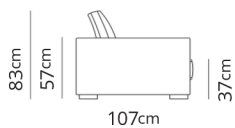

**Divano 2 posti**  
2 seater sofa

205x107xH83

**Divano 2 posti large**  
2 seater large sofa

245x107xH83

**Divano 3 posti**  
3 seater sofa

285x107xH83

**Terminale 2 posti**  
2 seater terminal

**185x107xH83**

**Terminale 2 posti large**  
2 seater large terminal

**225x107xH83**

**Terminale 3 posti**  
3 seater terminal

**265x107xH83**

**Dormeuse**  
Dormeuse

190x107xH83

**Dormeuse bis**  
Dormeuse bis

272x107xH83

**Pouf**  
Pouf

102x102xH37