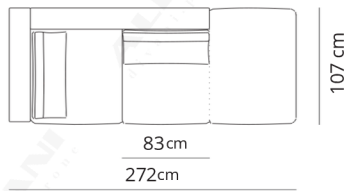

**Divano 2 posti**  
2 seater sofa

205x107xH83

**Divano 2 posti large**  
2 seater large sofa

245x107xH83

**Divano 3 posti**  
3 seater sofa

285x107xH83

**Terminale 2 posti**  
2 seater terminal

**185x107xH83**

**Terminale 2 posti large**  
2 seater large terminal

**225x107xH83**

**Terminale 3 posti**  
3 seater terminal

**265x107xH83**

**Dormeuse**  
Dormeuse

190x107xH83

**Dormeuse bis**  
Dormeuse bis

272x107xH83

**Pouf**  
Pouf

102x102xH37