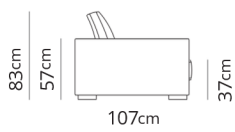

**Divano 2 posti**  
2 seater sofa

205x107xH83

**Divano 2 posti large**  
2 seater large sofa

245x107xH83

**Divano 3 posti**  
3 seater sofa

285x107xH83

**Terminale 2 posti**  
2 seater terminal

**185x107xH83**

**Terminale 2 posti large**  
2 seater large terminal

**225x107xH83**

**Terminale 3 posti**  
3 seater terminal

**265x107xH83**

**Dormeuse**  
Dormeuse

190x107xH83

**Dormeuse bis**  
Dormeuse bis

272x107xH83

**Pouf**  
Pouf

102x102xH37