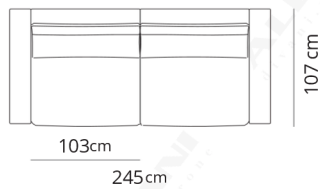

**Divano 2 posti**  
2 seater sofa

205x107xH83

**Divano 2 posti large**  
2 seater large sofa

245x107xH83

**Divano 3 posti**  
3 seater sofa

285x107xH83

**Terminale 2 posti**  
2 seater terminal

**185x107xH83**

**Terminale 2 posti large**  
2 seater large terminal

**225x107xH83**

**Terminale 3 posti**  
3 seater terminal

**265x107xH83**

**Dormeuse**  
Dormeuse

190x107xH83

**Dormeuse bis**  
Dormeuse bis

272x107xH83

**Pouf**  
Pouf

102x102xH37