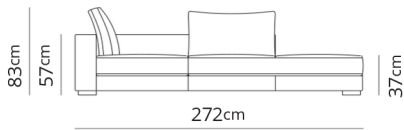

**Divano 2 posti**  
2 seater sofa

205x107xH83

**Divano 2 posti large**  
2 seater large sofa

245x107xH83

**Divano 3 posti**  
3 seater sofa

285x107xH83

**Terminale 2 posti**  
2 seater terminal

**185x107xH83**

**Terminale 2 posti large**  
2 seater large terminal

**225x107xH83**

**Terminale 3 posti**  
3 seater terminal

**265x107xH83**

**Dormeuse**  
Dormeuse

190x107xH83

**Dormeuse bis**  
Dormeuse bis

272x107xH83

**Pouf**  
Pouf

102x102xH37