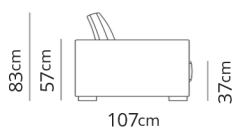

**Divano 2 posti**  
2 seater sofa

205x107xH83

**Divano 2 posti large**  
2 seater large sofa

245x107xH83

**Divano 3 posti**  
3 seater sofa

285x107xH83

**Terminale 2 posti**  
2 seater terminal

**185x107xH83**

**Terminale 2 posti large**  
2 seater large terminal

**225x107xH83**

**Terminale 3 posti**  
3 seater terminal

**265x107xH83**

**Dormeuse**  
Dormeuse

190x107xH83

**Dormeuse bis**  
Dormeuse bis

272x107xH83

**Pouf**  
Pouf

102x102xH37