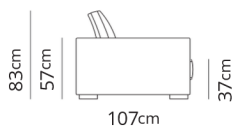

**Divano 2 posti**  
2 seater sofa

205x107xH83

**Divano 2 posti large**  
2 seater large sofa

245x107xH83

**Divano 3 posti**  
3 seater sofa

285x107xH83

**Terminale 2 posti**  
2 seater terminal

**185x107xH83**

**Terminale 2 posti large**  
2 seater large terminal

**225x107xH83**

**Terminale 3 posti**  
3 seater terminal

**265x107xH83**

**Dormeuse**  
Dormeuse

190x107xH83

**Dormeuse bis**  
Dormeuse bis

272x107xH83

**Pouf**  
Pouf

102x102xH37