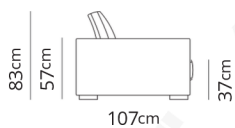

**Divano 2 posti**  
2 seater sofa

205x107xH83

**Divano 2 posti large**  
2 seater large sofa

245x107xH83

**Divano 3 posti**  
3 seater sofa

285x107xH83

**Terminale 2 posti**  
2 seater terminal

**185x107xH83**

**Terminale 2 posti large**  
2 seater large terminal

**225x107xH83**

**Terminale 3 posti**  
3 seater terminal

**265x107xH83**

**Dormeuse**  
Dormeuse

190x107xH83

**Dormeuse bis**  
Dormeuse bis

272x107xH83

**Pouf**  
Pouf

102x102xH37