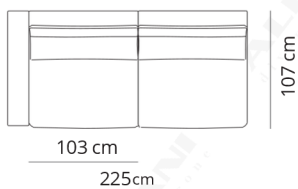

**Divano 2 posti**  
2 seater sofa

205x107xH83

**Divano 2 posti large**  
2 seater large sofa

245x107xH83

**Divano 3 posti**  
3 seater sofa

285x107xH83

**Terminale 2 posti**  
2 seater terminal

**185x107xH83**

**Terminale 2 posti large**  
2 seater large terminal

**225x107xH83**

**Terminale 3 posti**  
3 seater terminal

**265x107xH83**

**Dormeuse**  
Dormeuse

190x107xH83

**Dormeuse bis**  
Dormeuse bis

272x107xH83

**Pouf**  
Pouf

102x102xH37