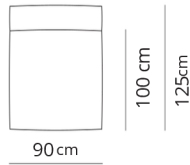

Elemento standard 70
Standard element 70

70x100xH75

Elemento standard 80
Standard element 80

80x100xH75

Elemento standard 90
Standard element 90

90x100xH75

Elemento standard 100
Standard element 100

100x100xH75

Elemento maxi 70
Standard maxi 70

70x125xH75

Elemento maxi 80
Standard maxi 80

80x125xH75

Elemento maxi 90
Standard maxi 90

90x125xH75

Elemento maxi 100
Standard maxi 100

100x125xH75

Dormeuse 70
Dormeuse 70

70x150xH75

Dormeuse 80
Dormeuse 80

80x150xH75

Dormeuse 90
Dormeuse 90

90x150xH75

Dormeuse 100
Dormeuse 100

100x150xH75

Composizione 2

Composition 2

355x250

- Elemento Maxi 100x125
- Pouf Maxi 100x100
- Pouf standard 100x75
- Pouf Power center 100x75
- Elemento standard 100x100
- Dormeuse 100x150
- Bracciolo portabibite 100x30
- Standard maxi 100x125
- Maxi pouf 100x100
- Pouf element 100x75
- Power center pouf 100x75
- Standard element 100x100
- Dormeuse 100x150
- Arm drink holder 100x30