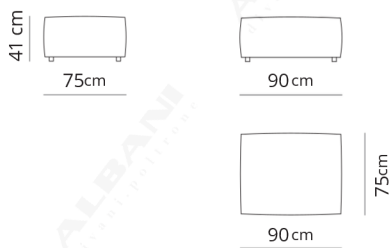

Pouf standard 90
Pouf element 90

90x75xH41

Accessori Hi-Tech

Power center   Portabibite