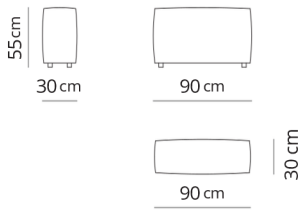

Bracciolo 90
Arm 90

90x30xH55

Accessori Hi-Tech

Power center   Portabibite