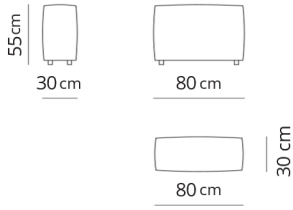

Elemento standard 70
Standard element 70

70x100xH75

Elemento standard 80
Standard element 80

80x100xH75

Elemento standard 90
Standard element 90

90x100xH75

Elemento standard 100
Standard element 100

100x100xH75

Pouf maxi 70
Maxi pouf 70

70x100xH41

Accessori Hi-Tech

Power center Portabibite

Pouf maxi 80
Maxi pouf 80

80x100xH41

Accessori Hi-Tech

Power center Portabibite

Pouf maxi 90
Maxi pouf 90

90x100xH41

Accessori Hi-Tech

Power center Portabibite

Pouf maxi 100
Maxi pouf 100

100x100xH41

Accessori Hi-Tech

Power center Portabibite

Bracciolo 70
Arm 70

70x30xH55

Accessori Hi-Tech

Power center Portabibite

Bracciolo 80
Arm 80

80x30xH55

Accessori Hi-Tech

Power center Portabibite