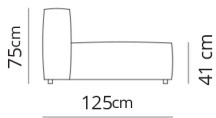

Elemento standard 70
Standard element 70

70x100xH75

Elemento standard 80
Standard element 80

80x100xH75

Elemento standard 90
Standard element 90

90x100xH75

Elemento standard 100
Standard element 100

100x100xH75

Elemento maxi 70
Standard maxi 70

70x125xH75

Elemento maxi 80
Standard maxi 80

80x125xH75

Elemento maxi 90
Standard maxi 90

90x125xH75

Elemento maxi 100
Standard maxi 100

100x125xH75

Composizione 2

Composition 2

355x250

- Elemento Maxi 100x125
- Pouf Maxi 100x100
- Pouf standard 100x75
- Pouf Power center 100x75
- Elemento standard 100x100
- Dormeuse 100x150
- Bracciolo portabibite 100x30
- Standard maxi 100x125
- Maxi pouf 100x100
- Pouf element 100x75
- Power center pouf 100x75
- Standard element 100x100
- Dormeuse 100x150
- Arm drink holder 100x30