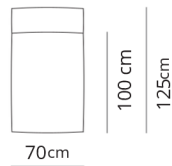

Elemento standard 70
Standard element 70

70x100xH75

Elemento standard 80
Standard element 80

80x100xH75

Elemento standard 90
Standard element 90

90x100xH75

Elemento standard 100
Standard element 100

100x100xH75

Elemento maxi 70
Standard maxi 70

70x125xH75

Elemento maxi 80
Standard maxi 80

80x125xH75

Elemento maxi 90
Standard maxi 90

90x125xH75

Elemento maxi 100
Standard maxi 100

100x125xH75

Dormeuse 70
Dormeuse 70

70x150xH75

Dormeuse 80
Dormeuse 80

80x150xH75

Dormeuse 90
Dormeuse 90

90x150xH75

Dormeuse 100
Dormeuse 100

100x150xH75

Composizione 2

Composition 2

355x250

- Elemento Maxi 100x125
- Pouf Maxi 100x100
- Pouf standard 100x75
- Pouf Power center 100x75
- Elemento standard 100x100
- Dormeuse 100x150
- Bracciolo portabibite 100x30
- Standard maxi 100x125
- Maxi pouf 100x100
- Pouf element 100x75
- Power center pouf 100x75
- Standard element 100x100
- Dormeuse 100x150
- Arm drink holder 100x30