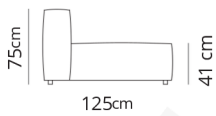

Elemento standard 70
Standard element 70

70x100xH75

Elemento standard 80
Standard element 80

80x100xH75

Elemento standard 90
Standard element 90

90x100xH75

Elemento standard 100
Standard element 100

100x100xH75

Elemento maxi 70
Standard maxi 70

70x125xH75

Elemento maxi 80
Standard maxi 80

80x125xH75

Elemento maxi 90
Standard maxi 90

90x125xH75

Elemento maxi 100
Standard maxi 100

100x125xH75

Composizione 2

Composition 2

355x250

- Elemento Maxi 100x125
- Pouf Maxi 100x100
- Pouf standard 100x75
- Pouf Power center 100x75
- Elemento standard 100x100
- Dormeuse 100x150
- Bracciolo portabibite 100x30
- Standard maxi 100x125
- Maxi pouf 100x100
- Pouf element 100x75
- Power center pouf 100x75
- Standard element 100x100
- Dormeuse 100x150
- Arm drink holder 100x30