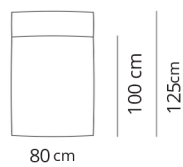

Elemento standard 70
Standard element 70

70x100xH75

Elemento standard 80
Standard element 80

80x100xH75

Elemento standard 90
Standard element 90

90x100xH75

Elemento standard 100
Standard element 100

100x100xH75

Elemento maxi 70
Standard maxi 70

70x125xH75

Elemento maxi 80
Standard maxi 80

80x125xH75

Elemento maxi 90
Standard maxi 90

90x125xH75

Elemento maxi 100
Standard maxi 100

100x125xH75

Composizione 2

Composition 2

355x250

- Elemento Maxi 100x125
- Pouf Maxi 100x100
- Pouf standard 100x75
- Pouf Power center 100x75
- Elemento standard 100x100
- Dormeuse 100x150
- Bracciolo portabibite 100x30
- Standard maxi 100x125
- Maxi pouf 100x100
- Pouf element 100x75
- Power center pouf 100x75
- Standard element 100x100
- Dormeuse 100x150
- Arm drink holder 100x30