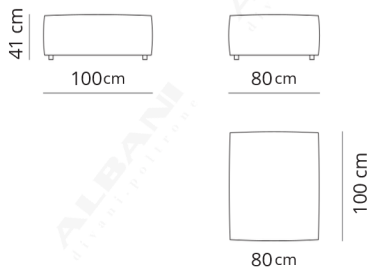

Elemento standard 70
Standard element 70

70x100xH75

Elemento standard 80
Standard element 80

80x100xH75

Elemento standard 90
Standard element 90

90x100xH75

Elemento standard 100
Standard element 100

100x100xH75

Elemento maxi 70
Standard maxi 70

70x125xH75

Elemento maxi 80
Standard maxi 80

80x125xH75

Elemento maxi 90
Standard maxi 90

90x125xH75

Elemento maxi 100
Standard maxi 100

100x125xH75

Pouf maxi 70
Maxi pouf 70

70x100xH41

Accessori Hi-Tech

Power center Portabibite

Pouf maxi 80
Maxi pouf 80

80x100xH41

Accessori Hi-Tech

Power center Portabibite

Pouf maxi 90
Maxi pouf 90

90x100xH41

Accessori Hi-Tech

Power center Portabibite

Pouf maxi 100
Maxi pouf 100

100x100xH41

Accessori Hi-Tech

Power center Portabibite