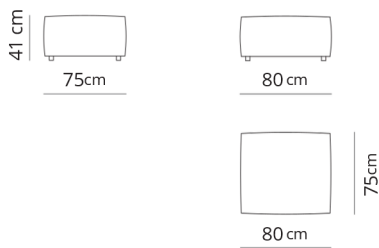

Elemento standard 70
Standard element 70

70x100xH75

Elemento standard 80
Standard element 80

80x100xH75

Elemento standard 90
Standard element 90

90x100xH75

Elemento standard 100
Standard element 100

100x100xH75

Elemento maxi 70
Standard maxi 70

70x125xH75

Elemento maxi 80
Standard maxi 80

80x125xH75

Elemento maxi 90
Standard maxi 90

90x125xH75

Elemento maxi 100
Standard maxi 100

100x125xH75

Pouf standard 70
Pouf element 70

70x75xH41

Accessori Hi-Tech

Power center Portabibite

Pouf standard 80
Pouf element 80

80x75xH41

Accessori Hi-Tech

Power center Portabibite

Pouf standard 90
Pouf element 90

90x75xH41

Accessori Hi-Tech

Power center Portabibite

Pouf standard 100
Pouf element 100

100x75xH41

Accessori Hi-Tech

Power center Portabibite