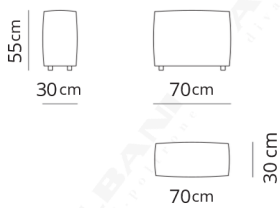

Bracciolo 70
Arm 70

70x30xH55

Accessori Hi-Tech

Power center   Portabibite