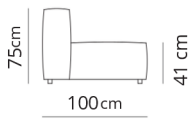

Elemento standard 70
Standard element 70

70x100xH75

Elemento standard 80
Standard element 80

80x100xH75

Elemento standard 90
Standard element 90

90x100xH75

Elemento standard 100
Standard element 100

100x100xH75

Elemento maxi 70
Standard maxi 70

70x125xH75

Elemento maxi 80
Standard maxi 80

80x125xH75

Elemento maxi 90
Standard maxi 90

90x125xH75

Elemento maxi 100
Standard maxi 100

100x125xH75

Composizione 2

Composition 2

355x250

- Elemento Maxi 100x125
- Pouf Maxi 100x100
- Pouf standard 100x75
- Pouf Power center 100x75
- Elemento standard 100x100
- Dormeuse 100x150
- Bracciolo portabibite 100x30
- Standard maxi 100x125
- Maxi pouf 100x100
- Pouf element 100x75
- Power center pouf 100x75
- Standard element 100x100
- Dormeuse 100x150
- Arm drink holder 100x30