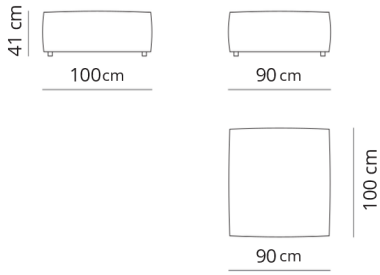

Elemento standard 70
Standard element 70

70x100xH75

Elemento standard 80
Standard element 80

80x100xH75

Elemento standard 90
Standard element 90

90x100xH75

Elemento standard 100
Standard element 100

100x100xH75

Pouf standard 90
Pouf element 90

90x75xH41

Accessori Hi-Tech

Power center Portabibite

Pouf standard 100
Pouf element 100

100x75xH41

Accessori Hi-Tech

Power center Portabibite

Pouf maxi 70
Maxi pouf 70

70x100xH41

Accessori Hi-Tech

Power center Portabibite

Pouf maxi 80
Maxi pouf 80

80x100xH41

Accessori Hi-Tech

Power center Portabibite

Pouf maxi 90
Maxi pouf 90

90x100xH41

Accessori Hi-Tech

Power center Portabibite

Pouf maxi 100
Maxi pouf 100

100x100xH41

Accessori Hi-Tech

Power center Portabibite