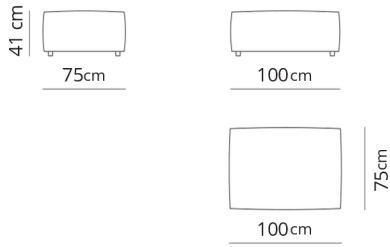

Elemento standard 70
Standard element 70

70x100xH75

Elemento standard 80
Standard element 80

80x100xH75

Elemento standard 90
Standard element 90

90x100xH75

Elemento standard 100
Standard element 100

100x100xH75

Pouf standard 70
Pouf element 70

70x75xH41

Accessori Hi-Tech

Power center Portabibite

Pouf standard 80
Pouf element 80

80x75xH41

Accessori Hi-Tech

Power center Portabibite

Pouf standard 90
Pouf element 90

90x75xH41

Accessori Hi-Tech

Power center Portabibite

Pouf standard 100
Pouf element 100

100x75xH41

Accessori Hi-Tech

Power center Portabibite

Pouf maxi 70
Maxi pouf 70

70x100xH41

Accessori Hi-Tech

Power center Portabibite

Pouf maxi 80
Maxi pouf 80

80x100xH41

Accessori Hi-Tech

Power center Portabibite