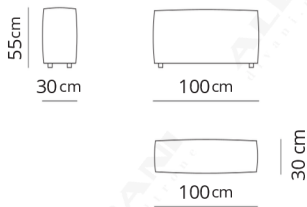

Elemento standard 70
Standard element 70

70x100xH75

Elemento standard 80
Standard element 80

80x100xH75

Elemento standard 90
Standard element 90

90x100xH75

Elemento standard 100
Standard element 100

100x100xH75

Elemento maxi 70
Standard maxi 70

70x125xH75

Elemento maxi 80
Standard maxi 80

80x125xH75

Elemento maxi 90
Standard maxi 90

90x125xH75

Elemento maxi 100
Standard maxi 100

100x125xH75

Pouf maxi 90
Maxi pouf 90

90x100xH41

Accessori Hi-Tech

Power center Portabibite

Pouf maxi 100
Maxi pouf 100

100x100xH41

Accessori Hi-Tech

Power center Portabibite

Bracciolo 90
Arm 90

90x30xH55

Accessori Hi-Tech

Power center Portabibite

Bracciolo 100
Arm 100

100x30xH55

Accessori Hi-Tech

Power center Portabibite