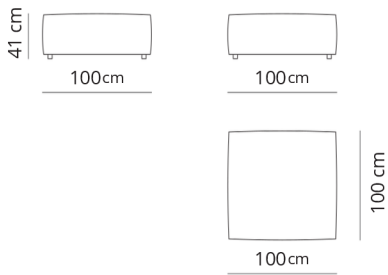

Elemento standard 70
Standard element 70

70x100xH75

Elemento standard 80
Standard element 80

80x100xH75

Elemento standard 90
Standard element 90

90x100xH75

Elemento standard 100
Standard element 100

100x100xH75

Elemento maxi 70
Standard maxi 70

70x125xH75

Elemento maxi 80
Standard maxi 80

80x125xH75

Elemento maxi 90
Standard maxi 90

90x125xH75

Elemento maxi 100
Standard maxi 100

100x125xH75

Pouf maxi 70
Maxi pouf 70

70x100xH41

Accessori Hi-Tech

Power center Portabibite

Pouf maxi 80
Maxi pouf 80

80x100xH41

Accessori Hi-Tech

Power center Portabibite

Pouf maxi 90
Maxi pouf 90

90x100xH41

Accessori Hi-Tech

Power center Portabibite

Pouf maxi 100
Maxi pouf 100

100x100xH41

Accessori Hi-Tech

Power center Portabibite