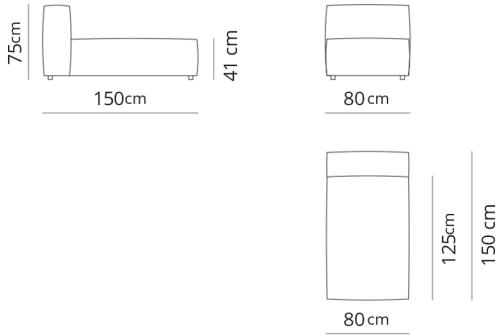

Elemento standard 70
Standard element 70

70x100xH75

Elemento standard 80
Standard element 80

80x100xH75

Elemento standard 90
Standard element 90

90x100xH75

Elemento standard 100
Standard element 100

100x100xH75

Elemento maxi 70
Standard maxi 70

70x125xH75

Elemento maxi 80
Standard maxi 80

80x125xH75

Elemento maxi 90
Standard maxi 90

90x125xH75

Elemento maxi 100
Standard maxi 100

100x125xH75

Dormeuse 70
Dormeuse 70

70x150xH75

Dormeuse 80
Dormeuse 80

80x150xH75

Dormeuse 90
Dormeuse 90

90x150xH75

Dormeuse 100
Dormeuse 100

100x150xH75

Composizione 2

Composition 2

355x250

- Elemento Maxi 100x125
- Pouf Maxi 100x100
- Pouf standard 100x75
- Pouf Power center 100x75
- Elemento standard 100x100
- Dormeuse 100x150
- Bracciolo portabibite 100x30
- Standard maxi 100x125
- Maxi pouf 100x100
- Pouf element 100x75
- Power center pouf 100x75
- Standard element 100x100
- Dormeuse 100x150
- Arm drink holder 100x30