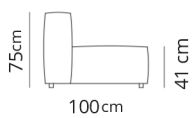

Elemento standard 70
Standard element 70

70x100xH75

Elemento standard 80
Standard element 80

80x100xH75

Elemento standard 90
Standard element 90

90x100xH75

Elemento standard 100
Standard element 100

100x100xH75

Elemento maxi 70
Standard maxi 70

70x125xH75

Elemento maxi 80
Standard maxi 80

80x125xH75

Elemento maxi 90
Standard maxi 90

90x125xH75

Elemento maxi 100
Standard maxi 100

100x125xH75

Composizione 2

Composition 2

355x250

- Elemento Maxi 100x125
- Pouf Maxi 100x100
- Pouf standard 100x75
- Pouf Power center 100x75
- Elemento standard 100x100
- Dormeuse 100x150
- Bracciolo portabibite 100x30
- Standard maxi 100x125
- Maxi pouf 100x100
- Pouf element 100x75
- Power center pouf 100x75
- Standard element 100x100
- Dormeuse 100x150
- Arm drink holder 100x30