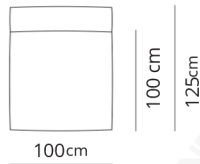

Elemento standard 70
Standard element 70

70x100xH75

Elemento standard 80
Standard element 80

80x100xH75

Elemento standard 90
Standard element 90

90x100xH75

Elemento standard 100
Standard element 100

100x100xH75

Elemento maxi 70
Standard maxi 70

70x125xH75

Elemento maxi 80
Standard maxi 80

80x125xH75

Elemento maxi 90
Standard maxi 90

90x125xH75

Elemento maxi 100
Standard maxi 100

100x125xH75

Dormeuse 70
Dormeuse 70

70x150xH75

Dormeuse 80
Dormeuse 80

80x150xH75

Dormeuse 90
Dormeuse 90

90x150xH75

Dormeuse 100
Dormeuse 100

100x150xH75

Composizione 2

Composition 2

355x250

- Elemento Maxi 100x125
- Pouf Maxi 100x100
- Pouf standard 100x75
- Pouf Power center 100x75
- Elemento standard 100x100
- Dormeuse 100x150
- Bracciolo portabibite 100x30
- Standard maxi 100x125
- Maxi pouf 100x100
- Pouf element 100x75
- Power center pouf 100x75
- Standard element 100x100
- Dormeuse 100x150
- Arm drink holder 100x30