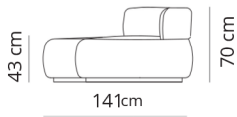

**Poltrona**  
Armchair

**117x100xH70**

**Love seat**  
Love seat

**187x100xH70**

**Divano destro**  
Right sofa

307x141xH70

**Divano sinistro**  
Left sofa

307x141xH70

**Cuscino sfera**  
Sphere pillow

D.40xH40