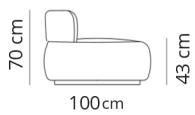

**Poltrona**  
Armchair

**117x100xH70**

**Love seat**  
Love seat

**187x100xH70**

**Divano destro**  
Right sofa

307x141xH70

**Divano sinistro**  
Left sofa

307x141xH70

**Cuscino sfera**  
Sphere pillow

D.40xH40