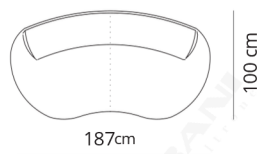

**Poltrona**  
Armchair

**117x100xH70**

**Love seat**  
Love seat

**187x100xH70**

**Divano destro**  
Right sofa

307x141xH70

**Divano sinistro**  
Left sofa

307x141xH70

**Cuscino sfera**  
Sphere pillow

D.40xH40