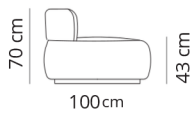

**Poltrona**  
Armchair

**117x100xH70**

**Love seat**  
Love seat

**187x100xH70**

**Divano destro**  
Right sofa

307x141xH70

**Divano sinistro**  
Left sofa

307x141xH70

**Cuscino sfera**  
Sphere pillow

D.40xH40