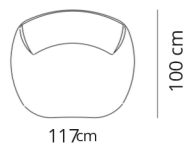

**Poltrona**  
Armchair

**117x100xH70**

**Love seat**  
Love seat

**187x100xH70**

**Divano destro**  
Right sofa

307x141xH70

**Divano sinistro**  
Left sofa

307x141xH70

**Cuscino sfera**  
Sphere pillow

D.40xH40