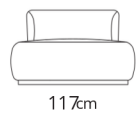

**Poltrona**  
Armchair

**117x100xH70**

**Love seat**  
Love seat

**187x100xH70**

**Divano destro**  
Right sofa

307x141xH70

**Divano sinistro**  
Left sofa

307x141xH70

**Cuscino sfera**  
Sphere pillow

D.40xH40