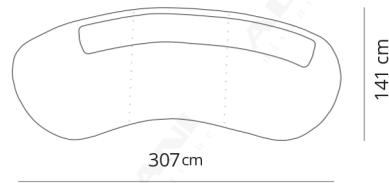

**Poltrona**  
Armchair

**117x100xH70**

**Love seat**  
Love seat

**187x100xH70**

**Divano destro**  
Right sofa

307x141xH70

**Divano sinistro**  
Left sofa

307x141xH70

**Cuscino sfera**  
Sphere pillow

D.40xH40