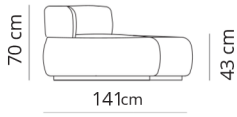

**Poltrona**  
Armchair

**117x100xH70**

**Love seat**  
Love seat

**187x100xH70**

**Divano destro**  
Right sofa

307x141xH70

**Divano sinistro**  
Left sofa

307x141xH70

**Cuscino sfera**  
Sphere pillow

D.40xH40