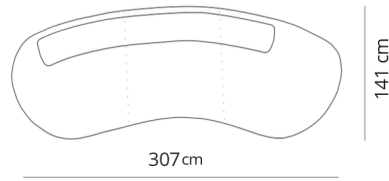

**Poltrona**  
Armchair

**117x100xH70**

**Love seat**  
Love seat

**187x100xH70**

**Divano destro**  
Right sofa

307x141xH70

**Divano sinistro**  
Left sofa

307x141xH70

**Cuscino sfera**  
Sphere pillow

D.40xH40