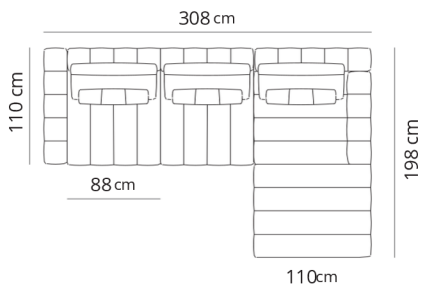

Divano 2 posti
2 seater sofa

220x110xH80

Divano 2 posti large
2 seater large sofa

264x110xH80

Divano 3 posti
3 seater sofa

308x110xH80

Terminale 2 posti
2 seater terminal

198x110xH80

Terminale large
Large terminal

132x110xH80

Terminale con bracciolo legno

Terminal with wooden armrest

110x110xH80

Terminale large con bracciolo legno

Large terminal with wooden armrest

132x110xH80

Pouf
Pouf

88x110xH37

Pouf large
Pouf large

110x110xH37

Coffee table
Coffee table

88x110xH30

Composizione 1

Composition 1

308x198

- Terminale 2 posti sx
- Dormeuse dx
- 2 seater left terminal
- Dormeuse right

Composizione 2

Composition 2

396x110

- terminale con bracciolo legno dx
- Coffee table
- Dormeuse dx
- Terminal with right wooden armrest
- Coffee table
- Dormeuse right