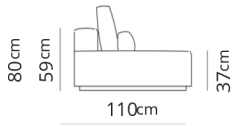

Divano 2 posti
2 seater sofa

220x110xH80

Divano 2 posti large
2 seater large sofa

264x110xH80

Divano 3 posti
3 seater sofa

308x110xH80

Terminale 2 posti
2 seater terminal

198x110xH80

Terminale 2 posti large
2 seater large terminal

242x110xH80

Terminale 3 posti
3 seater terminal

286x110xH80

Dormeuse
Dormeuse

198x110xH80

Dormeuse large
Dormeuse large

242x110xH80

Dormeuse bis
Dormeuse bis

286x110xH80

Elemento centrale
Central element

88x110xH80

Elemento centrale large
Large Central element

110x110xH80

Terminale
Terminal

110x110xH80

Pouf
Pouf

88x110xH37

Pouf large
Pouf large

110x110xH37

Coffee table
Coffee table

88x110xH30

Composizione 1

Composition 1