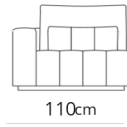

Divano 2 posti
2 seater sofa

220x110xH80

Divano 2 posti large
2 seater large sofa

264x110xH80

Divano 3 posti
3 seater sofa

308x110xH80

Terminale 2 posti
2 seater terminal

198x110xH80

Terminale 2 posti large
2 seater large terminal

242x110xH80

Terminale 3 posti
3 seater terminal

286x110xH80

Dormeuse
Dormeuse

198x110xH80

Dormeuse large
Dormeuse large

242x110xH80

Dormeuse bis
Dormeuse bis

286x110xH80

Elemento centrale
Central element

88x110xH80

Elemento centrale large
Large Central element

110x110xH80

Terminale
Terminal

110x110xH80

Pouf
Pouf

88x110xH37

Pouf large
Pouf large

110x110xH37

Coffee table
Coffee table

88x110xH30

Composizione 1

Composition 1