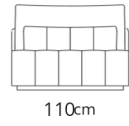

Divano 2 posti
2 seater sofa

220x110xH80

Divano 2 posti large
2 seater large sofa

264x110xH80

Divano 3 posti
3 seater sofa

308x110xH80

Terminale 2 posti
2 seater terminal

198x110xH80

Terminale 2 posti large
2 seater large terminal

242x110xH80

Terminale 3 posti
3 seater terminal

286x110xH80

Dormeuse
Dormeuse

198x110xH80

Dormeuse large
Dormeuse large

242x110xH80

Dormeuse bis
Dormeuse bis

286x110xH80

Elemento centrale
Central element

88x110xH80

Elemento centrale large
Large Central element

110x110xH80

Terminale
Terminal

110x110xH80

Pouf
Pouf

88x110xH37

Pouf large
Pouf large

110x110xH37

Coffee table
Coffee table

88x110xH30

Composizione 1

Composition 1