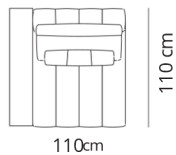

Terminale 2 posti large
2 seater large terminal

242x110xH80

Terminale 3 posti
3 seater terminal

286x110xH80

Dormeuse
Dormeuse

198x110xH80

Dormeuse large
Dormeuse large

242x110xH80

Dormeuse bis
Dormeuse bis

286x110xH80

Elemento centrale
Central element

88x110xH80

Elemento centrale large
Large Central element

110x110xH80

Terminale
Terminal

110x110xH80

Terminale large
Large terminal

132x110xH80

Terminale con bracciolo legno

Terminal with wooden armrest

110x110xH80

Terminale large con bracciolo legno

Large terminal with wooden armrest

132x110xH80

Pouf
Pouf

88x110xH37

Pouf large
Pouf large

110x110xH37

Coffee table
Coffee table

88x110xH30

Composizione 1

Composition 1