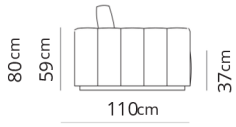

Divano 2 posti
2 seater sofa

220x110xH80

Divano 2 posti large
2 seater large sofa

264x110xH80

Divano 3 posti
3 seater sofa

308x110xH80

Terminale 2 posti
2 seater terminal

198x110xH80

Terminale 2 posti large
2 seater large terminal

242x110xH80

Terminale 3 posti
3 seater terminal

286x110xH80

Dormeuse
Dormeuse

198x110xH80

Dormeuse large
Dormeuse large

242x110xH80

Dormeuse bis
Dormeuse bis

286x110xH80

Elemento centrale
Central element

88x110xH80

Elemento centrale large
Large Central element

110x110xH80

Terminale
Terminal

110x110xH80

Terminale large
Large terminal

132x110xH80

Terminale con bracciolo legno

Terminal with wooden armrest

110x110xH80

Terminale large con bracciolo legno

Large terminal with wooden armrest

132x110xH80