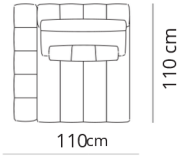

Divano 2 posti
2 seater sofa

220x110xH80

Divano 2 posti large
2 seater large sofa

264x110xH80

Divano 3 posti
3 seater sofa

308x110xH80

Terminale 2 posti
2 seater terminal

198x110xH80

Terminale 2 posti large
2 seater large terminal

242x110xH80

Terminale 3 posti
3 seater terminal

286x110xH80

Dormeuse
Dormeuse

198x110xH80

Dormeuse large
Dormeuse large

242x110xH80

Dormeuse bis
Dormeuse bis

286x110xH80

Elemento centrale
Central element

88x110xH80

Elemento centrale large
Large Central element

110x110xH80

Terminale
Terminal

110x110xH80

Pouf
Pouf

88x110xH37

Pouf large
Pouf large

110x110xH37

Coffee table
Coffee table

88x110xH30

Composizione 1

Composition 1