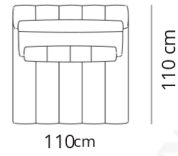

Divano 2 posti
2 seater sofa

220x110xH80

Divano 2 posti large
2 seater large sofa

264x110xH80

Divano 3 posti
3 seater sofa

308x110xH80

Terminale 2 posti
2 seater terminal

198x110xH80

Terminale 2 posti large
2 seater large terminal

242x110xH80

Terminale 3 posti
3 seater terminal

286x110xH80

Dormeuse
Dormeuse

198x110xH80

Dormeuse large
Dormeuse large

242x110xH80

Dormeuse bis
Dormeuse bis

286x110xH80

Elemento centrale
Central element

88x110xH80

Elemento centrale large
Large Central element

110x110xH80

Terminale
Terminal

110x110xH80

Pouf
Pouf

88x110xH37

Pouf large
Pouf large

110x110xH37

Coffee table
Coffee table

88x110xH30

Composizione 1

Composition 1