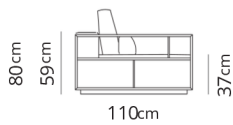

Terminale 2 posti large
2 seater large terminal

242x110xH80

Terminale 3 posti
3 seater terminal

286x110xH80

Dormeuse
Dormeuse

198x110xH80

Dormeuse large
Dormeuse large

242x110xH80

Dormeuse bis
Dormeuse bis

286x110xH80

Elemento centrale
Central element

88x110xH80

Elemento centrale large
Large Central element

110x110xH80

Terminale
Terminal

110x110xH80

Terminale large
Large terminal

132x110xH80

Terminale con bracciolo legno

Terminal with wooden armrest

110x110xH80

Terminale large con bracciolo legno

Large terminal with wooden armrest

132x110xH80

Pouf
Pouf

88x110xH37

Pouf large
Pouf large

110x110xH37

Coffee table
Coffee table

88x110xH30

Composizione 1

Composition 1