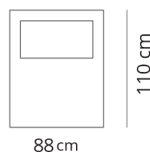

Divano 2 posti
2 seater sofa

220x110xH80

Divano 2 posti large
2 seater large sofa

264x110xH80

Divano 3 posti
3 seater sofa

308x110xH80

Terminale 2 posti
2 seater terminal

198x110xH80

Terminale large
Large terminal

132x110xH80

Terminale con bracciolo legno

Terminal with wooden armrest

110x110xH80

Terminale large con bracciolo legno

Large terminal with wooden armrest

132x110xH80

Pouf
Pouf

88x110xH37

Pouf large
Pouf large

110x110xH37

Coffee table
Coffee table

88x110xH30

Composizione 1

Composition 1

308x198

- Terminale 2 posti sx
- Dormeuse dx
- 2 seater left terminal
- Dormeuse right

Composizione 2

Composition 2

396x110

- terminale con bracciolo legno dx
- Coffee table
- Dormeuse dx
- Terminal with right wooden armrest
- Coffee table
- Dormeuse right