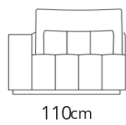

Divano 2 posti
2 seater sofa

220x110xH80

Divano 2 posti large
2 seater large sofa

264x110xH80

Divano 3 posti
3 seater sofa

308x110xH80

Terminale 2 posti
2 seater terminal

198x110xH80

Dormeuse bis
Dormeuse bis

286x110xH80

Elemento centrale
Central element

88x110xH80

Elemento centrale large
Large Central element

110x110xH80

Terminale
Terminal

110x110xH80

Terminale large
Large terminal

132x110xH80

Terminale con bracciolo legno

Terminal with wooden armrest

110x110xH80

Terminale large con bracciolo legno

Large terminal with wooden armrest

132x110xH80

Pouf
Pouf

88x110xH37

Pouf large
Pouf large

110x110xH37

Coffee table
Coffee table

88x110xH30

Composizione 1

Composition 1