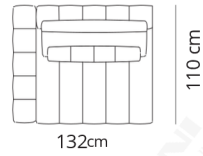

Terminale large
Large terminal

132x110xH80