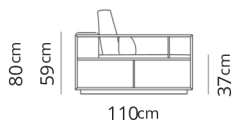

Terminale 2 posti large
2 seater large terminal

242x110xH80

Terminale 3 posti
3 seater terminal

286x110xH80

Dormeuse
Dormeuse

198x110xH80

Dormeuse large
Dormeuse large

242x110xH80

Dormeuse bis
Dormeuse bis

286x110xH80

Elemento centrale
Central element

88x110xH80

Elemento centrale large
Large Central element

110x110xH80

Terminale
Terminal

110x110xH80

Terminale large
Large terminal

132x110xH80

Terminale con bracciolo legno

Terminal with wooden armrest

110x110xH80

Terminale large con bracciolo legno

Large terminal with wooden armrest

132x110xH80

Pouf
Pouf

88x110xH37

Pouf large
Pouf large

110x110xH37

Coffee table
Coffee table

88x110xH30

Composizione 1

Composition 1