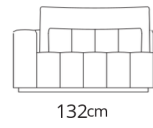

Terminale large
Large terminal

132x110xH80