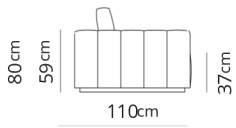

Divano 2 posti
2 seater sofa

220x110xH80

Divano 2 posti large
2 seater large sofa

264x110xH80

Divano 3 posti
3 seater sofa

308x110xH80

Terminale 2 posti
2 seater terminal

198x110xH80

Terminale 2 posti large
2 seater large terminal

242x110xH80

Terminale 3 posti
3 seater terminal

286x110xH80

Dormeuse
Dormeuse

198x110xH80

Dormeuse large
Dormeuse large

242x110xH80

Dormeuse bis
Dormeuse bis

286x110xH80

Elemento centrale
Central element

88x110xH80

Elemento centrale large
Large Central element

110x110xH80

Terminale
Terminal

110x110xH80

Terminale large
Large terminal

132x110xH80

Terminale con bracciolo legno

Terminal with wooden armrest

110x110xH80

Terminale large con bracciolo legno

Large terminal with wooden armrest

132x110xH80