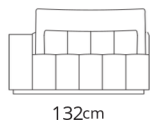

Terminale 2 posti large
2 seater large terminal

242x110xH80

Terminale 3 posti
3 seater terminal

286x110xH80

Dormeuse
Dormeuse

198x110xH80

Dormeuse large
Dormeuse large

242x110xH80

Dormeuse bis
Dormeuse bis

286x110xH80

Elemento centrale
Central element

88x110xH80

Elemento centrale large
Large Central element

110x110xH80

Terminale
Terminal

110x110xH80

Terminale large
Large terminal

132x110xH80

Terminale con bracciolo legno

Terminal with wooden armrest

110x110xH80

Terminale large con bracciolo legno

Large terminal with wooden armrest

132x110xH80

Pouf
Pouf

88x110xH37

Pouf large
Pouf large

110x110xH37

Coffee table
Coffee table

88x110xH30

Composizione 1

Composition 1