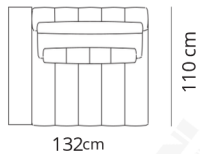

Terminale 2 posti large
2 seater large terminal

242x110xH80

Terminale 3 posti
3 seater terminal

286x110xH80

Dormeuse
Dormeuse

198x110xH80

Dormeuse large
Dormeuse large

242x110xH80

Dormeuse bis
Dormeuse bis

286x110xH80

Elemento centrale
Central element

88x110xH80

Elemento centrale large
Large Central element

110x110xH80

Terminale
Terminal

110x110xH80

Terminale large
Large terminal

132x110xH80

Terminale con bracciolo legno

Terminal with wooden armrest

110x110xH80

Terminale large con bracciolo legno

Large terminal with wooden armrest

132x110xH80

Pouf
Pouf

88x110xH37

Pouf large
Pouf large

110x110xH37

Coffee table
Coffee table

88x110xH30

Composizione 1

Composition 1