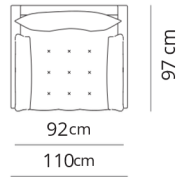

**Poltrona**  
Armchair

**110x97xH83**

**Divano 2 posti**  
2 seater sofa

**170x97xH83**

**Divano 2 posti large**  
2 seater large sofa

**210x97xH83**

**Divano 2 posti maxi**  
2 seater maxi sofa

**250x97xH83**

**Divano 3 posti**  
3 seater sofa

**300x97xH83**

**Pouf**  
Pouf

**80x80xH41**