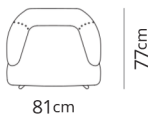

Poltrona
Armchair

81x77xH82

Divano 2 posti
2 seater sofa

154x77xH82