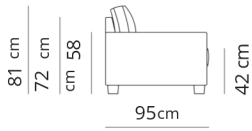

Poltrona
Armchair

100x95xH81

Divano 2 posti
2 seater sofa

170x95xH81

Divano 2 posti large
2 seater large sofa

205x95xH81

Divano 3 posti
3 seater sofa

240x95xH81

Pouf
Pouf

85x85xH42