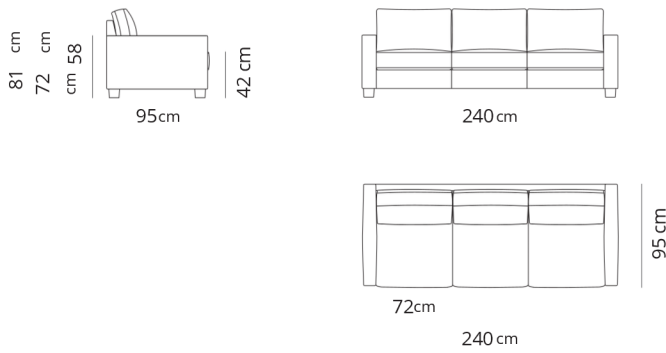

Poltrona
Armchair

100x95xH81

Divano 2 posti
2 seater sofa

170x95xH81

Divano 2 posti large
2 seater large sofa

205x95xH81

Divano 3 posti
3 seater sofa

240x95xH81

Pouf
Pouf

85x85xH42