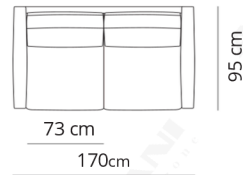

Poltrona
Armchair

100x95xH81

Divano 2 posti
2 seater sofa

170x95xH81

Divano 2 posti large
2 seater large sofa

205x95xH81

Divano 3 posti
3 seater sofa

240x95xH81

Pouf
Pouf

85x85xH42