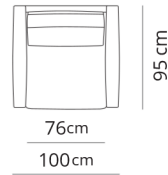

Poltrona
Armchair

100x95xH81

Divano 2 posti
2 seater sofa

170x95xH81

Divano 2 posti large
2 seater large sofa

205x95xH81

Divano 3 posti
3 seater sofa

240x95xH81

Pouf
Pouf

85x85xH42