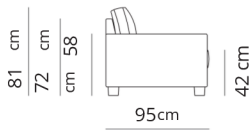

Poltrona
Armchair

100x95xH81

Divano 2 posti
2 seater sofa

170x95xH81

Divano 2 posti large
2 seater large sofa

205x95xH81

Divano 3 posti
3 seater sofa

240x95xH81

Pouf
Pouf

85x85xH42