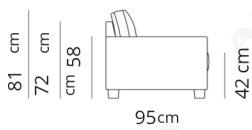

Poltrona
Armchair

100x95xH81

Divano 2 posti
2 seater sofa

170x95xH81

Divano 2 posti large
2 seater large sofa

205x95xH81

Divano 3 posti
3 seater sofa

240x95xH81

Pouf
Pouf

85x85xH42