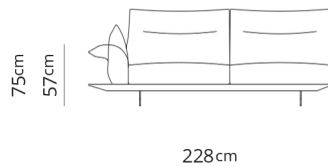

Poltrona girevole
Swivel armchair

139x88xH90

Poltrona
Armchair

139x88xH90

Divano 2 posti
2 seater sofa

215x88xH90

Divano 2 posti large
2 seater large sofa

235x88xH90

Divano 2 posti maxi
2 seater maxi sofa

265x88xH90

Divano 3 posti
3 seater sofa

285x88xH90

Divano 3 posti large
3 seater large sofa

315x88xH90

Poltrona terminale
Terminal armchair

108x88xH90

Poltrona large terminale
Large terminal armchair

118x88xH90

Poltrona maxi terminale
Maxi terminal armchair

133x88xH90

Terminale 2 posti
2 seater terminal

178x88xH90

Terminale 2 posti large
2 seater large terminal

198x88xH90

Terminale 2 posti maxi
2 seater maxi terminal

228x88xH90

Terminale 3 posti
3 seater terminal

248x88xH90

Terminale 3 posti large
3 seater large terminal

278x88xH90

Dormeuse
Dormeuse