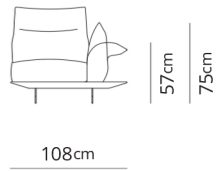

Poltrona girevole
Swivel armchair

139x88xH90

Poltrona
Armchair

139x88xH90

Divano 2 posti
2 seater sofa

215x88xH90

Divano 2 posti large
2 seater large sofa

235x88xH90

Divano 2 posti maxi
2 seater maxi sofa

265x88xH90

Divano 3 posti
3 seater sofa

285x88xH90

Divano 3 posti large
3 seater large sofa

315x88xH90

Poltrona terminale
Terminal armchair

108x88xH90

Poltrona large terminale
Large terminal armchair

118x88xH90

Poltrona maxi terminale
Maxi terminal armchair

133x88xH90

Terminale 2 posti
2 seater terminal

178x88xH90

Terminale 2 posti large
2 seater large terminal

198x88xH90

Terminale 2 posti maxi
2 seater maxi terminal

228x88xH90

Terminale 3 posti
3 seater terminal

248x88xH90

Terminale 3 posti large
3 seater large terminal

278x88xH90

Dormeuse
Dormeuse