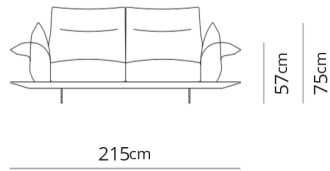

Poltrona girevole
Swivel armchair

139x88xH90

Poltrona
Armchair

139x88xH90

Divano 2 posti
2 seater sofa

215x88xH90

Divano 2 posti large
2 seater large sofa

235x88xH90

Divano 2 posti maxi
2 seater maxi sofa

265x88xH90

Divano 3 posti
3 seater sofa

285x88xH90

Divano 3 posti large
3 seater large sofa

315x88xH90

Poltrona terminale
Terminal armchair

108x88xH90

Poltrona large terminale
Large terminal armchair

118x88xH90

Poltrona maxi terminale
Maxi terminal armchair

133x88xH90

Terminale 2 posti
2 seater terminal

178x88xH90

Terminale 2 posti large
2 seater large terminal

198x88xH90

Terminale 2 posti maxi
2 seater maxi terminal

228x88xH90

Terminale 3 posti
3 seater terminal

248x88xH90

Terminale 3 posti large
3 seater large terminal

278x88xH90

Dormeuse
Dormeuse