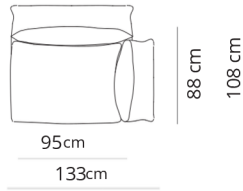

Poltrona girevole
Swivel armchair

139x88xH90

Poltrona
Armchair

139x88xH90

Divano 2 posti
2 seater sofa

215x88xH90

Divano 2 posti large
2 seater large sofa

235x88xH90

Divano 2 posti maxi
2 seater maxi sofa

265x88xH90

Divano 3 posti
3 seater sofa

285x88xH90

Divano 3 posti large
3 seater large sofa

315x88xH90

Poltrona terminale
Terminal armchair

108x88xH90

Poltrona large terminale
Large terminal armchair

118x88xH90

Poltrona maxi terminale
Maxi terminal armchair

133x88xH90

Terminale 2 posti
2 seater terminal

178x88xH90

Terminale 2 posti large
2 seater large terminal

198x88xH90

Terminale 2 posti maxi
2 seater maxi terminal

228x88xH90

Terminale 3 posti
3 seater terminal

248x88xH90

Terminale 3 posti large
3 seater large terminal

278x88xH90

Dormeuse
Dormeuse