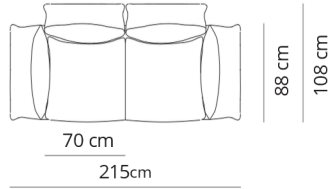

Poltrona girevole
Swivel armchair

139x88xH90

Poltrona
Armchair

139x88xH90

Divano 2 posti
2 seater sofa

215x88xH90

Divano 2 posti large
2 seater large sofa

235x88xH90

Divano 2 posti maxi
2 seater maxi sofa

265x88xH90

Divano 3 posti
3 seater sofa

285x88xH90

Divano 3 posti large
3 seater large sofa

315x88xH90

Poltrona terminale
Terminal armchair

108x88xH90

Poltrona large terminale
Large terminal armchair

118x88xH90

Poltrona maxi terminale
Maxi terminal armchair

133x88xH90

Terminale 2 posti
2 seater terminal

178x88xH90

Terminale 2 posti large
2 seater large terminal

198x88xH90

Terminale 2 posti maxi
2 seater maxi terminal

228x88xH90

Terminale 3 posti
3 seater terminal

248x88xH90

Terminale 3 posti large
3 seater large terminal

278x88xH90

Dormeuse
Dormeuse