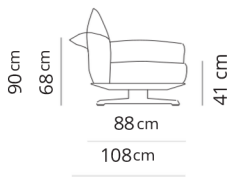

Poltrona girevole
Swivel armchair

139x88xH90

Poltrona
Armchair

139x88xH90

Divano 2 posti
2 seater sofa

215x88xH90

Divano 2 posti large
2 seater large sofa

235x88xH90

Divano 2 posti maxi
2 seater maxi sofa

265x88xH90

Divano 3 posti
3 seater sofa

285x88xH90

Divano 3 posti large
3 seater large sofa

315x88xH90

Poltrona terminale
Terminal armchair

108x88xH90

Poltrona large terminale
Large terminal armchair

118x88xH90

Poltrona maxi terminale
Maxi terminal armchair

133x88xH90

Terminale 2 posti
2 seater terminal

178x88xH90

Terminale 2 posti large
2 seater large terminal

198x88xH90

Terminale 2 posti maxi
2 seater maxi terminal

228x88xH90

Terminale 3 posti
3 seater terminal

248x88xH90

Terminale 3 posti large
3 seater large terminal

278x88xH90

Dormeuse
Dormeuse