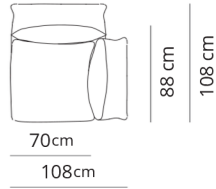

Poltrona girevole
Swivel armchair

139x88xH90

Poltrona
Armchair

139x88xH90

Divano 2 posti
2 seater sofa

215x88xH90

Divano 2 posti large
2 seater large sofa

235x88xH90

Divano 2 posti maxi
2 seater maxi sofa

265x88xH90

Divano 3 posti
3 seater sofa

285x88xH90

Divano 3 posti large
3 seater large sofa

315x88xH90

Poltrona terminale
Terminal armchair

108x88xH90

Poltrona large terminale
Large terminal armchair

118x88xH90

Poltrona maxi terminale
Maxi terminal armchair

133x88xH90

Terminale 2 posti
2 seater terminal

178x88xH90

Terminale 2 posti large
2 seater large terminal

198x88xH90

Terminale 2 posti maxi
2 seater maxi terminal

228x88xH90

Terminale 3 posti
3 seater terminal

248x88xH90

Terminale 3 posti large
3 seater large terminal

278x88xH90

Dormeuse
Dormeuse