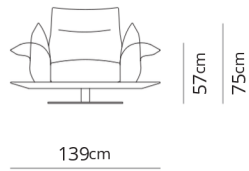

Poltrona girevole
Swivel armchair

139x88xH90

Poltrona
Armchair

139x88xH90

Divano 2 posti
2 seater sofa

215x88xH90

Divano 2 posti large
2 seater large sofa

235x88xH90

Divano 2 posti maxi
2 seater maxi sofa

265x88xH90

Divano 3 posti
3 seater sofa

285x88xH90

Divano 3 posti large
3 seater large sofa

315x88xH90

Poltrona terminale
Terminal armchair

108x88xH90

Poltrona large terminale
Large terminal armchair

118x88xH90

Poltrona maxi terminale
Maxi terminal armchair

133x88xH90

Terminale 2 posti
2 seater terminal

178x88xH90

Terminale 2 posti large
2 seater large terminal

198x88xH90

Terminale 2 posti maxi
2 seater maxi terminal

228x88xH90

Terminale 3 posti
3 seater terminal

248x88xH90

Terminale 3 posti large
3 seater large terminal

278x88xH90

Dormeuse
Dormeuse