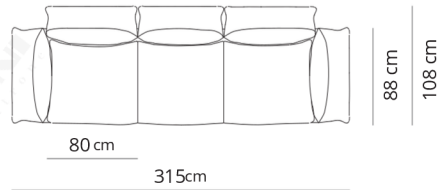

Poltrona girevole
Swivel armchair

139x88xH90

Poltrona
Armchair

139x88xH90

Divano 2 posti
2 seater sofa

215x88xH90

Divano 2 posti large
2 seater large sofa

235x88xH90

Divano 2 posti maxi
2 seater maxi sofa

265x88xH90

Divano 3 posti
3 seater sofa

285x88xH90

Divano 3 posti large
3 seater large sofa

315x88xH90

Poltrona terminale
Terminal armchair

108x88xH90

Poltrona large terminale
Large terminal armchair

118x88xH90

Poltrona maxi terminale
Maxi terminal armchair

133x88xH90

Terminale 2 posti
2 seater terminal

178x88xH90

Terminale 2 posti large
2 seater large terminal

198x88xH90

Terminale 2 posti maxi
2 seater maxi terminal

228x88xH90

Terminale 3 posti
3 seater terminal

248x88xH90

Terminale 3 posti large
3 seater large terminal

278x88xH90

Dormeuse
Dormeuse