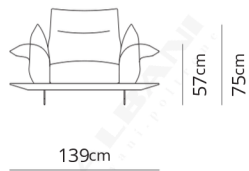

Poltrona girevole
Swivel armchair

139x88xH90

Poltrona
Armchair

139x88xH90

Divano 2 posti
2 seater sofa

215x88xH90

Divano 2 posti large
2 seater large sofa

235x88xH90

Divano 2 posti maxi
2 seater maxi sofa

265x88xH90

Divano 3 posti
3 seater sofa

285x88xH90

Divano 3 posti large
3 seater large sofa

315x88xH90

Poltrona terminale
Terminal armchair

108x88xH90

Poltrona large terminale
Large terminal armchair

118x88xH90

Poltrona maxi terminale
Maxi terminal armchair

133x88xH90

Terminale 2 posti
2 seater terminal

178x88xH90

Terminale 2 posti large
2 seater large terminal

198x88xH90

Terminale 2 posti maxi
2 seater maxi terminal

228x88xH90

Terminale 3 posti
3 seater terminal

248x88xH90

Terminale 3 posti large
3 seater large terminal

278x88xH90

Dormeuse
Dormeuse