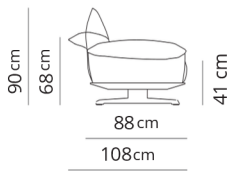

Poltrona girevole
Swivel armchair

139x88xH90

Poltrona
Armchair

139x88xH90

Divano 2 posti
2 seater sofa

215x88xH90

Divano 2 posti large
2 seater large sofa

235x88xH90

Divano 2 posti maxi
2 seater maxi sofa

265x88xH90

Divano 3 posti
3 seater sofa

285x88xH90

Divano 3 posti large
3 seater large sofa

315x88xH90

Poltrona terminale
Terminal armchair

108x88xH90

Poltrona large terminale
Large terminal armchair

118x88xH90

Poltrona maxi terminale
Maxi terminal armchair

133x88xH90

Terminale 2 posti
2 seater terminal

178x88xH90

Terminale 2 posti large
2 seater large terminal

198x88xH90

Terminale 2 posti maxi
2 seater maxi terminal

228x88xH90

Terminale 3 posti
3 seater terminal

248x88xH90

Terminale 3 posti large
3 seater large terminal

278x88xH90

Dormeuse
Dormeuse