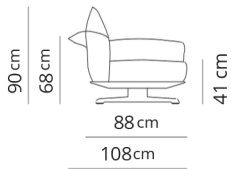

Poltrona girevole
Swivel armchair

139x88xH90

Poltrona
Armchair

139x88xH90

Divano 2 posti
2 seater sofa

215x88xH90

Divano 2 posti large
2 seater large sofa

235x88xH90

Divano 2 posti maxi
2 seater maxi sofa

265x88xH90

Divano 3 posti
3 seater sofa

285x88xH90

Divano 3 posti large
3 seater large sofa

315x88xH90

Poltrona terminale
Terminal armchair

108x88xH90

Poltrona large terminale
Large terminal armchair

118x88xH90

Poltrona maxi terminale
Maxi terminal armchair

133x88xH90

Terminale 2 posti
2 seater terminal

178x88xH90

Terminale 2 posti large
2 seater large terminal

198x88xH90

Terminale 2 posti maxi
2 seater maxi terminal

228x88xH90

Terminale 3 posti
3 seater terminal

248x88xH90

Terminale 3 posti large
3 seater large terminal

278x88xH90

Dormeuse
Dormeuse