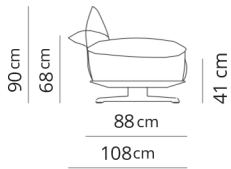

Poltrona girevole
Swivel armchair

139x88xH90

Poltrona
Armchair

139x88xH90

Divano 2 posti
2 seater sofa

215x88xH90

Divano 2 posti large
2 seater large sofa

235x88xH90

Divano 2 posti maxi
2 seater maxi sofa

265x88xH90

Divano 3 posti
3 seater sofa

285x88xH90

Divano 3 posti large
3 seater large sofa

315x88xH90

Poltrona terminale
Terminal armchair

108x88xH90

Poltrona large terminale
Large terminal armchair

118x88xH90

Poltrona maxi terminale
Maxi terminal armchair

133x88xH90

Terminale 2 posti
2 seater terminal

178x88xH90

Terminale 2 posti large
2 seater large terminal

198x88xH90

Terminale 2 posti maxi
2 seater maxi terminal

228x88xH90

Terminale 3 posti
3 seater terminal

248x88xH90

Terminale 3 posti large
3 seater large terminal

278x88xH90

Dormeuse
Dormeuse