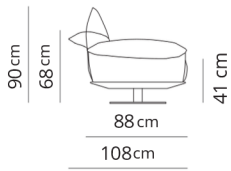

Poltrona girevole
Swivel armchair

139x88xH90

Poltrona
Armchair

139x88xH90

Divano 2 posti
2 seater sofa

215x88xH90

Divano 2 posti large
2 seater large sofa

235x88xH90

Divano 2 posti maxi
2 seater maxi sofa

265x88xH90

Divano 3 posti
3 seater sofa

285x88xH90

Divano 3 posti large
3 seater large sofa

315x88xH90

Poltrona terminale
Terminal armchair

108x88xH90

Poltrona large terminale
Large terminal armchair

118x88xH90

Poltrona maxi terminale
Maxi terminal armchair

133x88xH90

Terminale 2 posti
2 seater terminal

178x88xH90

Terminale 2 posti large
2 seater large terminal

198x88xH90

Terminale 2 posti maxi
2 seater maxi terminal

228x88xH90

Terminale 3 posti
3 seater terminal

248x88xH90

Terminale 3 posti large
3 seater large terminal

278x88xH90

Dormeuse
Dormeuse