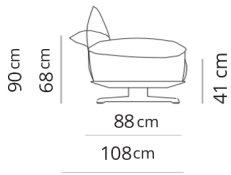

Poltrona girevole
Swivel armchair

139x88xH90

Poltrona
Armchair

139x88xH90

Divano 2 posti
2 seater sofa

215x88xH90

Divano 2 posti large
2 seater large sofa

235x88xH90

Divano 2 posti maxi
2 seater maxi sofa

265x88xH90

Divano 3 posti
3 seater sofa

285x88xH90

Divano 3 posti large
3 seater large sofa

315x88xH90

Poltrona terminale
Terminal armchair

108x88xH90

Poltrona large terminale
Large terminal armchair

118x88xH90

Poltrona maxi terminale
Maxi terminal armchair

133x88xH90

Terminale 2 posti
2 seater terminal

178x88xH90

Terminale 2 posti large
2 seater large terminal

198x88xH90

Terminale 2 posti maxi
2 seater maxi terminal

228x88xH90

Terminale 3 posti
3 seater terminal

248x88xH90

Terminale 3 posti large
3 seater large terminal

278x88xH90

Dormeuse
Dormeuse