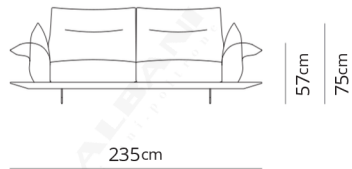

Poltrona girevole
Swivel armchair

139x88xH90

Poltrona
Armchair

139x88xH90

Divano 2 posti
2 seater sofa

215x88xH90

Divano 2 posti large
2 seater large sofa

235x88xH90

Divano 2 posti maxi
2 seater maxi sofa

265x88xH90

Divano 3 posti
3 seater sofa

285x88xH90

Divano 3 posti large
3 seater large sofa

315x88xH90

Poltrona terminale
Terminal armchair

108x88xH90

Poltrona large terminale
Large terminal armchair

118x88xH90

Poltrona maxi terminale
Maxi terminal armchair

133x88xH90

Terminale 2 posti
2 seater terminal

178x88xH90

Terminale 2 posti large
2 seater large terminal

198x88xH90

Terminale 2 posti maxi
2 seater maxi terminal

228x88xH90

Terminale 3 posti
3 seater terminal

248x88xH90

Terminale 3 posti large
3 seater large terminal

278x88xH90

Dormeuse
Dormeuse