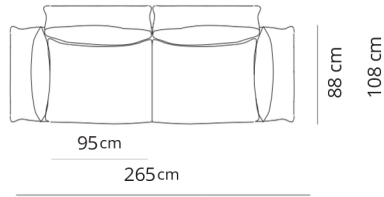

Poltrona girevole
Swivel armchair

139x88xH90

Poltrona
Armchair

139x88xH90

Divano 2 posti
2 seater sofa

215x88xH90

Divano 2 posti large
2 seater large sofa

235x88xH90

Divano 2 posti maxi
2 seater maxi sofa

265x88xH90

Divano 3 posti
3 seater sofa

285x88xH90

Divano 3 posti large
3 seater large sofa

315x88xH90

Poltrona terminale
Terminal armchair

108x88xH90

Poltrona large terminale
Large terminal armchair

118x88xH90

Poltrona maxi terminale
Maxi terminal armchair

133x88xH90

Terminale 2 posti
2 seater terminal

178x88xH90

Terminale 2 posti large
2 seater large terminal

198x88xH90

Terminale 2 posti maxi
2 seater maxi terminal

228x88xH90

Terminale 3 posti
3 seater terminal

248x88xH90

Terminale 3 posti large
3 seater large terminal

278x88xH90

Dormeuse
Dormeuse