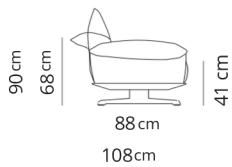

Poltrona girevole
Swivel armchair

139x88xH90

Poltrona
Armchair

139x88xH90

Divano 2 posti
2 seater sofa

215x88xH90

Divano 2 posti large
2 seater large sofa

235x88xH90

Divano 2 posti maxi
2 seater maxi sofa

265x88xH90

Divano 3 posti
3 seater sofa

285x88xH90

Divano 3 posti large
3 seater large sofa

315x88xH90

Poltrona terminale
Terminal armchair

108x88xH90

Poltrona large terminale
Large terminal armchair

118x88xH90

Poltrona maxi terminale
Maxi terminal armchair

133x88xH90

Terminale 2 posti
2 seater terminal

178x88xH90

Terminale 2 posti large
2 seater large terminal

198x88xH90

Terminale 2 posti maxi
2 seater maxi terminal

228x88xH90

Terminale 3 posti
3 seater terminal

248x88xH90

Terminale 3 posti large
3 seater large terminal

278x88xH90

Dormeuse
Dormeuse