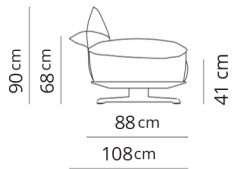

Poltrona girevole
Swivel armchair

139x88xH90

Poltrona
Armchair

139x88xH90

Divano 2 posti
2 seater sofa

215x88xH90

Divano 2 posti large
2 seater large sofa

235x88xH90

Divano 2 posti maxi
2 seater maxi sofa

265x88xH90

Divano 3 posti
3 seater sofa

285x88xH90

Divano 3 posti large
3 seater large sofa

315x88xH90

Poltrona terminale
Terminal armchair

108x88xH90

Poltrona large terminale
Large terminal armchair

118x88xH90

Poltrona maxi terminale
Maxi terminal armchair

133x88xH90

Terminale 2 posti
2 seater terminal

178x88xH90

Terminale 2 posti large
2 seater large terminal

198x88xH90

Terminale 2 posti maxi
2 seater maxi terminal

228x88xH90

Terminale 3 posti
3 seater terminal

248x88xH90

Terminale 3 posti large
3 seater large terminal

278x88xH90

Dormeuse
Dormeuse