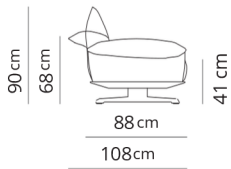

Poltrona girevole
Swivel armchair

139x88xH90

Poltrona
Armchair

139x88xH90

Divano 2 posti
2 seater sofa

215x88xH90

Divano 2 posti large
2 seater large sofa

235x88xH90

Divano 2 posti maxi
2 seater maxi sofa

265x88xH90

Divano 3 posti
3 seater sofa

285x88xH90

Divano 3 posti large
3 seater large sofa

315x88xH90

Poltrona terminale
Terminal armchair

108x88xH90

Poltrona large terminale
Large terminal armchair

118x88xH90

Poltrona maxi terminale
Maxi terminal armchair

133x88xH90

Terminale 2 posti
2 seater terminal

178x88xH90

Terminale 2 posti large
2 seater large terminal

198x88xH90

Terminale 2 posti maxi
2 seater maxi terminal

228x88xH90

Terminale 3 posti
3 seater terminal

248x88xH90

Terminale 3 posti large
3 seater large terminal

278x88xH90

Dormeuse
Dormeuse