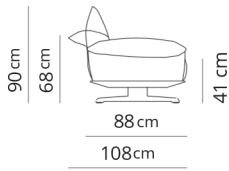

Poltrona girevole
Swivel armchair

139x88xH90

Poltrona
Armchair

139x88xH90

Divano 2 posti
2 seater sofa

215x88xH90

Divano 2 posti large
2 seater large sofa

235x88xH90

Divano 2 posti maxi
2 seater maxi sofa

265x88xH90

Divano 3 posti
3 seater sofa

285x88xH90

Divano 3 posti large
3 seater large sofa

315x88xH90

Poltrona terminale
Terminal armchair

108x88xH90

Poltrona large terminale
Large terminal armchair

118x88xH90

Poltrona maxi terminale
Maxi terminal armchair

133x88xH90

Terminale 2 posti
2 seater terminal

178x88xH90

Terminale 2 posti large
2 seater large terminal

198x88xH90

Terminale 2 posti maxi
2 seater maxi terminal

228x88xH90

Terminale 3 posti
3 seater terminal

248x88xH90

Terminale 3 posti large
3 seater large terminal

278x88xH90

Dormeuse
Dormeuse