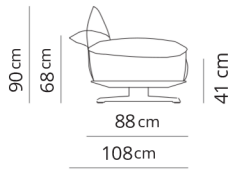

Poltrona girevole
Swivel armchair

139x88xH90

Poltrona
Armchair

139x88xH90

Divano 2 posti
2 seater sofa

215x88xH90

Divano 2 posti large
2 seater large sofa

235x88xH90

Divano 2 posti maxi
2 seater maxi sofa

265x88xH90

Divano 3 posti
3 seater sofa

285x88xH90

Divano 3 posti large
3 seater large sofa

315x88xH90

Poltrona terminale
Terminal armchair

108x88xH90

Poltrona large terminale
Large terminal armchair

118x88xH90

Poltrona maxi terminale
Maxi terminal armchair

133x88xH90

Terminale 2 posti
2 seater terminal

178x88xH90

Terminale 2 posti large
2 seater large terminal

198x88xH90

Terminale 2 posti maxi
2 seater maxi terminal

228x88xH90

Terminale 3 posti
3 seater terminal

248x88xH90

Terminale 3 posti large
3 seater large terminal

278x88xH90

Dormeuse
Dormeuse