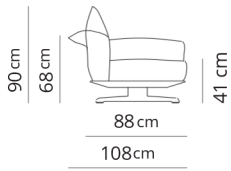

Poltrona girevole
Swivel armchair

139x88xH90

Poltrona
Armchair

139x88xH90

Divano 2 posti
2 seater sofa

215x88xH90

Divano 2 posti large
2 seater large sofa

235x88xH90

Divano 2 posti maxi
2 seater maxi sofa

265x88xH90

Divano 3 posti
3 seater sofa

285x88xH90

Divano 3 posti large
3 seater large sofa

315x88xH90

Poltrona terminale
Terminal armchair

108x88xH90

Poltrona large terminale
Large terminal armchair

118x88xH90

Poltrona maxi terminale
Maxi terminal armchair

133x88xH90

Terminale 2 posti
2 seater terminal

178x88xH90

Terminale 2 posti large
2 seater large terminal

198x88xH90

Terminale 2 posti maxi
2 seater maxi terminal

228x88xH90

Terminale 3 posti
3 seater terminal

248x88xH90

Terminale 3 posti large
3 seater large terminal

278x88xH90

Dormeuse
Dormeuse