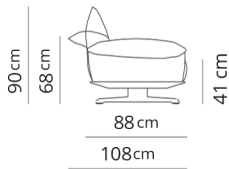

Poltrona girevole
Swivel armchair

139x88xH90

Poltrona
Armchair

139x88xH90

Divano 2 posti
2 seater sofa

215x88xH90

Divano 2 posti large
2 seater large sofa

235x88xH90

Divano 2 posti maxi
2 seater maxi sofa

265x88xH90

Divano 3 posti
3 seater sofa

285x88xH90

Divano 3 posti large
3 seater large sofa

315x88xH90

Poltrona terminale
Terminal armchair

108x88xH90

Poltrona large terminale
Large terminal armchair

118x88xH90

Poltrona maxi terminale
Maxi terminal armchair

133x88xH90

Terminale 2 posti
2 seater terminal

178x88xH90

Terminale 2 posti large
2 seater large terminal

198x88xH90

Terminale 2 posti maxi
2 seater maxi terminal

228x88xH90

Terminale 3 posti
3 seater terminal

248x88xH90

Terminale 3 posti large
3 seater large terminal

278x88xH90

Dormeuse
Dormeuse