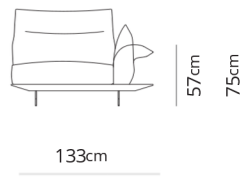

Poltrona girevole
Swivel armchair

139x88xH90

Poltrona
Armchair

139x88xH90

Divano 2 posti
2 seater sofa

215x88xH90

Divano 2 posti large
2 seater large sofa

235x88xH90

Divano 2 posti maxi
2 seater maxi sofa

265x88xH90

Divano 3 posti
3 seater sofa

285x88xH90

Divano 3 posti large
3 seater large sofa

315x88xH90

Poltrona terminale
Terminal armchair

108x88xH90

Poltrona large terminale
Large terminal armchair

118x88xH90

Poltrona maxi terminale
Maxi terminal armchair

133x88xH90

Terminale 2 posti
2 seater terminal

178x88xH90

Terminale 2 posti large
2 seater large terminal

198x88xH90

Terminale 2 posti maxi
2 seater maxi terminal

228x88xH90

Terminale 3 posti
3 seater terminal

248x88xH90

Terminale 3 posti large
3 seater large terminal

278x88xH90

Dormeuse
Dormeuse