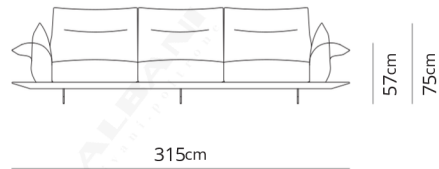

Poltrona girevole
Swivel armchair

139x88xH90

Poltrona
Armchair

139x88xH90

Divano 2 posti
2 seater sofa

215x88xH90

Divano 2 posti large
2 seater large sofa

235x88xH90

Divano 2 posti maxi
2 seater maxi sofa

265x88xH90

Divano 3 posti
3 seater sofa

285x88xH90

Divano 3 posti large
3 seater large sofa

315x88xH90

Poltrona terminale
Terminal armchair

108x88xH90

Poltrona large terminale
Large terminal armchair

118x88xH90

Poltrona maxi terminale
Maxi terminal armchair

133x88xH90

Terminale 2 posti
2 seater terminal

178x88xH90

Terminale 2 posti large
2 seater large terminal

198x88xH90

Terminale 2 posti maxi
2 seater maxi terminal

228x88xH90

Terminale 3 posti
3 seater terminal

248x88xH90

Terminale 3 posti large
3 seater large terminal

278x88xH90

Dormeuse
Dormeuse