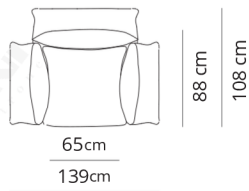

Poltrona girevole
Swivel armchair

139x88xH90

Poltrona
Armchair

139x88xH90

Divano 2 posti
2 seater sofa

215x88xH90

Divano 2 posti large
2 seater large sofa

235x88xH90

Divano 2 posti maxi
2 seater maxi sofa

265x88xH90

Divano 3 posti
3 seater sofa

285x88xH90

Divano 3 posti large
3 seater large sofa

315x88xH90

Poltrona terminale
Terminal armchair

108x88xH90

Poltrona large terminale
Large terminal armchair

118x88xH90

Poltrona maxi terminale
Maxi terminal armchair

133x88xH90

Terminale 2 posti
2 seater terminal

178x88xH90

Terminale 2 posti large
2 seater large terminal

198x88xH90

Terminale 2 posti maxi
2 seater maxi terminal

228x88xH90

Terminale 3 posti
3 seater terminal

248x88xH90

Terminale 3 posti large
3 seater large terminal

278x88xH90

Dormeuse
Dormeuse