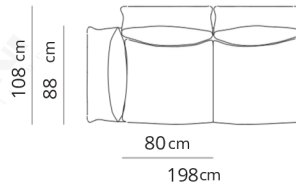

Poltrona girevole
Swivel armchair

139x88xH90

Poltrona
Armchair

139x88xH90

Divano 2 posti
2 seater sofa

215x88xH90

Divano 2 posti large
2 seater large sofa

235x88xH90

Divano 2 posti maxi
2 seater maxi sofa

265x88xH90

Divano 3 posti
3 seater sofa

285x88xH90

Divano 3 posti large
3 seater large sofa

315x88xH90

Poltrona terminale
Terminal armchair

108x88xH90

Poltrona large terminale
Large terminal armchair

118x88xH90

Poltrona maxi terminale
Maxi terminal armchair

133x88xH90

Terminale 2 posti
2 seater terminal

178x88xH90

Terminale 2 posti large
2 seater large terminal

198x88xH90

Terminale 2 posti maxi
2 seater maxi terminal

228x88xH90

Terminale 3 posti
3 seater terminal

248x88xH90

Terminale 3 posti large
3 seater large terminal

278x88xH90

Dormeuse
Dormeuse