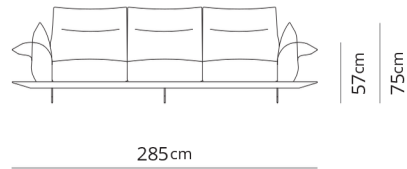

Poltrona girevole
Swivel armchair

139x88xH90

Poltrona
Armchair

139x88xH90

Divano 2 posti
2 seater sofa

215x88xH90

Divano 2 posti large
2 seater large sofa

235x88xH90

Divano 2 posti maxi
2 seater maxi sofa

265x88xH90

Divano 3 posti
3 seater sofa

285x88xH90

Divano 3 posti large
3 seater large sofa

315x88xH90

Poltrona terminale
Terminal armchair

108x88xH90

Poltrona large terminale
Large terminal armchair

118x88xH90

Poltrona maxi terminale
Maxi terminal armchair

133x88xH90

Terminale 2 posti
2 seater terminal

178x88xH90

Terminale 2 posti large
2 seater large terminal

198x88xH90

Terminale 2 posti maxi
2 seater maxi terminal

228x88xH90

Terminale 3 posti
3 seater terminal

248x88xH90

Terminale 3 posti large
3 seater large terminal

278x88xH90

Dormeuse
Dormeuse