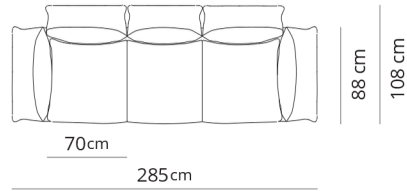

Poltrona girevole
Swivel armchair

139x88xH90

Poltrona
Armchair

139x88xH90

Divano 2 posti
2 seater sofa

215x88xH90

Divano 2 posti large
2 seater large sofa

235x88xH90

Divano 2 posti maxi
2 seater maxi sofa

265x88xH90

Divano 3 posti
3 seater sofa

285x88xH90

Divano 3 posti large
3 seater large sofa

315x88xH90

Poltrona terminale
Terminal armchair

108x88xH90

Poltrona large terminale
Large terminal armchair

118x88xH90

Poltrona maxi terminale
Maxi terminal armchair

133x88xH90

Terminale 2 posti
2 seater terminal

178x88xH90

Terminale 2 posti large
2 seater large terminal

198x88xH90

Terminale 2 posti maxi
2 seater maxi terminal

228x88xH90

Terminale 3 posti
3 seater terminal

248x88xH90

Terminale 3 posti large
3 seater large terminal

278x88xH90

Dormeuse
Dormeuse