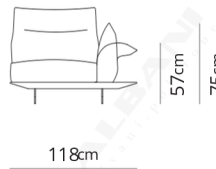

Poltrona girevole
Swivel armchair

139x88xH90

Poltrona
Armchair

139x88xH90

Divano 2 posti
2 seater sofa

215x88xH90

Divano 2 posti large
2 seater large sofa

235x88xH90

Divano 2 posti maxi
2 seater maxi sofa

265x88xH90

Divano 3 posti
3 seater sofa

285x88xH90

Divano 3 posti large
3 seater large sofa

315x88xH90

Poltrona terminale
Terminal armchair

108x88xH90

Poltrona large terminale
Large terminal armchair

118x88xH90

Poltrona maxi terminale
Maxi terminal armchair

133x88xH90

Terminale 2 posti
2 seater terminal

178x88xH90

Terminale 2 posti large
2 seater large terminal

198x88xH90

Terminale 2 posti maxi
2 seater maxi terminal

228x88xH90

Terminale 3 posti
3 seater terminal

248x88xH90

Terminale 3 posti large
3 seater large terminal

278x88xH90

Dormeuse
Dormeuse