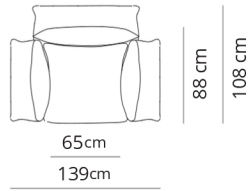

Poltrona girevole
Swivel armchair

139x88xH90

Poltrona
Armchair

139x88xH90

Divano 2 posti
2 seater sofa

215x88xH90

Divano 2 posti large
2 seater large sofa

235x88xH90

Divano 2 posti maxi
2 seater maxi sofa

265x88xH90

Divano 3 posti
3 seater sofa

285x88xH90

Divano 3 posti large
3 seater large sofa

315x88xH90

Poltrona terminale
Terminal armchair

108x88xH90

Poltrona large terminale
Large terminal armchair

118x88xH90

Poltrona maxi terminale
Maxi terminal armchair

133x88xH90

Terminale 2 posti
2 seater terminal

178x88xH90

Terminale 2 posti large
2 seater large terminal

198x88xH90

Terminale 2 posti maxi
2 seater maxi terminal

228x88xH90

Terminale 3 posti
3 seater terminal

248x88xH90

Terminale 3 posti large
3 seater large terminal

278x88xH90

Dormeuse
Dormeuse