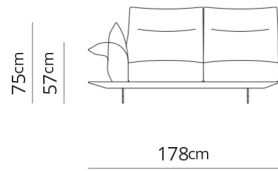

Poltrona girevole
Swivel armchair

139x88xH90

Poltrona
Armchair

139x88xH90

Divano 2 posti
2 seater sofa

215x88xH90

Divano 2 posti large
2 seater large sofa

235x88xH90

Divano 2 posti maxi
2 seater maxi sofa

265x88xH90

Divano 3 posti
3 seater sofa

285x88xH90

Divano 3 posti large
3 seater large sofa

315x88xH90

Poltrona terminale
Terminal armchair

108x88xH90

Poltrona large terminale
Large terminal armchair

118x88xH90

Poltrona maxi terminale
Maxi terminal armchair

133x88xH90

Terminale 2 posti
2 seater terminal

178x88xH90

Terminale 2 posti large
2 seater large terminal

198x88xH90

Terminale 2 posti maxi
2 seater maxi terminal

228x88xH90

Terminale 3 posti
3 seater terminal

248x88xH90

Terminale 3 posti large
3 seater large terminal

278x88xH90

Dormeuse
Dormeuse