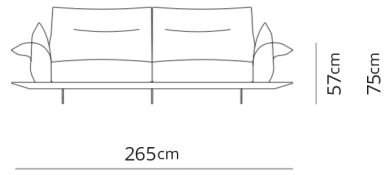

Poltrona girevole
Swivel armchair

139x88xH90

Poltrona
Armchair

139x88xH90

Divano 2 posti
2 seater sofa

215x88xH90

Divano 2 posti large
2 seater large sofa

235x88xH90

Divano 2 posti maxi
2 seater maxi sofa

265x88xH90

Divano 3 posti
3 seater sofa

285x88xH90

Divano 3 posti large
3 seater large sofa

315x88xH90

Poltrona terminale
Terminal armchair

108x88xH90

Poltrona large terminale
Large terminal armchair

118x88xH90

Poltrona maxi terminale
Maxi terminal armchair

133x88xH90

Terminale 2 posti
2 seater terminal

178x88xH90

Terminale 2 posti large
2 seater large terminal

198x88xH90

Terminale 2 posti maxi
2 seater maxi terminal

228x88xH90

Terminale 3 posti
3 seater terminal

248x88xH90

Terminale 3 posti large
3 seater large terminal

278x88xH90

Dormeuse
Dormeuse