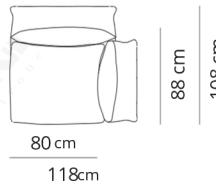

Poltrona girevole
Swivel armchair

139x88xH90

Poltrona
Armchair

139x88xH90

Divano 2 posti
2 seater sofa

215x88xH90

Divano 2 posti large
2 seater large sofa

235x88xH90

Divano 2 posti maxi
2 seater maxi sofa

265x88xH90

Divano 3 posti
3 seater sofa

285x88xH90

Divano 3 posti large
3 seater large sofa

315x88xH90

Poltrona terminale
Terminal armchair

108x88xH90

Poltrona large terminale
Large terminal armchair

118x88xH90

Poltrona maxi terminale
Maxi terminal armchair

133x88xH90

Terminale 2 posti
2 seater terminal

178x88xH90

Terminale 2 posti large
2 seater large terminal

198x88xH90

Terminale 2 posti maxi
2 seater maxi terminal

228x88xH90

Terminale 3 posti
3 seater terminal

248x88xH90

Terminale 3 posti large
3 seater large terminal

278x88xH90

Dormeuse
Dormeuse