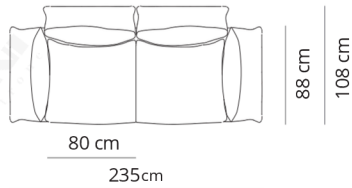

Poltrona girevole
Swivel armchair

139x88xH90

Poltrona
Armchair

139x88xH90

Divano 2 posti
2 seater sofa

215x88xH90

Divano 2 posti large
2 seater large sofa

235x88xH90

Divano 2 posti maxi
2 seater maxi sofa

265x88xH90

Divano 3 posti
3 seater sofa

285x88xH90

Divano 3 posti large
3 seater large sofa

315x88xH90

Poltrona terminale
Terminal armchair

108x88xH90

Poltrona large terminale
Large terminal armchair

118x88xH90

Poltrona maxi terminale
Maxi terminal armchair

133x88xH90

Terminale 2 posti
2 seater terminal

178x88xH90

Terminale 2 posti large
2 seater large terminal

198x88xH90

Terminale 2 posti maxi
2 seater maxi terminal

228x88xH90

Terminale 3 posti
3 seater terminal

248x88xH90

Terminale 3 posti large
3 seater large terminal

278x88xH90

Dormeuse
Dormeuse