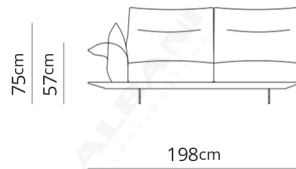

Poltrona girevole
Swivel armchair

139x88xH90

Poltrona
Armchair

139x88xH90

Divano 2 posti
2 seater sofa

215x88xH90

Divano 2 posti large
2 seater large sofa

235x88xH90

Divano 2 posti maxi
2 seater maxi sofa

265x88xH90

Divano 3 posti
3 seater sofa

285x88xH90

Divano 3 posti large
3 seater large sofa

315x88xH90

Poltrona terminale
Terminal armchair

108x88xH90

Poltrona large terminale
Large terminal armchair

118x88xH90

Poltrona maxi terminale
Maxi terminal armchair

133x88xH90

Terminale 2 posti
2 seater terminal

178x88xH90

Terminale 2 posti large
2 seater large terminal

198x88xH90

Terminale 2 posti maxi
2 seater maxi terminal

228x88xH90

Terminale 3 posti
3 seater terminal

248x88xH90

Terminale 3 posti large
3 seater large terminal

278x88xH90

Dormeuse
Dormeuse