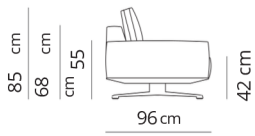

Divano 2 posti
2 seater sofa

172x96xH85

Divano 2 posti extra
2 seater extra sofa

192x96xH85

Divano 2 posti large
2 seater large sofa

214x96xH85

Divano 3 posti
3 seater sofa

240x96xH85

Divano 3 posti extra
3 seater extra sofa

270x96xH85

Divano 3 posti large
3 seater large sofa

303x96xH85

Terminale 2 posti
2 seater terminal

155x96xH85

Terminale 2 posti extra
2 seater extra terminal

175x96xH85

130x96xH20

Composizione 1
Composition 1

251x164

- Terminale 2 posti sx
- Dormeuse dx
- 2 seater left terminal
- Dormeuse right

Composizione 2
Composition 2

293x185

- Terminale 2 posti large sx
- Dormeuse large dx
- 2 seater large left terminal
- Dormeuse large right

Composizione 5
Composition 5

349x271

- Terminale 3 posti extra sx
- Terminale 2 posti extra dx con tavolino
- 3 seater extra left terminal
- 2 seater extra right terminal with end table