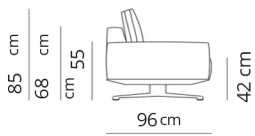

Divano 3 posti extra
3 seater extra sofa

270x96xH85

Divano 3 posti large
3 seater large sofa

303x96xH85

Terminale 2 posti
2 seater terminal

155x96xH85

Terminale 2 posti extra
2 seater extra terminal

175x96xH85

Terminale 2 posti large
2 seater large terminal

197x96xH85

Terminale 3 posti
3 seater terminal

223x96xH85

Terminale 3 posti extra
3 seater extra terminal

253x96xH85

Terminale 3 posti large
3 seater large terminal

285x96xH85

Terminale 2 posti con tavolino
2 seater terminal with end table

251x96xH85

Terminale 2 posti extra con tavolino
2 seater extra terminal with end table

271x96xH85

Terminale 2 posti large con tavolino
2 seater large terminal with end table

293x96xH85

Angolare
Angolar

96x96xH85

Dormeuse
Dormeuse

164x96xH85

Dormeuse extra
Dormeuse extra

174x96xH85

Dormeuse large
Dormeuse large