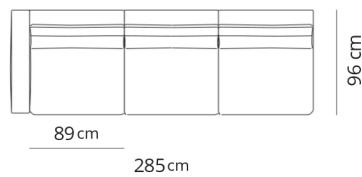

Divano 3 posti extra
3 seater extra sofa

270x96xH85

Divano 3 posti large
3 seater large sofa

303x96xH85

Terminale 2 posti
2 seater terminal

155x96xH85

Terminale 2 posti extra
2 seater extra terminal

175x96xH85

Terminale 2 posti large
2 seater large terminal

197x96xH85

Terminale 3 posti
3 seater terminal

223x96xH85

Terminale 3 posti extra
3 seater extra terminal

253x96xH85

Terminale 3 posti large
3 seater large terminal

285x96xH85

Terminale 2 posti con tavolino
2 seater terminal with end table

251x96xH85

Terminale 2 posti extra con tavolino
2 seater extra terminal with end table

271x96xH85

Terminale 2 posti large con tavolino
2 seater large terminal with end table

130x96xH20

Composizione 1
Composition 1

251x164

- Terminale 2 posti sx
- Dormeuse dx
- 2 seater left terminal
- Dormeuse right

Composizione 2
Composition 2

293x185

- Terminale 2 posti large sx
- Dormeuse large dx
- 2 seater large left terminal
- Dormeuse large right