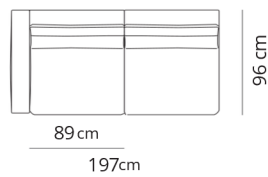

Divano 2 posti
2 seater sofa

172x96xH85

Divano 2 posti extra
2 seater extra sofa

192x96xH85

Divano 2 posti large
2 seater large sofa

214x96xH85

Divano 3 posti
3 seater sofa

240x96xH85

Divano 3 posti extra
3 seater extra sofa

270x96xH85

Divano 3 posti large
3 seater large sofa

303x96xH85

Terminale 2 posti
2 seater terminal

155x96xH85

Terminale 2 posti extra
2 seater extra terminal

175x96xH85

Terminale 2 posti large
2 seater large terminal

197x96xH85

Terminale 3 posti
3 seater terminal

223x96xH85

Terminale 3 posti extra
3 seater extra terminal

253x96xH85

Terminale 3 posti large
3 seater large terminal

130x96xH20

Composizione 1
Composition 1

251x164

- Terminale 2 posti sx
- Dormeuse dx
- 2 seater left terminal
- Dormeuse right

Composizione 2
Composition 2

293x185

- Terminale 2 posti large sx
- Dormeuse large dx
- 2 seater large left terminal
- Dormeuse large right