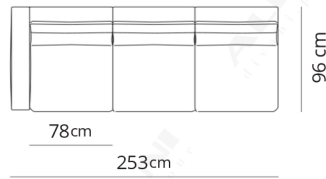

Divano 3 posti extra
3 seater extra sofa

270x96xH85

Divano 3 posti large
3 seater large sofa

303x96xH85

Terminale 2 posti
2 seater terminal

155x96xH85

Terminale 2 posti extra
2 seater extra terminal

175x96xH85

Terminale 2 posti large
2 seater large terminal

197x96xH85

Terminale 3 posti
3 seater terminal

223x96xH85

Terminale 3 posti extra
3 seater extra terminal

253x96xH85

Terminale 3 posti large
3 seater large terminal

285x96xH85

Terminale 2 posti con tavolino
2 seater terminal with end table

251x96xH85

Terminale 2 posti extra con tavolino
2 seater extra terminal with end table

271x96xH85

Terminale 2 posti large con tavolino
2 seater large terminal with end table

130x96xH20

Composizione 1
Composition 1

251x164

- Terminale 2 posti sx
- Dormeuse dx
- 2 seater left terminal
- Dormeuse right

Composizione 2
Composition 2

293x185

- Terminale 2 posti large sx
- Dormeuse large dx
- 2 seater large left terminal
- Dormeuse large right