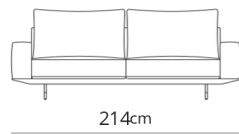

Divano 2 posti
2 seater sofa

172x96xH85

Divano 2 posti extra
2 seater extra sofa

192x96xH85

Divano 2 posti large
2 seater large sofa

214x96xH85

Divano 3 posti
3 seater sofa

240x96xH85

Divano 3 posti extra
3 seater extra sofa

270x96xH85

Divano 3 posti large
3 seater large sofa

303x96xH85

Terminale 2 posti
2 seater terminal

155x96xH85

Terminale 2 posti extra
2 seater extra terminal

175x96xH85

130x96xH20

Composizione 1
Composition 1

251x164

- Terminale 2 posti sx
- Dormeuse dx
- 2 seater left terminal
- Dormeuse right

Composizione 2
Composition 2

293x185

- Terminale 2 posti large sx
- Dormeuse large dx
- 2 seater large left terminal
- Dormeuse large right

Composizione 5
Composition 5

349x271

- Terminale 3 posti extra sx
- Terminale 2 posti extra dx con tavolino
- 3 seater extra left terminal
- 2 seater extra right terminal with end table