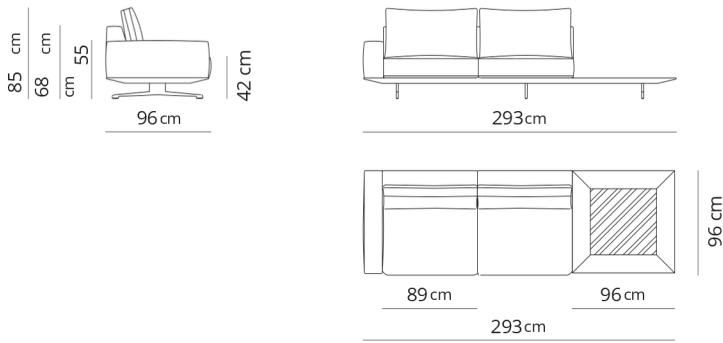

Terminale 2 posti large con tavolino
2 seater large terminal with end table

293x96xH85