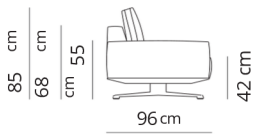

Divano 2 posti
2 seater sofa

172x96xH85

Divano 2 posti extra
2 seater extra sofa

192x96xH85

Divano 2 posti large
2 seater large sofa

214x96xH85

Divano 3 posti
3 seater sofa

240x96xH85

Divano 3 posti extra
3 seater extra sofa

270x96xH85

Divano 3 posti large
3 seater large sofa

303x96xH85

Terminale 2 posti
2 seater terminal

155x96xH85

Terminale 2 posti extra
2 seater extra terminal

175x96xH85

Terminale 2 posti large
2 seater large terminal

197x96xH85

Terminale 3 posti
3 seater terminal

223x96xH85

Terminale 3 posti extra
3 seater extra terminal

253x96xH85

Terminale 3 posti large
3 seater large terminal

130x96xH20

Composizione 1
Composition 1

251x164

- Terminale 2 posti sx
- Dormeuse dx
- 2 seater left terminal
- Dormeuse right

Composizione 2
Composition 2

293x185

- Terminale 2 posti large sx
- Dormeuse large dx
- 2 seater large left terminal
- Dormeuse large right