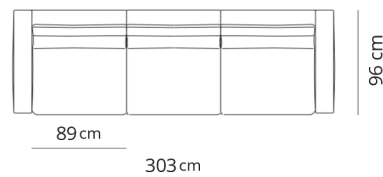

Divano 2 posti
2 seater sofa

172x96xH85

Divano 2 posti extra
2 seater extra sofa

192x96xH85

Divano 2 posti large
2 seater large sofa

214x96xH85

Divano 3 posti
3 seater sofa

240x96xH85

Divano 3 posti extra
3 seater extra sofa

270x96xH85

Divano 3 posti large
3 seater large sofa

303x96xH85

Terminale 2 posti
2 seater terminal

155x96xH85

Terminale 2 posti extra
2 seater extra terminal

175x96xH85

Terminale 2 posti large
2 seater large terminal

197x96xH85

Terminale 3 posti
3 seater terminal

223x96xH85

Terminale 3 posti extra
3 seater extra terminal

253x96xH85

Terminale 3 posti large
3 seater large terminal

130x96xH20

Composizione 1
Composition 1

251x164

- Terminale 2 posti sx
- Dormeuse dx
- 2 seater left terminal
- Dormeuse right

Composizione 2
Composition 2

293x185

- Terminale 2 posti large sx
- Dormeuse large dx
- 2 seater large left terminal
- Dormeuse large right