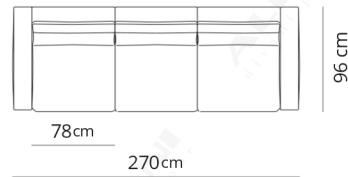

Divano 2 posti
2 seater sofa

172x96xH85

Divano 2 posti extra
2 seater extra sofa

192x96xH85

Divano 2 posti large
2 seater large sofa

214x96xH85

Divano 3 posti
3 seater sofa

240x96xH85

Divano 3 posti extra
3 seater extra sofa

270x96xH85

Divano 3 posti large
3 seater large sofa

303x96xH85

Terminale 2 posti
2 seater terminal

155x96xH85

Terminale 2 posti extra
2 seater extra terminal

175x96xH85

130x96xH20

Composizione 1
Composition 1

251x164

- Terminale 2 posti sx
- Dormeuse dx
- 2 seater left terminal
- Dormeuse right

Composizione 2
Composition 2

293x185

- Terminale 2 posti large sx
- Dormeuse large dx
- 2 seater large left terminal
- Dormeuse large right

Composizione 5
Composition 5

349x271

- Terminale 3 posti extra sx
- Terminale 2 posti extra dx con tavolino
- 3 seater extra left terminal
- 2 seater extra right terminal with end table