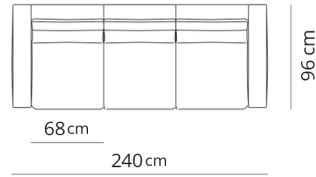

Divano 2 posti
2 seater sofa

172x96xH85

Divano 2 posti extra
2 seater extra sofa

192x96xH85

Divano 2 posti large
2 seater large sofa

214x96xH85

Divano 3 posti
3 seater sofa

240x96xH85

Divano 3 posti extra
3 seater extra sofa

270x96xH85

Divano 3 posti large
3 seater large sofa

303x96xH85

Terminale 2 posti
2 seater terminal

155x96xH85

Terminale 2 posti extra
2 seater extra terminal

175x96xH85

130x96xH20

Composizione 1
Composition 1

251x164

- Terminale 2 posti sx
- Dormeuse dx
- 2 seater left terminal
- Dormeuse right

Composizione 2
Composition 2

293x185

- Terminale 2 posti large sx
- Dormeuse large dx
- 2 seater large left terminal
- Dormeuse large right

Composizione 5
Composition 5

349x271

- Terminale 3 posti extra sx
- Terminale 2 posti extra dx con tavolino
- 3 seater extra left terminal
- 2 seater extra right terminal with end table