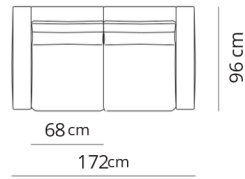

Divano 2 posti
2 seater sofa

172x96xH85

Divano 2 posti extra
2 seater extra sofa

192x96xH85

Divano 2 posti large
2 seater large sofa

214x96xH85

Divano 3 posti
3 seater sofa

240x96xH85

Divano 3 posti extra
3 seater extra sofa

270x96xH85

Divano 3 posti large
3 seater large sofa

303x96xH85

Terminale 2 posti
2 seater terminal

155x96xH85

Terminale 2 posti extra
2 seater extra terminal

175x96xH85

130x96xH20

Composizione 1
Composition 1

251x164

- Terminale 2 posti sx
- Dormeuse dx
- 2 seater left terminal
- Dormeuse right

Composizione 2
Composition 2

293x185

- Terminale 2 posti large sx
- Dormeuse large dx
- 2 seater large left terminal
- Dormeuse large right

Composizione 5
Composition 5

349x271

- Terminale 3 posti extra sx
- Terminale 2 posti extra dx con tavolino
- 3 seater extra left terminal
- 2 seater extra right terminal with end table