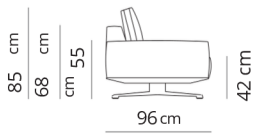

Divano 3 posti extra
3 seater extra sofa

270x96xH85

Divano 3 posti large
3 seater large sofa

303x96xH85

Terminale 2 posti
2 seater terminal

155x96xH85

Terminale 2 posti extra
2 seater extra terminal

175x96xH85

Terminale 2 posti large
2 seater large terminal

197x96xH85

Terminale 3 posti
3 seater terminal

223x96xH85

Terminale 3 posti extra
3 seater extra terminal

253x96xH85

Terminale 3 posti large
3 seater large terminal

285x96xH85

Terminale 2 posti con tavolino
2 seater terminal with end table

251x96xH85

Terminale 2 posti extra con tavolino
2 seater extra terminal with end table

271x96xH85

Terminale 2 posti large con tavolino
2 seater large terminal with end table

130x96xH20

Composizione 1
Composition 1

251x164

- Terminale 2 posti sx
- Dormeuse dx
- 2 seater left terminal
- Dormeuse right

Composizione 2
Composition 2

293x185

- Terminale 2 posti large sx
- Dormeuse large dx
- 2 seater large left terminal
- Dormeuse large right