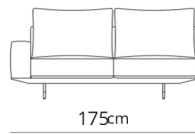

Divano 2 posti
2 seater sofa

172x96xH85

Divano 2 posti extra
2 seater extra sofa

192x96xH85

Divano 2 posti large
2 seater large sofa

214x96xH85

Divano 3 posti
3 seater sofa

240x96xH85

Divano 3 posti extra
3 seater extra sofa

270x96xH85

Divano 3 posti large
3 seater large sofa

303x96xH85

Terminale 2 posti
2 seater terminal

155x96xH85

Terminale 2 posti extra
2 seater extra terminal

175x96xH85

Terminale 2 posti large
2 seater large terminal

197x96xH85

Terminale 3 posti
3 seater terminal

223x96xH85

Terminale 3 posti extra
3 seater extra terminal

253x96xH85

Terminale 3 posti large
3 seater large terminal

130x96xH20

Composizione 1
Composition 1

251x164

- Terminale 2 posti sx
- Dormeuse dx
- 2 seater left terminal
- Dormeuse right

Composizione 2
Composition 2

293x185

- Terminale 2 posti large sx
- Dormeuse large dx
- 2 seater large left terminal
- Dormeuse large right