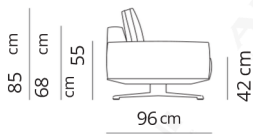

Divano 2 posti
2 seater sofa

172x96xH85

Divano 2 posti extra
2 seater extra sofa

192x96xH85

Divano 2 posti large
2 seater large sofa

214x96xH85

Divano 3 posti
3 seater sofa

240x96xH85

Divano 3 posti extra
3 seater extra sofa

270x96xH85

Divano 3 posti large
3 seater large sofa

303x96xH85

Terminale 2 posti
2 seater terminal

155x96xH85

Terminale 2 posti extra
2 seater extra terminal

175x96xH85

Terminale 2 posti large
2 seater large terminal

197x96xH85

Terminale 3 posti
3 seater terminal

223x96xH85

Terminale 3 posti extra
3 seater extra terminal

253x96xH85

Terminale 3 posti large
3 seater large terminal

130x96xH20

Composizione 1
Composition 1

251x164

- Terminale 2 posti sx
- Dormeuse dx
- 2 seater left terminal
- Dormeuse right

Composizione 2
Composition 2

293x185

- Terminale 2 posti large sx
- Dormeuse large dx
- 2 seater large left terminal
- Dormeuse large right