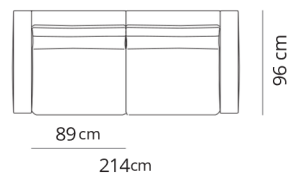

Divano 2 posti
2 seater sofa

172x96xH85

Divano 2 posti extra
2 seater extra sofa

192x96xH85

Divano 2 posti large
2 seater large sofa

214x96xH85

Divano 3 posti
3 seater sofa

240x96xH85

Divano 3 posti extra
3 seater extra sofa

270x96xH85

Divano 3 posti large
3 seater large sofa

303x96xH85

Terminale 2 posti
2 seater terminal

155x96xH85

Terminale 2 posti extra
2 seater extra terminal

175x96xH85

130x96xH20

Composizione 1
Composition 1

251x164

- Terminale 2 posti sx
- Dormeuse dx
- 2 seater left terminal
- Dormeuse right

Composizione 2
Composition 2

293x185

- Terminale 2 posti large sx
- Dormeuse large dx
- 2 seater large left terminal
- Dormeuse large right

Composizione 5
Composition 5

349x271

- Terminale 3 posti extra sx
- Terminale 2 posti extra dx con tavolino
- 3 seater extra left terminal
- 2 seater extra right terminal with end table