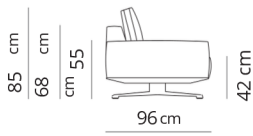

Divano 2 posti
2 seater sofa

172x96xH85

Divano 2 posti extra
2 seater extra sofa

192x96xH85

Divano 2 posti large
2 seater large sofa

214x96xH85

Divano 3 posti
3 seater sofa

240x96xH85

Divano 3 posti extra
3 seater extra sofa

270x96xH85

Divano 3 posti large
3 seater large sofa

303x96xH85

Terminale 2 posti
2 seater terminal

155x96xH85

Terminale 2 posti extra
2 seater extra terminal

175x96xH85

Terminale 2 posti large
2 seater large terminal

197x96xH85

Terminale 3 posti
3 seater terminal

223x96xH85

Terminale 3 posti extra
3 seater extra terminal

253x96xH85

Terminale 3 posti large
3 seater large terminal

130x96xH20

Composizione 1
Composition 1

251x164

- Terminale 2 posti sx
- Dormeuse dx
- 2 seater left terminal
- Dormeuse right

Composizione 2
Composition 2

293x185

- Terminale 2 posti large sx
- Dormeuse large dx
- 2 seater large left terminal
- Dormeuse large right