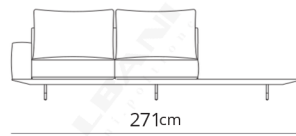

Divano 3 posti extra
3 seater extra sofa

270x96xH85

Divano 3 posti large
3 seater large sofa

303x96xH85

Terminale 2 posti
2 seater terminal

155x96xH85

Terminale 2 posti extra
2 seater extra terminal

175x96xH85

Terminale 2 posti large
2 seater large terminal

197x96xH85

Terminale 3 posti
3 seater terminal

223x96xH85

Terminale 3 posti extra
3 seater extra terminal

253x96xH85

Terminale 3 posti large
3 seater large terminal

285x96xH85

Terminale 2 posti con tavolino
2 seater terminal with end table

251x96xH85

Terminale 2 posti extra con tavolino
2 seater extra terminal with end table

271x96xH85

Terminale 2 posti large con tavolino
2 seater large terminal with end table

130x96xH20

Composizione 1
Composition 1

251x164

- Terminale 2 posti sx
- Dormeuse dx
- 2 seater left terminal
- Dormeuse right

Composizione 2
Composition 2

293x185

- Terminale 2 posti large sx
- Dormeuse large dx
- 2 seater large left terminal
- Dormeuse large right