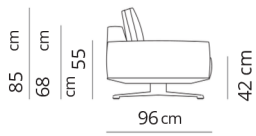

Divano 2 posti
2 seater sofa

172x96xH85

Divano 2 posti extra
2 seater extra sofa

192x96xH85

Divano 2 posti large
2 seater large sofa

214x96xH85

Divano 3 posti
3 seater sofa

240x96xH85

Divano 3 posti extra
3 seater extra sofa

270x96xH85

Divano 3 posti large
3 seater large sofa

303x96xH85

Terminale 2 posti
2 seater terminal

155x96xH85

Terminale 2 posti extra
2 seater extra terminal

175x96xH85

130x96xH20

Composizione 1
Composition 1

251x164

- Terminale 2 posti sx
- Dormeuse dx
- 2 seater left terminal
- Dormeuse right

Composizione 2
Composition 2

293x185

- Terminale 2 posti large sx
- Dormeuse large dx
- 2 seater large left terminal
- Dormeuse large right

Composizione 5
Composition 5

349x271

- Terminale 3 posti extra sx
- Terminale 2 posti extra dx con tavolino
- 3 seater extra left terminal
- 2 seater extra right terminal with end table