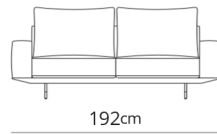

Divano 2 posti
2 seater sofa

172x96xH85

Divano 2 posti extra
2 seater extra sofa

192x96xH85

Divano 2 posti large
2 seater large sofa

214x96xH85

Divano 3 posti
3 seater sofa

240x96xH85

Divano 3 posti extra
3 seater extra sofa

270x96xH85

Divano 3 posti large
3 seater large sofa

303x96xH85

Terminale 2 posti
2 seater terminal

155x96xH85

Terminale 2 posti extra
2 seater extra terminal

175x96xH85

130x96xH20

Composizione 1
Composition 1

251x164

- Terminale 2 posti sx
- Dormeuse dx
- 2 seater left terminal
- Dormeuse right

Composizione 2
Composition 2

293x185

- Terminale 2 posti large sx
- Dormeuse large dx
- 2 seater large left terminal
- Dormeuse large right

Composizione 5
Composition 5

349x271

- Terminale 3 posti extra sx
- Terminale 2 posti extra dx con tavolino
- 3 seater extra left terminal
- 2 seater extra right terminal with end table