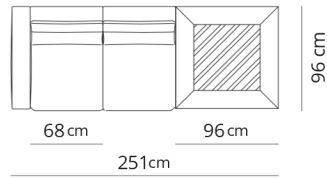

Divano 3 posti extra
3 seater extra sofa

270x96xH85

Divano 3 posti large
3 seater large sofa

303x96xH85

Terminale 2 posti
2 seater terminal

155x96xH85

Terminale 2 posti extra
2 seater extra terminal

175x96xH85

Terminale 2 posti large
2 seater large terminal

197x96xH85

Terminale 3 posti
3 seater terminal

223x96xH85

Terminale 3 posti extra
3 seater extra terminal

253x96xH85

Terminale 3 posti large
3 seater large terminal

285x96xH85

Terminale 2 posti con tavolino
2 seater terminal with end table

251x96xH85

Terminale 2 posti extra con tavolino
2 seater extra terminal with end table

271x96xH85

Terminale 2 posti large con tavolino
2 seater large terminal with end table

130x96xH20

Composizione 1
Composition 1

251x164

- Terminale 2 posti sx
- Dormeuse dx
- 2 seater left terminal
- Dormeuse right

Composizione 2
Composition 2

293x185

- Terminale 2 posti large sx
- Dormeuse large dx
- 2 seater large left terminal
- Dormeuse large right