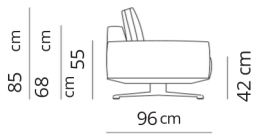

Divano 2 posti
2 seater sofa

172x96xH85

Divano 2 posti extra
2 seater extra sofa

192x96xH85

Divano 2 posti large
2 seater large sofa

214x96xH85

Divano 3 posti
3 seater sofa

240x96xH85

Divano 3 posti extra
3 seater extra sofa

270x96xH85

Divano 3 posti large
3 seater large sofa

303x96xH85

Terminale 2 posti
2 seater terminal

155x96xH85

Terminale 2 posti extra
2 seater extra terminal

175x96xH85

130x96xH20

Composizione 1
Composition 1

251x164

- Terminale 2 posti sx
- Dormeuse dx
- 2 seater left terminal
- Dormeuse right

Composizione 2
Composition 2

293x185

- Terminale 2 posti large sx
- Dormeuse large dx
- 2 seater large left terminal
- Dormeuse large right

Composizione 5
Composition 5

349x271

- Terminale 3 posti extra sx
- Terminale 2 posti extra dx con tavolino
- 3 seater extra left terminal
- 2 seater extra right terminal with end table