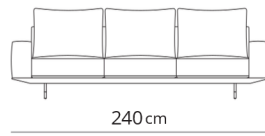

Divano 2 posti
2 seater sofa

172x96xH85

Divano 2 posti extra
2 seater extra sofa

192x96xH85

Divano 2 posti large
2 seater large sofa

214x96xH85

Divano 3 posti
3 seater sofa

240x96xH85

Divano 3 posti extra
3 seater extra sofa

270x96xH85

Divano 3 posti large
3 seater large sofa

303x96xH85

Terminale 2 posti
2 seater terminal

155x96xH85

Terminale 2 posti extra
2 seater extra terminal

175x96xH85

130x96xH20

Composizione 1
Composition 1

251x164

- Terminale 2 posti sx
- Dormeuse dx
- 2 seater left terminal
- Dormeuse right

Composizione 2
Composition 2

293x185

- Terminale 2 posti large sx
- Dormeuse large dx
- 2 seater large left terminal
- Dormeuse large right

Composizione 5
Composition 5

349x271

- Terminale 3 posti extra sx
- Terminale 2 posti extra dx con tavolino
- 3 seater extra left terminal
- 2 seater extra right terminal with end table