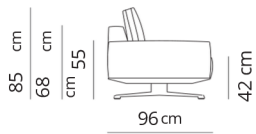

Divano 2 posti
2 seater sofa

172x96xH85

Divano 2 posti extra
2 seater extra sofa

192x96xH85

Divano 2 posti large
2 seater large sofa

214x96xH85

Divano 3 posti
3 seater sofa

240x96xH85

Divano 3 posti extra
3 seater extra sofa

270x96xH85

Divano 3 posti large
3 seater large sofa

303x96xH85

Terminale 2 posti
2 seater terminal

155x96xH85

Terminale 2 posti extra
2 seater extra terminal

175x96xH85

130x96xH20

Composizione 1
Composition 1

251x164

- Terminale 2 posti sx
- Dormeuse dx
- 2 seater left terminal
- Dormeuse right

Composizione 2
Composition 2

293x185

- Terminale 2 posti large sx
- Dormeuse large dx
- 2 seater large left terminal
- Dormeuse large right

Composizione 5
Composition 5

349x271

- Terminale 3 posti extra sx
- Terminale 2 posti extra dx con tavolino
- 3 seater extra left terminal
- 2 seater extra right terminal with end table