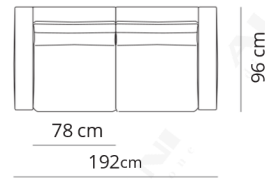

Divano 2 posti
2 seater sofa

172x96xH85

Divano 2 posti extra
2 seater extra sofa

192x96xH85

Divano 2 posti large
2 seater large sofa

214x96xH85

Divano 3 posti
3 seater sofa

240x96xH85

Divano 3 posti extra
3 seater extra sofa

270x96xH85

Divano 3 posti large
3 seater large sofa

303x96xH85

Terminale 2 posti
2 seater terminal

155x96xH85

Terminale 2 posti extra
2 seater extra terminal

175x96xH85

130x96xH20

Composizione 1
Composition 1

251x164

- Terminale 2 posti sx
- Dormeuse dx
- 2 seater left terminal
- Dormeuse right

Composizione 2
Composition 2

293x185

- Terminale 2 posti large sx
- Dormeuse large dx
- 2 seater large left terminal
- Dormeuse large right

Composizione 5
Composition 5

349x271

- Terminale 3 posti extra sx
- Terminale 2 posti extra dx con tavolino
- 3 seater extra left terminal
- 2 seater extra right terminal with end table