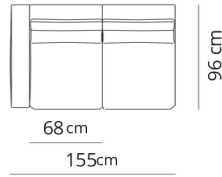

Divano 2 posti
2 seater sofa

172x96xH85

Divano 2 posti extra
2 seater extra sofa

192x96xH85

Divano 2 posti large
2 seater large sofa

214x96xH85

Divano 3 posti
3 seater sofa

240x96xH85

Divano 3 posti extra
3 seater extra sofa

270x96xH85

Divano 3 posti large
3 seater large sofa

303x96xH85

Terminale 2 posti
2 seater terminal

155x96xH85

Terminale 2 posti extra
2 seater extra terminal

175x96xH85

Terminale 2 posti large
2 seater large terminal

197x96xH85

Terminale 3 posti
3 seater terminal

223x96xH85

Terminale 3 posti extra
3 seater extra terminal

253x96xH85

Terminale 3 posti large
3 seater large terminal

130x96xH20

Composizione 1
Composition 1

251x164

- Terminale 2 posti sx
- Dormeuse dx
- 2 seater left terminal
- Dormeuse right

Composizione 2
Composition 2

293x185

- Terminale 2 posti large sx
- Dormeuse large dx
- 2 seater large left terminal
- Dormeuse large right