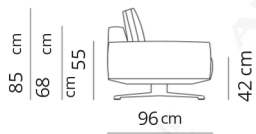

Divano 2 posti
2 seater sofa

172x96xH85

Divano 2 posti extra
2 seater extra sofa

192x96xH85

Divano 2 posti large
2 seater large sofa

214x96xH85

Divano 3 posti
3 seater sofa

240x96xH85

Divano 3 posti extra
3 seater extra sofa

270x96xH85

Divano 3 posti large
3 seater large sofa

303x96xH85

Terminale 2 posti
2 seater terminal

155x96xH85

Terminale 2 posti extra
2 seater extra terminal

175x96xH85

130x96xH20

Composizione 1
Composition 1

251x164

- Terminale 2 posti sx
- Dormeuse dx
- 2 seater left terminal
- Dormeuse right

Composizione 2
Composition 2

293x185

- Terminale 2 posti large sx
- Dormeuse large dx
- 2 seater large left terminal
- Dormeuse large right

Composizione 5
Composition 5

349x271

- Terminale 3 posti extra sx
- Terminale 2 posti extra dx con tavolino
- 3 seater extra left terminal
- 2 seater extra right terminal with end table