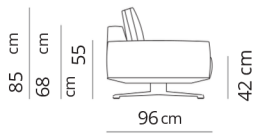

Divano 2 posti
2 seater sofa

172x96xH85

Divano 2 posti extra
2 seater extra sofa

192x96xH85

Divano 2 posti large
2 seater large sofa

214x96xH85

Divano 3 posti
3 seater sofa

240x96xH85

Divano 3 posti extra
3 seater extra sofa

270x96xH85

Divano 3 posti large
3 seater large sofa

303x96xH85

Terminale 2 posti
2 seater terminal

155x96xH85

Terminale 2 posti extra
2 seater extra terminal

175x96xH85

Terminale 2 posti large
2 seater large terminal

197x96xH85

Terminale 3 posti
3 seater terminal

223x96xH85

Terminale 3 posti extra
3 seater extra terminal

253x96xH85

Terminale 3 posti large
3 seater large terminal

130x96xH20

Composizione 1
Composition 1

251x164

- Terminale 2 posti sx
- Dormeuse dx
- 2 seater left terminal
- Dormeuse right

Composizione 2
Composition 2

293x185

- Terminale 2 posti large sx
- Dormeuse large dx
- 2 seater large left terminal
- Dormeuse large right