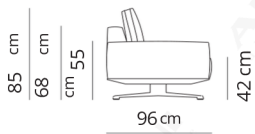

Divano 2 posti
2 seater sofa

172x96xH85

Divano 2 posti extra
2 seater extra sofa

192x96xH85

Divano 2 posti large
2 seater large sofa

214x96xH85

Divano 3 posti
3 seater sofa

240x96xH85

Divano 3 posti extra
3 seater extra sofa

270x96xH85

Divano 3 posti large
3 seater large sofa

303x96xH85

Terminale 2 posti
2 seater terminal

155x96xH85

Terminale 2 posti extra
2 seater extra terminal

175x96xH85

130x96xH20

Composizione 1
Composition 1

251x164

- Terminale 2 posti sx
- Dormeuse dx
- 2 seater left terminal
- Dormeuse right

Composizione 2
Composition 2

293x185

- Terminale 2 posti large sx
- Dormeuse large dx
- 2 seater large left terminal
- Dormeuse large right

Composizione 5
Composition 5

349x271

- Terminale 3 posti extra sx
- Terminale 2 posti extra dx con tavolino
- 3 seater extra left terminal
- 2 seater extra right terminal with end table