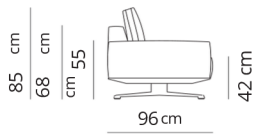

Divano 3 posti extra
3 seater extra sofa

270x96xH85

Divano 3 posti large
3 seater large sofa

303x96xH85

Terminale 2 posti
2 seater terminal

155x96xH85

Terminale 2 posti extra
2 seater extra terminal

175x96xH85

Terminale 2 posti large
2 seater large terminal

197x96xH85

Terminale 3 posti
3 seater terminal

223x96xH85

Terminale 3 posti extra
3 seater extra terminal

253x96xH85

Terminale 3 posti large
3 seater large terminal

285x96xH85

Terminale 2 posti con tavolino
2 seater terminal with end table

251x96xH85

Terminale 2 posti extra con tavolino
2 seater extra terminal with end table

271x96xH85

Terminale 2 posti large con tavolino
2 seater large terminal with end table

130x96xH20

Composizione 1
Composition 1

251x164

- Terminale 2 posti sx
- Dormeuse dx
- 2 seater left terminal
- Dormeuse right

Composizione 2
Composition 2

293x185

- Terminale 2 posti large sx
- Dormeuse large dx
- 2 seater large left terminal
- Dormeuse large right