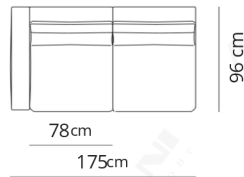

Divano 2 posti
2 seater sofa

172x96xH85

Divano 2 posti extra
2 seater extra sofa

192x96xH85

Divano 2 posti large
2 seater large sofa

214x96xH85

Divano 3 posti
3 seater sofa

240x96xH85

Divano 3 posti extra
3 seater extra sofa

270x96xH85

Divano 3 posti large
3 seater large sofa

303x96xH85

Terminale 2 posti
2 seater terminal

155x96xH85

Terminale 2 posti extra
2 seater extra terminal

175x96xH85

130x96xH20

Composizione 1
Composition 1

251x164

- Terminale 2 posti sx
- Dormeuse dx
- 2 seater left terminal
- Dormeuse right

Composizione 2
Composition 2

293x185

- Terminale 2 posti large sx
- Dormeuse large dx
- 2 seater large left terminal
- Dormeuse large right

Composizione 5
Composition 5

349x271

- Terminale 3 posti extra sx
- Terminale 2 posti extra dx con tavolino
- 3 seater extra left terminal
- 2 seater extra right terminal with end table