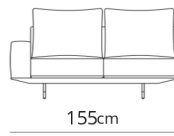

Divano 2 posti
2 seater sofa

172x96xH85

Divano 2 posti extra
2 seater extra sofa

192x96xH85

Divano 2 posti large
2 seater large sofa

214x96xH85

Divano 3 posti
3 seater sofa

240x96xH85

Divano 3 posti extra
3 seater extra sofa

270x96xH85

Divano 3 posti large
3 seater large sofa

303x96xH85

Terminale 2 posti
2 seater terminal

155x96xH85

Terminale 2 posti extra
2 seater extra terminal

175x96xH85

Terminale 2 posti large
2 seater large terminal

197x96xH85

Terminale 3 posti
3 seater terminal

223x96xH85

Terminale 3 posti extra
3 seater extra terminal

253x96xH85

Terminale 3 posti large
3 seater large terminal

130x96xH20

Composizione 1
Composition 1

251x164

- Terminale 2 posti sx
- Dormeuse dx
- 2 seater left terminal
- Dormeuse right

Composizione 2
Composition 2

293x185

- Terminale 2 posti large sx
- Dormeuse large dx
- 2 seater large left terminal
- Dormeuse large right