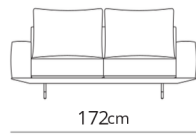

Divano 2 posti
2 seater sofa

172x96xH85

Divano 2 posti extra
2 seater extra sofa

192x96xH85

Divano 2 posti large
2 seater large sofa

214x96xH85

Divano 3 posti
3 seater sofa

240x96xH85

Divano 3 posti extra
3 seater extra sofa

270x96xH85

Divano 3 posti large
3 seater large sofa

303x96xH85

Terminale 2 posti
2 seater terminal

155x96xH85

Terminale 2 posti extra
2 seater extra terminal

175x96xH85

130x96xH20

Composizione 1
Composition 1

251x164

- Terminale 2 posti sx
- Dormeuse dx
- 2 seater left terminal
- Dormeuse right

Composizione 2
Composition 2

293x185

- Terminale 2 posti large sx
- Dormeuse large dx
- 2 seater large left terminal
- Dormeuse large right

Composizione 5
Composition 5

349x271

- Terminale 3 posti extra sx
- Terminale 2 posti extra dx con tavolino
- 3 seater extra left terminal
- 2 seater extra right terminal with end table