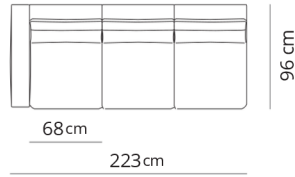

Divano 3 posti extra
3 seater extra sofa

270x96xH85

Divano 3 posti large
3 seater large sofa

303x96xH85

Terminale 2 posti
2 seater terminal

155x96xH85

Terminale 2 posti extra
2 seater extra terminal

175x96xH85

Terminale 2 posti large
2 seater large terminal

197x96xH85

Terminale 3 posti
3 seater terminal

223x96xH85

Terminale 3 posti extra
3 seater extra terminal

253x96xH85

Terminale 3 posti large
3 seater large terminal

285x96xH85

Terminale 2 posti con tavolino
2 seater terminal with end table

251x96xH85

Terminale 2 posti extra con tavolino
2 seater extra terminal with end table

271x96xH85

Terminale 2 posti large con tavolino
2 seater large terminal with end table

130x96xH20

Composizione 1
Composition 1

251x164

- Terminale 2 posti sx
- Dormeuse dx
- 2 seater left terminal
- Dormeuse right

Composizione 2
Composition 2

293x185

- Terminale 2 posti large sx
- Dormeuse large dx
- 2 seater large left terminal
- Dormeuse large right