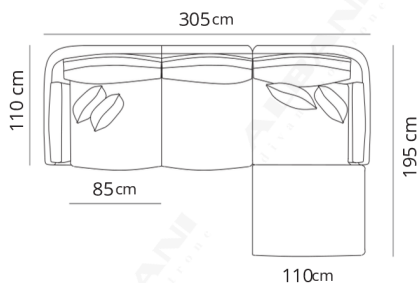

Divano 2 posti large
2 seater large sofa

220x110xH85

Divano 2 posti maxi
2 seater maxi sofa

240x110xH85

Divano 3 posti large
3 seater large sofa

305x110xH85

Terminale 2 posti large
2 seater large terminal

195x110xH85

Terminale 2 posti maxi
2 seater maxi terminal

215x110xH85

Terminale 3 posti large
3 seater large terminal

280x110xH85

Dormeuse large 195x110xH85
Dormeuse large

Dormeuse maxi 205x110xH85
Dormeuse maxi

Dormeuse bis large 280x110xH85
Dormeuse bis large

Pouf large
Pouf large

85x85xH41

Pouf maxi
Pouf maxi

95x95xH41

Composizione 1
Composition 1

305x195

- Terminale 2 posti large
- Dormeuse large
- 2 seater large terminal
- Dormeuse large

Composizione 2
Composition 2

325x205

- Terminale 2 posti maxi
- Dormeuse maxi
- 2 seater maxi terminal
- Dormeuse maxi