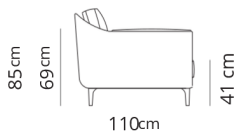

Divano 2 posti large
2 seater large sofa

220x110xH85

Divano 2 posti maxi
2 seater maxi sofa

240x110xH85

Divano 3 posti large
3 seater large sofa

305x110xH85

Terminale 2 posti large
2 seater large terminal

195x110xH85

Terminale 2 posti maxi
2 seater maxi terminal

215x110xH85

Terminale 3 posti large
3 seater large terminal

280x110xH85

Dormeuse large 195x110xH85
Dormeuse large

Dormeuse maxi 205x110xH85
Dormeuse maxi

Dormeuse bis large 280x110xH85
Dormeuse bis large

Pouf large
Pouf large

85x85xH41

Pouf maxi
Pouf maxi

95x95xH41

Composizione 1
Composition 1

305x195

- Terminale 2 posti large
- Dormeuse large
- 2 seater large terminal
- Dormeuse large

Composizione 2
Composition 2

325x205

- Terminale 2 posti maxi
- Dormeuse maxi
- 2 seater maxi terminal
- Dormeuse maxi