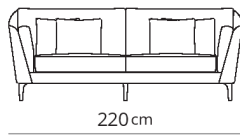

Divano 2 posti large
2 seater large sofa

220x110xH85

Divano 2 posti maxi
2 seater maxi sofa

240x110xH85

Divano 3 posti large
3 seater large sofa

305x110xH85

Terminale 2 posti large
2 seater large terminal

195x110xH85

Terminale 2 posti maxi
2 seater maxi terminal

215x110xH85

Terminale 3 posti large
3 seater large terminal

280x110xH85

Dormeuse large 195x110xH85
Dormeuse large

Dormeuse maxi 205x110xH85
Dormeuse maxi

Dormeuse bis large 280x110xH85
Dormeuse bis large

Pouf large
Pouf large

85x85xH41

Pouf maxi
Pouf maxi

95x95xH41

Composizione 1
Composition 1

305x195

- Terminale 2 posti large
- Dormeuse large
- 2 seater large terminal
- Dormeuse large

Composizione 2
Composition 2

325x205

- Terminale 2 posti maxi
- Dormeuse maxi
- 2 seater maxi terminal
- Dormeuse maxi