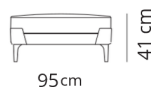

Divano 2 posti large
2 seater large sofa

220x110xH85

Divano 2 posti maxi
2 seater maxi sofa

240x110xH85

Divano 3 posti large
3 seater large sofa

305x110xH85

Terminale 2 posti large
2 seater large terminal

195x110xH85

Terminale 2 posti maxi
2 seater maxi terminal

215x110xH85

Terminale 3 posti large
3 seater large terminal

280x110xH85

Dormeuse large 195x110xH85
Dormeuse large

Dormeuse maxi 205x110xH85
Dormeuse maxi

Dormeuse bis large 280x110xH85
Dormeuse bis large

Pouf large
Pouf large

85x85xH41

Pouf maxi
Pouf maxi

95x95xH41

Composizione 1
Composition 1

305x195

- Terminale 2 posti large
- Dormeuse large
- 2 seater large terminal
- Dormeuse large

Composizione 2
Composition 2

325x205

- Terminale 2 posti maxi
- Dormeuse maxi
- 2 seater maxi terminal
- Dormeuse maxi