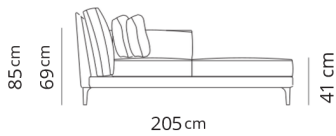

Divano 2 posti large
2 seater large sofa

220x110xH85

Divano 2 posti maxi
2 seater maxi sofa

240x110xH85

Divano 3 posti large
3 seater large sofa

305x110xH85

Terminale 2 posti large
2 seater large terminal

195x110xH85

Terminale 2 posti maxi
2 seater maxi terminal

215x110xH85

Terminale 3 posti large
3 seater large terminal

280x110xH85

Dormeuse large 195x110xH85
Dormeuse large

Dormeuse maxi 205x110xH85
Dormeuse maxi

Dormeuse bis large 280x110xH85
Dormeuse bis large

Pouf large
Pouf large

85x85xH41

Pouf maxi
Pouf maxi

95x95xH41

Composizione 1
Composition 1

305x195

- Terminale 2 posti large
- Dormeuse large
- 2 seater large terminal
- Dormeuse large

Composizione 2
Composition 2

325x205

- Terminale 2 posti maxi
- Dormeuse maxi
- 2 seater maxi terminal
- Dormeuse maxi