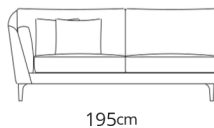

Divano 2 posti large
2 seater large sofa

220x110xH85

Divano 2 posti maxi
2 seater maxi sofa

240x110xH85

Divano 3 posti large
3 seater large sofa

305x110xH85

Terminale 2 posti large
2 seater large terminal

195x110xH85

Terminale 2 posti maxi
2 seater maxi terminal

215x110xH85

Terminale 3 posti large
3 seater large terminal

280x110xH85

Dormeuse large 195x110xH85
Dormeuse large

Dormeuse maxi 205x110xH85
Dormeuse maxi

Dormeuse bis large 280x110xH85
Dormeuse bis large

Pouf large
Pouf large

85x85xH41

Pouf maxi
Pouf maxi

95x95xH41

Composizione 1
Composition 1

305x195

- Terminale 2 posti large
- Dormeuse large
- 2 seater large terminal
- Dormeuse large

Composizione 2
Composition 2

325x205

- Terminale 2 posti maxi
- Dormeuse maxi
- 2 seater maxi terminal
- Dormeuse maxi