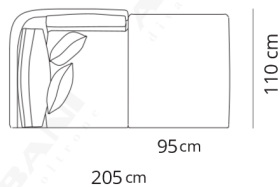

Divano 2 posti large
2 seater large sofa

220x110xH85

Divano 2 posti maxi
2 seater maxi sofa

240x110xH85

Divano 3 posti large
3 seater large sofa

305x110xH85

Terminale 2 posti large
2 seater large terminal

195x110xH85

Terminale 2 posti maxi
2 seater maxi terminal

215x110xH85

Terminale 3 posti large
3 seater large terminal

280x110xH85

Dormeuse large 195x110xH85
Dormeuse large

Dormeuse maxi 205x110xH85
Dormeuse maxi

Dormeuse bis large 280x110xH85
Dormeuse bis large

Pouf large
Pouf large

85x85xH41

Pouf maxi
Pouf maxi

95x95xH41

Composizione 1
Composition 1

305x195

- Terminale 2 posti large
- Dormeuse large
- 2 seater large terminal
- Dormeuse large

Composizione 2
Composition 2

325x205

- Terminale 2 posti maxi
- Dormeuse maxi
- 2 seater maxi terminal
- Dormeuse maxi