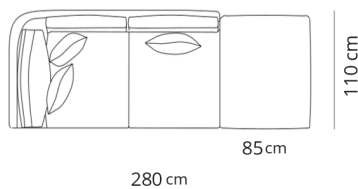

Divano 2 posti large
2 seater large sofa

220x110xH85

Divano 2 posti maxi
2 seater maxi sofa

240x110xH85

Divano 3 posti large
3 seater large sofa

305x110xH85

Terminale 2 posti large
2 seater large terminal

195x110xH85

Terminale 2 posti maxi
2 seater maxi terminal

215x110xH85

Terminale 3 posti large
3 seater large terminal

280x110xH85

Dormeuse large 195x110xH85
Dormeuse large

Dormeuse maxi 205x110xH85
Dormeuse maxi

Dormeuse bis large 280x110xH85
Dormeuse bis large

Pouf large
Pouf large

85x85xH41

Pouf maxi
Pouf maxi

95x95xH41

Composizione 1
Composition 1

305x195

- Terminale 2 posti large
- Dormeuse large
- 2 seater large terminal
- Dormeuse large

Composizione 2
Composition 2

325x205

- Terminale 2 posti maxi
- Dormeuse maxi
- 2 seater maxi terminal
- Dormeuse maxi