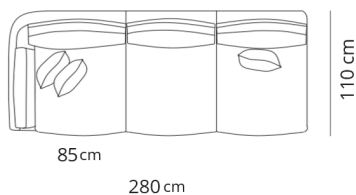

Divano 2 posti large
2 seater large sofa

220x110xH85

Divano 2 posti maxi
2 seater maxi sofa

240x110xH85

Divano 3 posti large
3 seater large sofa

305x110xH85

Terminale 2 posti large
2 seater large terminal

195x110xH85

Terminale 2 posti maxi
2 seater maxi terminal

215x110xH85

Terminale 3 posti large
3 seater large terminal

280x110xH85

Dormeuse large 195x110xH85
Dormeuse large

Dormeuse maxi 205x110xH85
Dormeuse maxi

Dormeuse bis large 280x110xH85
Dormeuse bis large

Pouf large
Pouf large

85x85xH41

Pouf maxi
Pouf maxi

95x95xH41

Composizione 1
Composition 1

305x195

- Terminale 2 posti large
- Dormeuse large
- 2 seater large terminal
- Dormeuse large

Composizione 2
Composition 2

325x205

- Terminale 2 posti maxi
- Dormeuse maxi
- 2 seater maxi terminal
- Dormeuse maxi