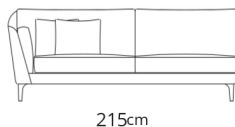

Divano 2 posti large
2 seater large sofa

220x110xH85

Divano 2 posti maxi
2 seater maxi sofa

240x110xH85

Divano 3 posti large
3 seater large sofa

305x110xH85

Terminale 2 posti large
2 seater large terminal

195x110xH85

Terminale 2 posti maxi
2 seater maxi terminal

215x110xH85

Terminale 3 posti large
3 seater large terminal

280x110xH85

Dormeuse large 195x110xH85
Dormeuse large

Dormeuse maxi 205x110xH85
Dormeuse maxi

Dormeuse bis large 280x110xH85
Dormeuse bis large

Pouf large
Pouf large

85x85xH41

Pouf maxi
Pouf maxi

95x95xH41

Composizione 1
Composition 1

305x195

- Terminale 2 posti large
- Dormeuse large
- 2 seater large terminal
- Dormeuse large

Composizione 2
Composition 2

325x205

- Terminale 2 posti maxi
- Dormeuse maxi
- 2 seater maxi terminal
- Dormeuse maxi