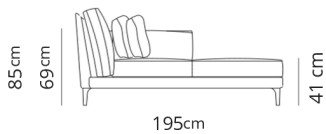

Divano 2 posti large
2 seater large sofa

220x110xH85

Divano 2 posti maxi
2 seater maxi sofa

240x110xH85

Divano 3 posti large
3 seater large sofa

305x110xH85

Terminale 2 posti large
2 seater large terminal

195x110xH85

Terminale 2 posti maxi
2 seater maxi terminal

215x110xH85

Terminale 3 posti large
3 seater large terminal

280x110xH85

Dormeuse large 195x110xH85
Dormeuse large

Dormeuse maxi 205x110xH85
Dormeuse maxi

Dormeuse bis large 280x110xH85
Dormeuse bis large

Pouf large
Pouf large

85x85xH41

Pouf maxi
Pouf maxi

95x95xH41

Composizione 1
Composition 1

305x195

- Terminale 2 posti large
- Dormeuse large
- 2 seater large terminal
- Dormeuse large

Composizione 2
Composition 2

325x205

- Terminale 2 posti maxi
- Dormeuse maxi
- 2 seater maxi terminal
- Dormeuse maxi