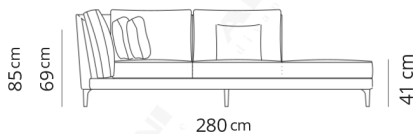

Divano 2 posti large
2 seater large sofa

220x110xH85

Divano 2 posti maxi
2 seater maxi sofa

240x110xH85

Divano 3 posti large
3 seater large sofa

305x110xH85

Terminale 2 posti large
2 seater large terminal

195x110xH85

Terminale 2 posti maxi
2 seater maxi terminal

215x110xH85

Terminale 3 posti large
3 seater large terminal

280x110xH85

Dormeuse large 195x110xH85
Dormeuse large

Dormeuse maxi 205x110xH85
Dormeuse maxi

Dormeuse bis large 280x110xH85
Dormeuse bis large

Pouf large
Pouf large

85x85xH41

Pouf maxi
Pouf maxi

95x95xH41

Composizione 1
Composition 1

305x195

- Terminale 2 posti large
- Dormeuse large
- 2 seater large terminal
- Dormeuse large

Composizione 2
Composition 2

325x205

- Terminale 2 posti maxi
- Dormeuse maxi
- 2 seater maxi terminal
- Dormeuse maxi