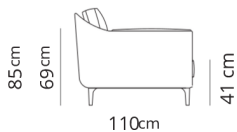

Divano 2 posti large
2 seater large sofa

220x110xH85

Divano 2 posti maxi
2 seater maxi sofa

240x110xH85

Divano 3 posti large
3 seater large sofa

305x110xH85

Terminale 2 posti large
2 seater large terminal

195x110xH85

Terminale 2 posti maxi
2 seater maxi terminal

215x110xH85

Terminale 3 posti large
3 seater large terminal

280x110xH85

Dormeuse large 195x110xH85
Dormeuse large

Dormeuse maxi 205x110xH85
Dormeuse maxi

Dormeuse bis large 280x110xH85
Dormeuse bis large

Pouf large
Pouf large

85x85xH41

Pouf maxi
Pouf maxi

95x95xH41

Composizione 1
Composition 1

305x195

- Terminale 2 posti large
- Dormeuse large
- 2 seater large terminal
- Dormeuse large

Composizione 2
Composition 2

325x205

- Terminale 2 posti maxi
- Dormeuse maxi
- 2 seater maxi terminal
- Dormeuse maxi