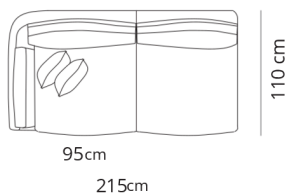

Divano 2 posti large
2 seater large sofa

220x110xH85

Divano 2 posti maxi
2 seater maxi sofa

240x110xH85

Divano 3 posti large
3 seater large sofa

305x110xH85

Terminale 2 posti large
2 seater large terminal

195x110xH85

Terminale 2 posti maxi
2 seater maxi terminal

215x110xH85

Terminale 3 posti large
3 seater large terminal

280x110xH85

Dormeuse large 195x110xH85
Dormeuse large

Dormeuse maxi 205x110xH85
Dormeuse maxi

Dormeuse bis large 280x110xH85
Dormeuse bis large

Pouf large
Pouf large

85x85xH41

Pouf maxi
Pouf maxi

95x95xH41

Composizione 1
Composition 1

305x195

- Terminale 2 posti large
- Dormeuse large
- 2 seater large terminal
- Dormeuse large

Composizione 2
Composition 2

325x205

- Terminale 2 posti maxi
- Dormeuse maxi
- 2 seater maxi terminal
- Dormeuse maxi