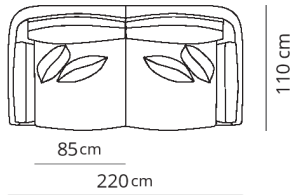

Divano 2 posti large
2 seater large sofa

220x110xH85

Divano 2 posti maxi
2 seater maxi sofa

240x110xH85

Divano 3 posti large
3 seater large sofa

305x110xH85

Terminale 2 posti large
2 seater large terminal

195x110xH85

Terminale 2 posti maxi
2 seater maxi terminal

215x110xH85

Terminale 3 posti large
3 seater large terminal

280x110xH85

Dormeuse large 195x110xH85
Dormeuse large

Dormeuse maxi 205x110xH85
Dormeuse maxi

Dormeuse bis large 280x110xH85
Dormeuse bis large

Pouf large
Pouf large

85x85xH41

Pouf maxi
Pouf maxi

95x95xH41

Composizione 1
Composition 1

305x195

- Terminale 2 posti large
- Dormeuse large
- 2 seater large terminal
- Dormeuse large

Composizione 2
Composition 2

325x205

- Terminale 2 posti maxi
- Dormeuse maxi
- 2 seater maxi terminal
- Dormeuse maxi