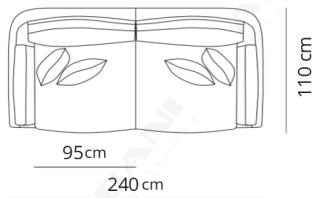

Divano 2 posti large
2 seater large sofa

220x110xH85

Divano 2 posti maxi
2 seater maxi sofa

240x110xH85

Divano 3 posti large
3 seater large sofa

305x110xH85

Terminale 2 posti large
2 seater large terminal

195x110xH85

Terminale 2 posti maxi
2 seater maxi terminal

215x110xH85

Terminale 3 posti large
3 seater large terminal

280x110xH85

Dormeuse large 195x110xH85
Dormeuse large

Dormeuse maxi 205x110xH85
Dormeuse maxi

Dormeuse bis large 280x110xH85
Dormeuse bis large

Pouf large
Pouf large

85x85xH41

Pouf maxi
Pouf maxi

95x95xH41

Composizione 1
Composition 1

305x195

- Terminale 2 posti large
- Dormeuse large
- 2 seater large terminal
- Dormeuse large

Composizione 2
Composition 2

325x205

- Terminale 2 posti maxi
- Dormeuse maxi
- 2 seater maxi terminal
- Dormeuse maxi