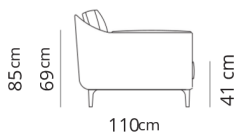

Divano 2 posti large
2 seater large sofa

220x110xH85

Divano 2 posti maxi
2 seater maxi sofa

240x110xH85

Divano 3 posti large
3 seater large sofa

305x110xH85

Terminale 2 posti large
2 seater large terminal

195x110xH85

Terminale 2 posti maxi
2 seater maxi terminal

215x110xH85

Terminale 3 posti large
3 seater large terminal

280x110xH85

Dormeuse large 195x110xH85
Dormeuse large

Dormeuse maxi 205x110xH85
Dormeuse maxi

Dormeuse bis large 280x110xH85
Dormeuse bis large

Pouf large
Pouf large

85x85xH41

Pouf maxi
Pouf maxi

95x95xH41

Composizione 1
Composition 1

305x195

- Terminale 2 posti large
- Dormeuse large
- 2 seater large terminal
- Dormeuse large

Composizione 2
Composition 2

325x205

- Terminale 2 posti maxi
- Dormeuse maxi
- 2 seater maxi terminal
- Dormeuse maxi