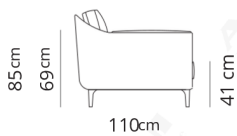

Divano 2 posti large
2 seater large sofa

220x110xH85

Divano 2 posti maxi
2 seater maxi sofa

240x110xH85

Divano 3 posti large
3 seater large sofa

305x110xH85

Terminale 2 posti large
2 seater large terminal

195x110xH85

Terminale 2 posti maxi
2 seater maxi terminal

215x110xH85

Terminale 3 posti large
3 seater large terminal

280x110xH85

Dormeuse large 195x110xH85
Dormeuse large

Dormeuse maxi 205x110xH85
Dormeuse maxi

Dormeuse bis large 280x110xH85
Dormeuse bis large

Pouf large
Pouf large

85x85xH41

Pouf maxi
Pouf maxi

95x95xH41

Composizione 1
Composition 1

305x195

- Terminale 2 posti large
- Dormeuse large
- 2 seater large terminal
- Dormeuse large

Composizione 2
Composition 2

325x205

- Terminale 2 posti maxi
- Dormeuse maxi
- 2 seater maxi terminal
- Dormeuse maxi