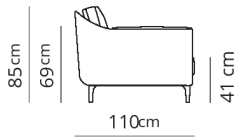

Divano 2 posti large
2 seater large sofa

220x110xH85

Divano 2 posti maxi
2 seater maxi sofa

240x110xH85

Divano 3 posti large
3 seater large sofa

305x110xH85

Terminale 2 posti large
2 seater large terminal

195x110xH85

Terminale 2 posti maxi
2 seater maxi terminal

215x110xH85

Terminale 3 posti large
3 seater large terminal

280x110xH85

Dormeuse large 195x110xH85
Dormeuse large

Dormeuse maxi 205x110xH85
Dormeuse maxi

Dormeuse bis large 280x110xH85
Dormeuse bis large

Pouf large
Pouf large

85x85xH41

Pouf maxi
Pouf maxi

95x95xH41

Composizione 1
Composition 1

305x195

- Terminale 2 posti large
- Dormeuse large
- 2 seater large terminal
- Dormeuse large

Composizione 2
Composition 2

325x205

- Terminale 2 posti maxi
- Dormeuse maxi
- 2 seater maxi terminal
- Dormeuse maxi