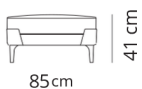

Divano 2 posti large
2 seater large sofa

220x110xH85

Divano 2 posti maxi
2 seater maxi sofa

240x110xH85

Divano 3 posti large
3 seater large sofa

305x110xH85

Terminale 2 posti large
2 seater large terminal

195x110xH85

Terminale 2 posti maxi
2 seater maxi terminal

215x110xH85

Terminale 3 posti large
3 seater large terminal

280x110xH85

Dormeuse large 195x110xH85
Dormeuse large

Dormeuse maxi 205x110xH85
Dormeuse maxi

Dormeuse bis large 280x110xH85
Dormeuse bis large

Pouf large
Pouf large

85x85xH41

Pouf maxi
Pouf maxi

95x95xH41

Composizione 1
Composition 1

305x195

- Terminale 2 posti large
- Dormeuse large
- 2 seater large terminal
- Dormeuse large

Composizione 2
Composition 2

325x205

- Terminale 2 posti maxi
- Dormeuse maxi
- 2 seater maxi terminal
- Dormeuse maxi