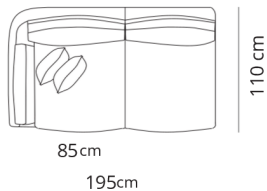

Divano 2 posti large
2 seater large sofa

220x110xH85

Divano 2 posti maxi
2 seater maxi sofa

240x110xH85

Divano 3 posti large
3 seater large sofa

305x110xH85

Terminale 2 posti large
2 seater large terminal

195x110xH85

Terminale 2 posti maxi
2 seater maxi terminal

215x110xH85

Terminale 3 posti large
3 seater large terminal

280x110xH85

Dormeuse large 195x110xH85
Dormeuse large

Dormeuse maxi 205x110xH85
Dormeuse maxi

Dormeuse bis large 280x110xH85
Dormeuse bis large

Pouf large
Pouf large

85x85xH41

Pouf maxi
Pouf maxi

95x95xH41

Composizione 1
Composition 1

305x195

- Terminale 2 posti large
- Dormeuse large
- 2 seater large terminal
- Dormeuse large

Composizione 2
Composition 2

325x205

- Terminale 2 posti maxi
- Dormeuse maxi
- 2 seater maxi terminal
- Dormeuse maxi