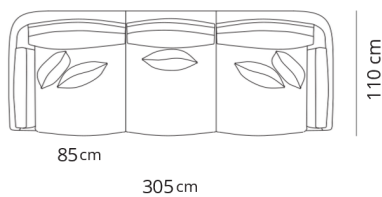

Divano 2 posti large
2 seater large sofa

220x110xH85

Divano 2 posti maxi
2 seater maxi sofa

240x110xH85

Divano 3 posti large
3 seater large sofa

305x110xH85

Terminale 2 posti large
2 seater large terminal

195x110xH85

Terminale 2 posti maxi
2 seater maxi terminal

215x110xH85

Terminale 3 posti large
3 seater large terminal

280x110xH85

Dormeuse large 195x110xH85
Dormeuse large

Dormeuse maxi 205x110xH85
Dormeuse maxi

Dormeuse bis large 280x110xH85
Dormeuse bis large

Pouf large
Pouf large

85x85xH41

Pouf maxi
Pouf maxi

95x95xH41

Composizione 1
Composition 1

305x195

- Terminale 2 posti large
- Dormeuse large
- 2 seater large terminal
- Dormeuse large

Composizione 2
Composition 2

325x205

- Terminale 2 posti maxi
- Dormeuse maxi
- 2 seater maxi terminal
- Dormeuse maxi