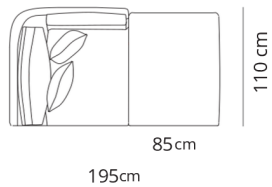

Divano 2 posti large
2 seater large sofa

220x110xH85

Divano 2 posti maxi
2 seater maxi sofa

240x110xH85

Divano 3 posti large
3 seater large sofa

305x110xH85

Terminale 2 posti large
2 seater large terminal

195x110xH85

Terminale 2 posti maxi
2 seater maxi terminal

215x110xH85

Terminale 3 posti large
3 seater large terminal

280x110xH85

Dormeuse large 195x110xH85
Dormeuse large

Dormeuse maxi 205x110xH85
Dormeuse maxi

Dormeuse bis large 280x110xH85
Dormeuse bis large

Pouf large
Pouf large

85x85xH41

Pouf maxi
Pouf maxi

95x95xH41

Composizione 1
Composition 1

305x195

- Terminale 2 posti large
- Dormeuse large
- 2 seater large terminal
- Dormeuse large

Composizione 2
Composition 2

325x205

- Terminale 2 posti maxi
- Dormeuse maxi
- 2 seater maxi terminal
- Dormeuse maxi