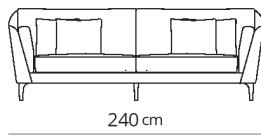

Divano 2 posti large
2 seater large sofa

220x110xH85

Divano 2 posti maxi
2 seater maxi sofa

240x110xH85

Divano 3 posti large
3 seater large sofa

305x110xH85

Terminale 2 posti large
2 seater large terminal

195x110xH85

Terminale 2 posti maxi
2 seater maxi terminal

215x110xH85

Terminale 3 posti large
3 seater large terminal

280x110xH85

Dormeuse large 195x110xH85
Dormeuse large

Dormeuse maxi 205x110xH85
Dormeuse maxi

Dormeuse bis large 280x110xH85
Dormeuse bis large

Pouf large
Pouf large

85x85xH41

Pouf maxi
Pouf maxi

95x95xH41

Composizione 1
Composition 1

305x195

- Terminale 2 posti large
- Dormeuse large
- 2 seater large terminal
- Dormeuse large

Composizione 2
Composition 2

325x205

- Terminale 2 posti maxi
- Dormeuse maxi
- 2 seater maxi terminal
- Dormeuse maxi