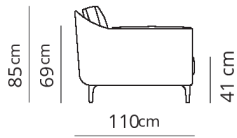

Divano 2 posti large
2 seater large sofa

220x110xH85

Divano 2 posti maxi
2 seater maxi sofa

240x110xH85

Divano 3 posti large
3 seater large sofa

305x110xH85

Terminale 2 posti large
2 seater large terminal

195x110xH85

Terminale 2 posti maxi
2 seater maxi terminal

215x110xH85

Terminale 3 posti large
3 seater large terminal

280x110xH85

Dormeuse large 195x110xH85
Dormeuse large

Dormeuse maxi 205x110xH85
Dormeuse maxi

Dormeuse bis large 280x110xH85
Dormeuse bis large

Pouf large
Pouf large

85x85xH41

Pouf maxi
Pouf maxi

95x95xH41

Composizione 1
Composition 1

305x195

- Terminale 2 posti large
- Dormeuse large
- 2 seater large terminal
- Dormeuse large

Composizione 2
Composition 2

325x205

- Terminale 2 posti maxi
- Dormeuse maxi
- 2 seater maxi terminal
- Dormeuse maxi