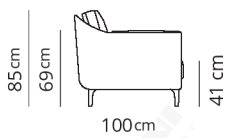

Poltrona
Armchair

105x100xH85

Divano 2 posti junior
2 seater junior sofa

200x100xH85

Divano 2 posti
2 seater sofa

210x100xH85

Divano 2 posti large
2 seater large sofa

220x100xH85

Divano 3 posti junior
3 seater junior sofa

275x100xH85

Divano 3 posti
3 seater sofa

290x100xH85

Terminale 2 posti junior
2 seater junior terminal

175x100xH85

Terminale 2 posti
2 seater terminal

185x100xH85

Terminale 2 posti large
2 seater large terminal

195x100xH85

Terminale 3 posti junior
3 seater junior terminal

250x100xH85

Terminale 3 posti
3 seater terminal

265x100xH85

Terminale 2 posti large
2 seater large terminal

Pouf large
Pouf large 85x85xH41

Composizione 1
Composition 1

275x175xH85

- Terminale 2 posti junior
- Dormeuse junior
- 2 seater junior terminal
- Dormeuse junior

Composizione 2
Composition 2

285x180xH85

- Terminale 2 posti
- Dormeuse
- 2 seater terminal
- Dormeuse