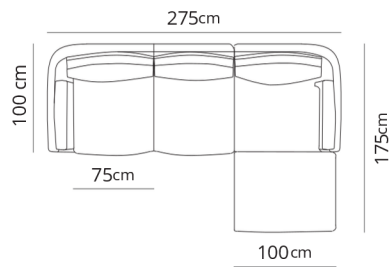

Terminale 2 posti large
2 seater large terminal

195x100xH85

Terminale 3 posti junior
3 seater junior terminal

250x100xH85

Terminale 3 posti
3 seater terminal

265x100xH85

Terminale 2 posti large
2 seater large terminal

195x100xH85

Terminale 3 posti junior
3 seater junior terminal

250x100xH85

Terminale 3 posti
3 seater terminal

265x100xH85

Dormeuse junior
Dormeuse junior

175x100xH85

Dormeuse
Dormeuse

180x100xH85

Dormeuse large
Dormeuse large

185x100xH85

Dormeuse bis junior
Dormeuse bis junior

250x100xH85

Dormeuse bis
Dormeuse bis 260x100xH85

Pouf junior
Pouf junior 75x75xH41

Pouf
Pouf 80x80xH41

Pouf large
Pouf large 85x85xH41

Composizione 1
Composition 1

275x175xH85

- Terminale 2 posti junior
- Dormeuse junior
- 2 seater junior terminal
- Dormeuse junior

Composizione 2
Composition 2

285x180xH85

- Terminale 2 posti
- Dormeuse
- 2 seater terminal
- Dormeuse