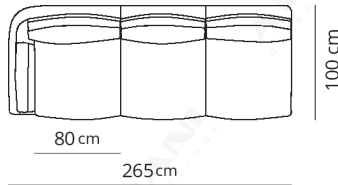

Divano 3 posti junior
3 seater junior sofa

275x100xH85

Divano 3 posti
3 seater sofa

290x100xH85

Terminale 2 posti junior
2 seater junior terminal

175x100xH85

Terminale 2 posti
2 seater terminal

185x100xH85

Terminale 2 posti large
2 seater large terminal

195x100xH85

Terminale 3 posti junior
3 seater junior terminal

250x100xH85

Terminale 3 posti
3 seater terminal

265x100xH85

Terminale 2 posti large
2 seater large terminal

195x100xH85

Terminale 3 posti junior
3 seater junior terminal

250x100xH85

Terminale 3 posti
3 seater terminal

265x100xH85

Dormeuse junior
Dormeuse junior

175x100xH85

Dormeuse
Dormeuse

Pouf large
Pouf large 85x85xH41

Composizione 1
Composition 1

275x175xH85

- Terminale 2 posti junior
- Dormeuse junior
- 2 seater junior terminal
- Dormeuse junior

Composizione 2
Composition 2

285x180xH85

- Terminale 2 posti
- Dormeuse
- 2 seater terminal
- Dormeuse