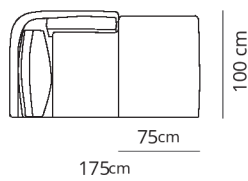

Terminale 2 posti large
2 seater large terminal

195x100xH85

Terminale 3 posti junior
3 seater junior terminal

250x100xH85

Terminale 3 posti
3 seater terminal

265x100xH85

Terminale 2 posti large
2 seater large terminal

195x100xH85

Terminale 3 posti junior
3 seater junior terminal

250x100xH85

Terminale 3 posti
3 seater terminal

265x100xH85

Dormeuse junior
Dormeuse junior

175x100xH85

Dormeuse
Dormeuse

180x100xH85

Dormeuse large
Dormeuse large

185x100xH85

Dormeuse bis junior
Dormeuse bis junior

250x100xH85

Dormeuse bis
Dormeuse bis 260x100xH85

Pouf junior
Pouf junior 75x75xH41

Pouf
Pouf 80x80xH41

Pouf large
Pouf large 85x85xH41

Composizione 1
Composition 1

275x175xH85

- Terminale 2 posti junior
- Dormeuse junior
- 2 seater junior terminal
- Dormeuse junior

Composizione 2
Composition 2

285x180xH85

- Terminale 2 posti
- Dormeuse
- 2 seater terminal
- Dormeuse