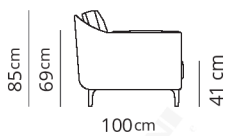

Poltrona
Armchair

105x100xH85

Divano 2 posti junior
2 seater junior sofa

200x100xH85

Divano 2 posti
2 seater sofa

210x100xH85

Divano 2 posti large
2 seater large sofa

220x100xH85

Divano 3 posti junior
3 seater junior sofa

275x100xH85

Divano 3 posti
3 seater sofa

290x100xH85

Terminale 2 posti junior
2 seater junior terminal

175x100xH85

Terminale 2 posti
2 seater terminal

185x100xH85

Terminale 2 posti large
2 seater large terminal

195x100xH85

Terminale 3 posti junior
3 seater junior terminal

250x100xH85

Terminale 3 posti
3 seater terminal

265x100xH85

Terminale 2 posti large
2 seater large terminal

Composizione 3
Composition 3

350x250xH85

- Terminale 3 posti junior
- Dormeuse bis junior
- 3 seater junior terminal
- Dormeuse bis junior