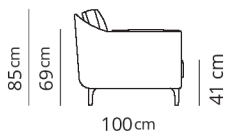

Poltrona
Armchair

105x100xH85

Divano 2 posti junior
2 seater junior sofa

200x100xH85

Divano 2 posti
2 seater sofa

210x100xH85

Divano 2 posti large
2 seater large sofa

220x100xH85

Divano 3 posti junior
3 seater junior sofa

275x100xH85

Divano 3 posti
3 seater sofa

290x100xH85

Terminale 2 posti junior
2 seater junior terminal

175x100xH85

Terminale 2 posti
2 seater terminal

185x100xH85

Terminale 2 posti large
2 seater large terminal

195x100xH85

Terminale 3 posti junior
3 seater junior terminal

250x100xH85

Terminale 3 posti
3 seater terminal

265x100xH85

Terminale 2 posti large
2 seater large terminal

Pouf large
Pouf large 85x85xH41

Composizione 1
Composition 1

275x175xH85

- Terminale 2 posti junior
- Dormeuse junior
- 2 seater junior terminal
- Dormeuse junior

Composizione 2
Composition 2

285x180xH85

- Terminale 2 posti
- Dormeuse
- 2 seater terminal
- Dormeuse