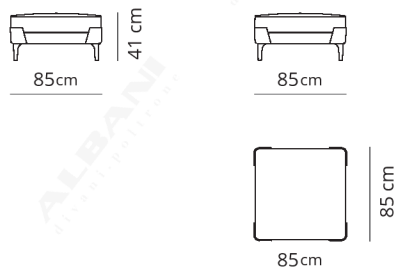

Divano 3 posti junior
3 seater junior sofa

275x100xH85

Divano 3 posti
3 seater sofa

290x100xH85

Terminale 2 posti junior
2 seater junior terminal

175x100xH85

Terminale 2 posti
2 seater terminal

185x100xH85

195x100xH85

Terminale 3 posti junior
3 seater junior terminal

250x100xH85

Terminale 3 posti
3 seater terminal

265x100xH85

Dormeuse junior
Dormeuse junior

175x100xH85

Dormeuse
Dormeuse

180x100xH85

Dormeuse large
Dormeuse large

185x100xH85

Dormeuse bis junior
Dormeuse bis junior

250x100xH85

Dormeuse bis
Dormeuse bis 260x100xH85

Pouf junior
Pouf junior 75x75xH41

Pouf
Pouf 80x80xH41

Pouf large
Pouf large 85x85xH41

Composizione 1
Composition 1

275x175xH85

- Terminale 2 posti junior
- Dormeuse junior
- 2 seater junior terminal
- Dormeuse junior

Composizione 2
Composition 2

285x180xH85

- Terminale 2 posti
- Dormeuse
- 2 seater terminal
- Dormeuse