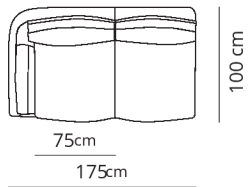

Poltrona
Armchair

105x100xH85

Divano 2 posti junior
2 seater junior sofa

200x100xH85

Divano 2 posti
2 seater sofa

210x100xH85

Divano 2 posti large
2 seater large sofa

220x100xH85

Divano 3 posti junior
3 seater junior sofa

275x100xH85

Divano 3 posti
3 seater sofa

290x100xH85

Terminale 2 posti junior
2 seater junior terminal

175x100xH85

Terminale 2 posti
2 seater terminal

185x100xH85

Terminale 2 posti large
2 seater large terminal

195x100xH85

Terminale 3 posti junior
3 seater junior terminal

250x100xH85

Terminale 3 posti
3 seater terminal

265x100xH85

Terminale 2 posti large
2 seater large terminal

Pouf large
Pouf large 85x85xH41

Composizione 1
Composition 1

275x175xH85

- Terminale 2 posti junior
- Dormeuse junior
- 2 seater junior terminal
- Dormeuse junior

Composizione 2
Composition 2

285x180xH85

- Terminale 2 posti
- Dormeuse
- 2 seater terminal
- Dormeuse