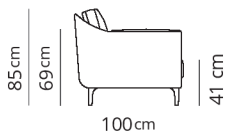

Poltrona
Armchair

105x100xH85

Divano 2 posti junior
2 seater junior sofa

200x100xH85

Divano 2 posti
2 seater sofa

210x100xH85

Divano 2 posti large
2 seater large sofa

220x100xH85

Divano 3 posti junior
3 seater junior sofa

275x100xH85

Divano 3 posti
3 seater sofa

290x100xH85

Terminale 2 posti junior
2 seater junior terminal

175x100xH85

Terminale 2 posti
2 seater terminal

185x100xH85

Terminale 2 posti large
2 seater large terminal

195x100xH85

Terminale 3 posti junior
3 seater junior terminal

250x100xH85

Terminale 3 posti
3 seater terminal

265x100xH85

Terminale 2 posti large
2 seater large terminal

Pouf large
Pouf large 85x85xH41

Composizione 1
Composition 1

275x175xH85

- Terminale 2 posti junior
- Dormeuse junior
- 2 seater junior terminal
- Dormeuse junior

Composizione 2
Composition 2

285x180xH85

- Terminale 2 posti
- Dormeuse
- 2 seater terminal
- Dormeuse