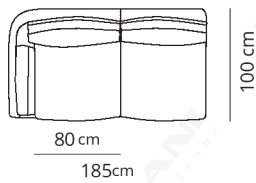

Poltrona
Armchair

105x100xH85

Divano 2 posti junior
2 seater junior sofa

200x100xH85

Divano 2 posti
2 seater sofa

210x100xH85

Divano 2 posti large
2 seater large sofa

220x100xH85

Divano 3 posti junior
3 seater junior sofa

275x100xH85

Divano 3 posti
3 seater sofa

290x100xH85

Terminale 2 posti junior
2 seater junior terminal

175x100xH85

Terminale 2 posti
2 seater terminal

185x100xH85

Terminale 2 posti large
2 seater large terminal

195x100xH85

Terminale 3 posti junior
3 seater junior terminal

250x100xH85

Terminale 3 posti
3 seater terminal

265x100xH85

Terminale 2 posti large
2 seater large terminal

Pouf large
Pouf large 85x85xH41

Composizione 1
Composition 1

275x175xH85

- Terminale 2 posti junior
- Dormeuse junior
- 2 seater junior terminal
- Dormeuse junior

Composizione 2
Composition 2

285x180xH85

- Terminale 2 posti
- Dormeuse
- 2 seater terminal
- Dormeuse