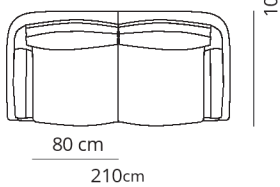

Poltrona
Armchair

105x100xH85

Divano 2 posti junior
2 seater junior sofa

200x100xH85

Divano 2 posti
2 seater sofa

210x100xH85

Divano 2 posti large
2 seater large sofa

220x100xH85

Divano 3 posti junior
3 seater junior sofa

275x100xH85

Divano 3 posti
3 seater sofa

290x100xH85

Terminale 2 posti junior
2 seater junior terminal

175x100xH85

Terminale 2 posti
2 seater terminal

185x100xH85

Terminale 2 posti large
2 seater large terminal

195x100xH85

Terminale 3 posti junior
3 seater junior terminal

250x100xH85

Terminale 3 posti
3 seater terminal

265x100xH85

Terminale 2 posti large
2 seater large terminal

Pouf large
Pouf large 85x85xH41

Composizione 1
Composition 1

275x175xH85

- Terminale 2 posti junior
- Dormeuse junior
- 2 seater junior terminal
- Dormeuse junior

Composizione 2
Composition 2

285x180xH85

- Terminale 2 posti
- Dormeuse
- 2 seater terminal
- Dormeuse