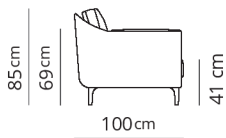

Poltrona
Armchair

105x100xH85

Divano 2 posti junior
2 seater junior sofa

200x100xH85

Divano 2 posti
2 seater sofa

210x100xH85

Divano 2 posti large
2 seater large sofa

220x100xH85

Divano 3 posti junior
3 seater junior sofa

275x100xH85

Divano 3 posti
3 seater sofa

290x100xH85

Terminale 2 posti junior
2 seater junior terminal

175x100xH85

Terminale 2 posti
2 seater terminal

185x100xH85

Terminale 2 posti large
2 seater large terminal

195x100xH85

Terminale 3 posti junior
3 seater junior terminal

250x100xH85

Terminale 3 posti
3 seater terminal

265x100xH85

Terminale 2 posti large
2 seater large terminal

Pouf large
Pouf large 85x85xH41

Composizione 1
Composition 1

275x175xH85

- Terminale 2 posti junior
- Dormeuse junior
- 2 seater junior terminal
- Dormeuse junior

Composizione 2
Composition 2

285x180xH85

- Terminale 2 posti
- Dormeuse
- 2 seater terminal
- Dormeuse