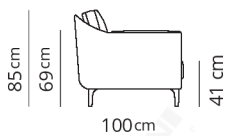

Poltrona
Armchair

105x100xH85

Divano 2 posti junior
2 seater junior sofa

200x100xH85

Divano 2 posti
2 seater sofa

210x100xH85

Divano 2 posti large
2 seater large sofa

220x100xH85

Divano 3 posti junior
3 seater junior sofa

275x100xH85

Divano 3 posti
3 seater sofa

290x100xH85

Terminale 2 posti junior
2 seater junior terminal

175x100xH85

Terminale 2 posti
2 seater terminal

185x100xH85

Terminale 2 posti large
2 seater large terminal

195x100xH85

Terminale 3 posti junior
3 seater junior terminal

250x100xH85

Terminale 3 posti
3 seater terminal

265x100xH85

Terminale 2 posti large
2 seater large terminal

Composizione 3
Composition 3

350x250xH85

- Terminale 3 posti junior
- Dormeuse bis junior
- 3 seater junior terminal
- Dormeuse bis junior