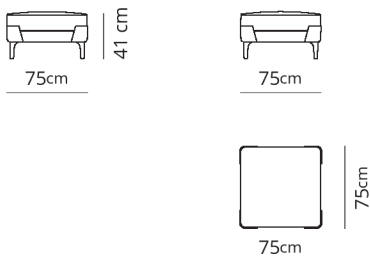

Divano 3 posti junior
3 seater junior sofa

275x100xH85

Divano 3 posti
3 seater sofa

290x100xH85

Terminale 2 posti junior
2 seater junior terminal

175x100xH85

Terminale 2 posti
2 seater terminal

185x100xH85

195x100xH85

Terminale 3 posti junior
3 seater junior terminal

250x100xH85

Terminale 3 posti
3 seater terminal

265x100xH85

Dormeuse junior
Dormeuse junior

175x100xH85

Dormeuse
Dormeuse

180x100xH85

Dormeuse large
Dormeuse large

185x100xH85

Dormeuse bis junior
Dormeuse bis junior

250x100xH85

Dormeuse bis
Dormeuse bis 260x100xH85

Pouf junior
Pouf junior 75x75xH41

Pouf
Pouf 80x80xH41

Pouf large
Pouf large 85x85xH41

Composizione 1
Composition 1

275x175xH85

- Terminale 2 posti junior
- Dormeuse junior
- 2 seater junior terminal
- Dormeuse junior

Composizione 2
Composition 2

285x180xH85

- Terminale 2 posti
- Dormeuse
- 2 seater terminal
- Dormeuse