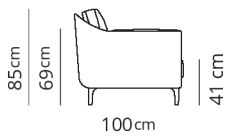

Poltrona
Armchair

105x100xH85

Divano 2 posti junior
2 seater junior sofa

200x100xH85

Divano 2 posti
2 seater sofa

210x100xH85

Divano 2 posti large
2 seater large sofa

220x100xH85

Divano 3 posti junior
3 seater junior sofa

275x100xH85

Divano 3 posti
3 seater sofa

290x100xH85

Terminale 2 posti junior
2 seater junior terminal

175x100xH85

Terminale 2 posti
2 seater terminal

185x100xH85

Terminale 2 posti large
2 seater large terminal

195x100xH85

Terminale 3 posti junior
3 seater junior terminal

250x100xH85

Terminale 3 posti
3 seater terminal

265x100xH85

Terminale 2 posti large
2 seater large terminal

Pouf large
Pouf large 85x85xH41

Composizione 1
Composition 1

275x175xH85

- Terminale 2 posti junior
- Dormeuse junior
- 2 seater junior terminal
- Dormeuse junior

Composizione 2
Composition 2

285x180xH85

- Terminale 2 posti
- Dormeuse
- 2 seater terminal
- Dormeuse