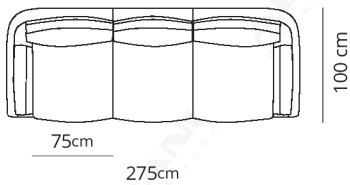

Poltrona
Armchair

105x100xH85

Divano 2 posti junior
2 seater junior sofa

200x100xH85

Divano 2 posti
2 seater sofa

210x100xH85

Divano 2 posti large
2 seater large sofa

220x100xH85

Divano 3 posti junior
3 seater junior sofa

275x100xH85

Divano 3 posti
3 seater sofa

290x100xH85

Terminale 2 posti junior
2 seater junior terminal

175x100xH85

Terminale 2 posti
2 seater terminal

185x100xH85

Terminale 2 posti large
2 seater large terminal

195x100xH85

Terminale 3 posti junior
3 seater junior terminal

250x100xH85

Terminale 3 posti
3 seater terminal

265x100xH85

Terminale 2 posti large
2 seater large terminal

Pouf large
Pouf large 85x85xH41

Composizione 1
Composition 1

275x175xH85

- Terminale 2 posti junior
- Dormeuse junior
- 2 seater junior terminal
- Dormeuse junior

Composizione 2
Composition 2

285x180xH85

- Terminale 2 posti
- Dormeuse
- 2 seater terminal
- Dormeuse