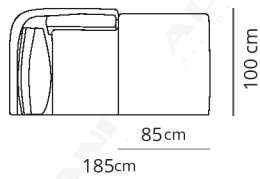

Terminale 2 posti large
2 seater large terminal

195x100xH85

Terminale 3 posti junior
3 seater junior terminal

250x100xH85

Terminale 3 posti
3 seater terminal

265x100xH85

Terminale 2 posti large
2 seater large terminal

195x100xH85

Terminale 3 posti junior
3 seater junior terminal

250x100xH85

Terminale 3 posti
3 seater terminal

265x100xH85

Dormeuse junior
Dormeuse junior

175x100xH85

Dormeuse
Dormeuse

180x100xH85

Dormeuse large
Dormeuse large

185x100xH85

Dormeuse bis junior
Dormeuse bis junior

250x100xH85

Dormeuse bis
Dormeuse bis 260x100xH85

Pouf junior
Pouf junior 75x75xH41

Pouf
Pouf 80x80xH41

Pouf large
Pouf large 85x85xH41

Composizione 1
Composition 1

275x175xH85

- Terminale 2 posti junior
- Dormeuse junior
- 2 seater junior terminal
- Dormeuse junior

Composizione 2
Composition 2

285x180xH85

- Terminale 2 posti
- Dormeuse
- 2 seater terminal
- Dormeuse