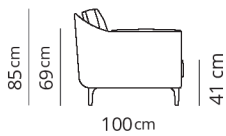

Poltrona
Armchair

105x100xH85

Divano 2 posti junior
2 seater junior sofa

200x100xH85

Divano 2 posti
2 seater sofa

210x100xH85

Divano 2 posti large
2 seater large sofa

220x100xH85

Divano 3 posti junior
3 seater junior sofa

275x100xH85

Divano 3 posti
3 seater sofa

290x100xH85

Terminale 2 posti junior
2 seater junior terminal

175x100xH85

Terminale 2 posti
2 seater terminal

185x100xH85

Terminale 2 posti large
2 seater large terminal

195x100xH85

Terminale 3 posti junior
3 seater junior terminal

250x100xH85

Terminale 3 posti
3 seater terminal

265x100xH85

Terminale 2 posti large
2 seater large terminal

Composizione 3
Composition 3

350x250xH85

- Terminale 3 posti junior
- Dormeuse bis junior
- 3 seater junior terminal
- Dormeuse bis junior