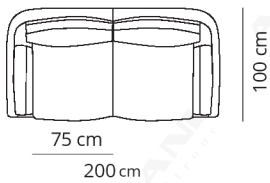

Poltrona
Armchair

105x100xH85

Divano 2 posti junior
2 seater junior sofa

200x100xH85

Divano 2 posti
2 seater sofa

210x100xH85

Divano 2 posti large
2 seater large sofa

220x100xH85

Divano 3 posti junior
3 seater junior sofa

275x100xH85

Divano 3 posti
3 seater sofa

290x100xH85

Terminale 2 posti junior
2 seater junior terminal

175x100xH85

Terminale 2 posti
2 seater terminal

185x100xH85

Terminale 2 posti large
2 seater large terminal

195x100xH85

Terminale 3 posti junior
3 seater junior terminal

250x100xH85

Terminale 3 posti
3 seater terminal

265x100xH85

Terminale 2 posti large
2 seater large terminal

Composizione 3
Composition 3

350x250xH85

- Terminale 3 posti junior
- Dormeuse bis junior
- 3 seater junior terminal
- Dormeuse bis junior