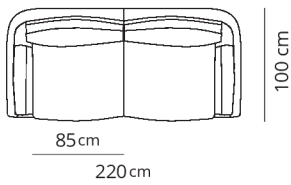

Poltrona
Armchair

105x100xH85

Divano 2 posti junior
2 seater junior sofa

200x100xH85

Divano 2 posti
2 seater sofa

210x100xH85

Divano 2 posti large
2 seater large sofa

220x100xH85

Divano 3 posti junior
3 seater junior sofa

275x100xH85

Divano 3 posti
3 seater sofa

290x100xH85

Terminale 2 posti junior
2 seater junior terminal

175x100xH85

Terminale 2 posti
2 seater terminal

185x100xH85

Terminale 2 posti large
2 seater large terminal

195x100xH85

Terminale 3 posti junior
3 seater junior terminal

250x100xH85

Terminale 3 posti
3 seater terminal

265x100xH85

Terminale 2 posti large
2 seater large terminal

Pouf large
Pouf large 85x85xH41

Composizione 1
Composition 1

275x175xH85

- Terminale 2 posti junior
- Dormeuse junior
- 2 seater junior terminal
- Dormeuse junior

Composizione 2
Composition 2

285x180xH85

- Terminale 2 posti
- Dormeuse
- 2 seater terminal
- Dormeuse