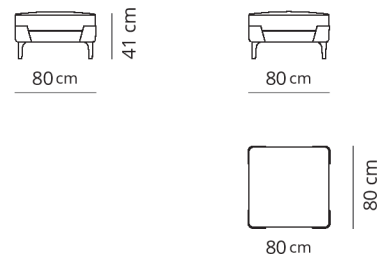

Divano 3 posti junior
3 seater junior sofa

275x100xH85

Divano 3 posti
3 seater sofa

290x100xH85

Terminale 2 posti junior
2 seater junior terminal

175x100xH85

Terminale 2 posti
2 seater terminal

185x100xH85

195x100xH85

Terminale 3 posti junior
3 seater junior terminal

250x100xH85

Terminale 3 posti
3 seater terminal

265x100xH85

Dormeuse junior
Dormeuse junior

175x100xH85

Dormeuse
Dormeuse

180x100xH85

Dormeuse large
Dormeuse large

185x100xH85

Dormeuse bis junior
Dormeuse bis junior

250x100xH85

Dormeuse bis
Dormeuse bis 260x100xH85

Pouf junior
Pouf junior 75x75xH41

Pouf
Pouf 80x80xH41

Pouf large
Pouf large 85x85xH41

Composizione 1
Composition 1

275x175xH85

- Terminale 2 posti junior
- Dormeuse junior
- 2 seater junior terminal
- Dormeuse junior

Composizione 2
Composition 2

285x180xH85

- Terminale 2 posti
- Dormeuse
- 2 seater terminal
- Dormeuse