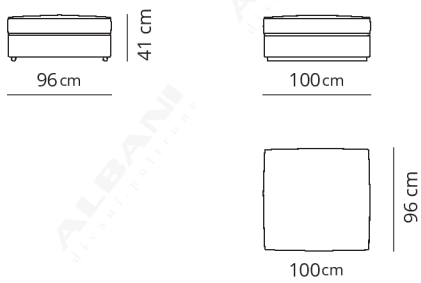

Elemento centrale
Central element

78x96xH82

Elemento centrale large
Large central element

100x96xH82

Terminale
Terminal

96x96xH82

Terminale large
Large terminal

118x96xH82

Terminale Flap
Flap Terminal

103x96xH82

Terminale large Flap
Flap large terminal

125x96xH82

Isola
Island

135x135xH82

Isola cuscini large
Large pillows island

135x135xH82

Isola maxi
Maxi island

172x172xH82

Pouf
Pouf

78x96xH41

Pouf large
Pouf large

100x96xH41

Composizione 1

Composition 1

350x96

- Terminale large + flap
- SX - Terminale large + flap
- DX - elemento centrale large
- Large terminal + flap SX
- Large terminal + flap DX
- Large central element

Composizione 2

Composition 2

460x135