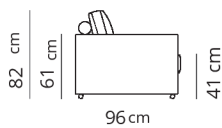

Elemento centrale
Central element

78x96xH82

Elemento centrale large
Large central element

100x96xH82

Terminale
Terminal

96x96xH82

Terminale large
Large terminal

118x96xH82

Terminale Flap
Flap Terminal

103x96xH82

Terminale large Flap
Flap large terminal

125x96xH82

Isola
Island

135x135xH82

Isola cuscini large
Large pillows island

135x135xH82

Isola maxi
Maxi island

172x172xH82

Pouf
Pouf

78x96xH41

Pouf large
Pouf large

100x96xH41

Composizione 1

Composition 1

350x96

- Terminale large + flap
- SX - Terminale large + flap
- DX - elemento centrale large
- Large terminal + flap SX
- Large terminal + flap DX
- Large central element

Composizione 2

Composition 2

460x135