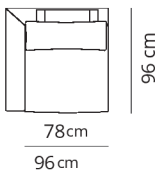

Elemento centrale
Central element

78x96xH82

Elemento centrale large
Large central element

100x96xH82

Terminale
Terminal

96x96xH82

Terminale large
Large terminal

118x96xH82

Terminale Flap
Flap Terminal

103x96xH82

Terminale large Flap
Flap large terminal

125x96xH82

Isola
Island

135x135xH82

Isola cuscini large
Large pillows island

135x135xH82

Isola maxi
Maxi island

172x172xH82

Pouf
Pouf

78x96xH41

Pouf large
Pouf large

100x96xH41

Composizione 1

Composition 1

350x96

- Terminale large + flap
- SX - Terminale large + flap
- DX - elemento centrale large
- Large terminal + flap SX
- Large terminal + flap DX
- Large central element

Composizione 2

Composition 2

460x135