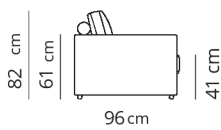

Elemento centrale
Central element

78x96xH82

Elemento centrale large
Large central element

100x96xH82

Terminale
Terminal

96x96xH82

Terminale large
Large terminal

118x96xH82

Terminale Flap
Flap Terminal

103x96xH82

Terminale large Flap
Flap large terminal

125x96xH82

Isola
Island

135x135xH82

Isola cuscini large
Large pillows island

135x135xH82

Isola maxi
Maxi island

172x172xH82

Pouf
Pouf

78x96xH41

Pouf large
Pouf large

100x96xH41

Composizione 1

Composition 1

350x96

- Terminale large + flap
- SX - Terminale large + flap
- DX - elemento centrale large
- Large terminal + flap SX
- Large terminal + flap DX
- Large central element

Composizione 2

Composition 2

460x135