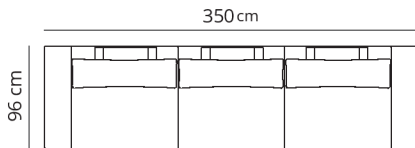

Elemento centrale
Central element

78x96xH82

Elemento centrale large
Large central element

100x96xH82

Terminale
Terminal

96x96xH82

Terminale large
Large terminal

118x96xH82

Terminale Flap
Flap Terminal

103x96xH82

Terminale large Flap
Flap large terminal

125x96xH82

Isola
Island

135x135xH82

Isola cuscini large
Large pillows island

135x135xH82

Isola maxi
Maxi island

172x172xH82

Pouf
Pouf

78x96xH41

Pouf large
Pouf large

100x96xH41

Composizione 1

Composition 1

350x96

- Terminale large + flap
- SX - Terminale large + flap
- DX - elemento centrale large
- Large terminal + flap SX
- Large terminal + flap DX
- Large central element

Composizione 2

Composition 2

460x135