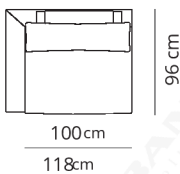

Elemento centrale
Central element

78x96xH82

Elemento centrale large
Large central element

100x96xH82

Terminale
Terminal

96x96xH82

Terminale large
Large terminal

118x96xH82

Terminale Flap
Flap Terminal

103x96xH82

Terminale large Flap
Flap large terminal

125x96xH82

Isola
Island

135x135xH82

Isola cuscini large
Large pillows island

135x135xH82

Isola maxi
Maxi island

172x172xH82

Pouf
Pouf

78x96xH41

Pouf large
Pouf large

100x96xH41

Composizione 1

Composition 1

350x96

- Terminale large + flap
- SX - Terminale large + flap
- DX - elemento centrale large
- Large terminal + flap SX
- Large terminal + flap DX
- Large central element

Composizione 2

Composition 2

460x135