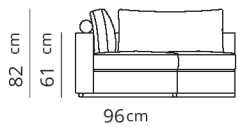

Elemento centrale
Central element

78x96xH82

Elemento centrale large
Large central element

100x96xH82

Terminale
Terminal

96x96xH82

Terminale large
Large terminal

118x96xH82

Terminale Flap
Flap Terminal

103x96xH82

Terminale large Flap
Flap large terminal

125x96xH82

Isola
Island

135x135xH82

Isola cuscini large
Large pillows island

135x135xH82

Isola maxi
Maxi island

172x172xH82

Pouf
Pouf

78x96xH41

Pouf large
Pouf large

100x96xH41

Composizione 1

Composition 1

350x96

- Terminale large + flap
- SX - Terminale large + flap
- DX - elemento centrale large
- Large terminal + flap SX
- Large terminal + flap DX
- Large central element

Composizione 2

Composition 2

460x135