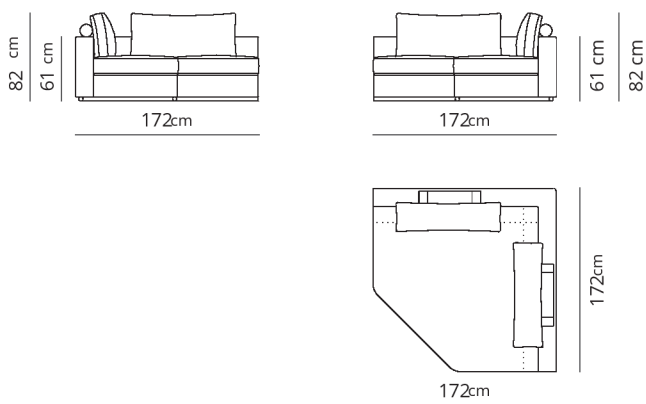

Elemento centrale
Central element

78x96xH82

Elemento centrale large
Large central element

100x96xH82

Terminale
Terminal

96x96xH82

Terminale large
Large terminal

118x96xH82

Terminale Flap
Flap Terminal

103x96xH82

Terminale large Flap
Flap large terminal

125x96xH82

Isola
Island

135x135xH82

Isola cuscini large
Large pillows island

135x135xH82

Isola maxi
Maxi island

172x172xH82

Pouf
Pouf

78x96xH41

Pouf large
Pouf large

100x96xH41

Composizione 1

Composition 1

350x96

- Terminale large + flap
- SX - Terminale large + flap
- DX - elemento centrale large
- Large terminal + flap SX
- Large terminal + flap DX
- Large central element

Composizione 2

Composition 2

460x135