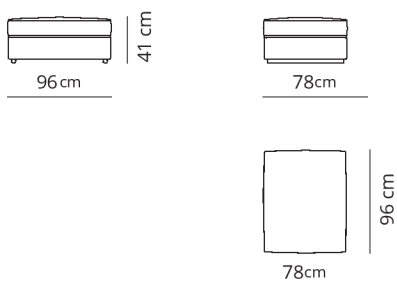

Elemento centrale
Central element

78x96xH82

Elemento centrale large
Large central element

100x96xH82

Terminale
Terminal

96x96xH82

Terminale large
Large terminal

118x96xH82

Terminale Flap
Flap Terminal

103x96xH82

Terminale large Flap
Flap large terminal

125x96xH82

Isola
Island

135x135xH82

Isola cuscini large
Large pillows island

135x135xH82

Isola maxi
Maxi island

172x172xH82

Pouf
Pouf

78x96xH41

Pouf large
Pouf large

100x96xH41

Composizione 1

Composition 1

350x96

- Terminale large + flap
- SX - Terminale large + flap
- DX - elemento centrale large
- Large terminal + flap SX
- Large terminal + flap DX
- Large central element

Composizione 2

Composition 2

460x135