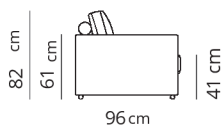

Elemento centrale
Central element

78x96xH82

Elemento centrale large
Large central element

100x96xH82

Terminale
Terminal

96x96xH82

Terminale large
Large terminal

118x96xH82

Terminale Flap
Flap Terminal

103x96xH82

Terminale large Flap
Flap large terminal

125x96xH82

Isola
Island

135x135xH82

Isola cuscini large
Large pillows island

135x135xH82

Isola maxi
Maxi island

172x172xH82

Pouf
Pouf

78x96xH41

Pouf large
Pouf large

100x96xH41

Composizione 1

Composition 1

350x96

- Terminale large + flap
- SX - Terminale large + flap
- DX - elemento centrale large
- Large terminal + flap SX
- Large terminal + flap DX
- Large central element

Composizione 2

Composition 2

460x135