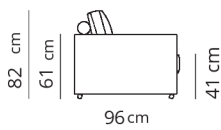

Elemento centrale
Central element

78x96xH82

Elemento centrale large
Large central element

100x96xH82

Terminale
Terminal

96x96xH82

Terminale large
Large terminal

118x96xH82

Terminale Flap
Flap Terminal

103x96xH82

Terminale large Flap
Flap large terminal

125x96xH82

Isola
Island

135x135xH82

Isola cuscini large
Large pillows island

135x135xH82

Isola maxi
Maxi island

172x172xH82

Pouf
Pouf

78x96xH41

Pouf large
Pouf large

100x96xH41

Composizione 1

Composition 1

350x96

- Terminale large + flap
- SX - Terminale large + flap
- DX - elemento centrale large
- Large terminal + flap SX
- Large terminal + flap DX
- Large central element

Composizione 2

Composition 2

460x135