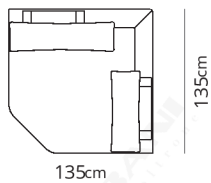

Elemento centrale
Central element

78x96xH82

Elemento centrale large
Large central element

100x96xH82

Terminale
Terminal

96x96xH82

Terminale large
Large terminal

118x96xH82

Terminale Flap
Flap Terminal

103x96xH82

Terminale large Flap
Flap large terminal

125x96xH82

Isola
Island

135x135xH82

Isola cuscini large
Large pillows island

135x135xH82

Isola maxi
Maxi island

172x172xH82

Pouf
Pouf

78x96xH41

Pouf large
Pouf large

100x96xH41

Composizione 1

Composition 1

350x96

- Terminale large + flap
- SX - Terminale large + flap
- DX - elemento centrale large
- Large terminal + flap SX
- Large terminal + flap DX
- Large central element

Composizione 2

Composition 2

460x135