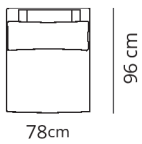

Elemento centrale
Central element

78x96xH82

Elemento centrale large
Large central element

100x96xH82

Terminale
Terminal

96x96xH82

Terminale large
Large terminal

118x96xH82

Terminale Flap
Flap Terminal

103x96xH82

Terminale large Flap
Flap large terminal

125x96xH82

Isola
Island

135x135xH82

Isola cuscini large
Large pillows island

135x135xH82

Isola maxi
Maxi island

172x172xH82

Pouf
Pouf

78x96xH41

Pouf large
Pouf large

100x96xH41

Composizione 1

Composition 1

350x96

- Terminale large + flap
- SX - Terminale large + flap
- DX - elemento centrale large
- Large terminal + flap SX
- Large terminal + flap DX
- Large central element

Composizione 2

Composition 2

460x135