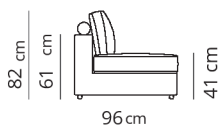

Elemento centrale
Central element

78x96xH82

Elemento centrale large
Large central element

100x96xH82

Terminale
Terminal

96x96xH82

Terminale large
Large terminal

118x96xH82

Terminale Flap
Flap Terminal

103x96xH82

Terminale large Flap
Flap large terminal

125x96xH82

Isola
Island

135x135xH82

Isola cuscini large
Large pillows island

135x135xH82

Isola maxi
Maxi island

172x172xH82

Pouf
Pouf

78x96xH41

Pouf large
Pouf large

100x96xH41

Composizione 1

Composition 1

350x96

- Terminale large + flap
- SX - Terminale large + flap
- DX - elemento centrale large
- Large terminal + flap SX
- Large terminal + flap DX
- Large central element

Composizione 2

Composition 2

460x135