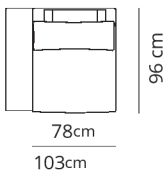

Elemento centrale
Central element

78x96xH82

Elemento centrale large
Large central element

100x96xH82

Terminale
Terminal

96x96xH82

Terminale large
Large terminal

118x96xH82

Terminale Flap
Flap Terminal

103x96xH82

Terminale large Flap
Flap large terminal

125x96xH82

Isola
Island

135x135xH82

Isola cuscini large
Large pillows island

135x135xH82

Isola maxi
Maxi island

172x172xH82

Pouf
Pouf

78x96xH41

Pouf large
Pouf large

100x96xH41

Composizione 1

Composition 1

350x96

- Terminale large + flap
- SX - Terminale large + flap
- DX - elemento centrale large
- Large terminal + flap SX
- Large terminal + flap DX
- Large central element

Composizione 2

Composition 2

460x135