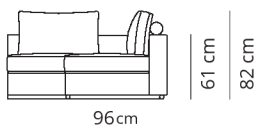

Elemento centrale
Central element

78x96xH82

Elemento centrale large
Large central element

100x96xH82

Terminale
Terminal

96x96xH82

Terminale large
Large terminal

118x96xH82

Terminale Flap
Flap Terminal

103x96xH82

Terminale large Flap
Flap large terminal

125x96xH82

Isola
Island

135x135xH82

Isola cuscini large
Large pillows island

135x135xH82

Isola maxi
Maxi island

172x172xH82

Pouf
Pouf

78x96xH41

Pouf large
Pouf large

100x96xH41

Composizione 1

Composition 1

350x96

- Terminale large + flap
- SX - Terminale large + flap
- DX - elemento centrale large
- Large terminal + flap SX
- Large terminal + flap DX
- Large central element

Composizione 2

Composition 2

460x135