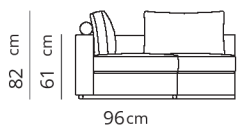

Elemento centrale
Central element

78x96xH82

Elemento centrale large
Large central element

100x96xH82

Terminale
Terminal

96x96xH82

Terminale large
Large terminal

118x96xH82

Terminale Flap
Flap Terminal

103x96xH82

Terminale large Flap
Flap large terminal

125x96xH82

Isola
Island

135x135xH82

Isola cuscini large
Large pillows island

135x135xH82

Isola maxi
Maxi island

172x172xH82

Pouf
Pouf

78x96xH41

Pouf large
Pouf large

100x96xH41

Composizione 1

Composition 1

350x96

- Terminale large + flap
- SX - Terminale large + flap
- DX - elemento centrale large
- Large terminal + flap SX
- Large terminal + flap DX
- Large central element

Composizione 2

Composition 2

460x135