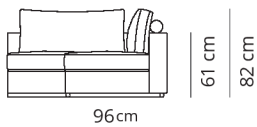

Elemento centrale
Central element

78x96xH82

Elemento centrale large
Large central element

100x96xH82

Terminale
Terminal

96x96xH82

Terminale large
Large terminal

118x96xH82

Terminale Flap
Flap Terminal

103x96xH82

Terminale large Flap
Flap large terminal

125x96xH82

Isola
Island

135x135xH82

Isola cuscini large
Large pillows island

135x135xH82

Isola maxi
Maxi island

172x172xH82

Pouf
Pouf

78x96xH41

Pouf large
Pouf large

100x96xH41

Composizione 1

Composition 1

350x96

- Terminale large + flap
- SX - Terminale large + flap
- DX - elemento centrale large
- Large terminal + flap SX
- Large terminal + flap DX
- Large central element

Composizione 2

Composition 2

460x135