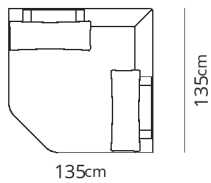

Elemento centrale
Central element

78x96xH82

Elemento centrale large
Large central element

100x96xH82

Terminale
Terminal

96x96xH82

Terminale large
Large terminal

118x96xH82

Terminale Flap
Flap Terminal

103x96xH82

Terminale large Flap
Flap large terminal

125x96xH82

Isola
Island

135x135xH82

Isola cuscini large
Large pillows island

135x135xH82

Isola maxi
Maxi island

172x172xH82

Pouf
Pouf

78x96xH41

Pouf large
Pouf large

100x96xH41

Composizione 1

Composition 1

350x96

- Terminale large + flap
- SX - Terminale large + flap
- DX - elemento centrale large
- Large terminal + flap SX
- Large terminal + flap DX
- Large central element

Composizione 2

Composition 2

460x135