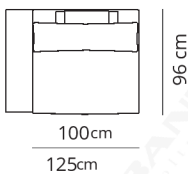

Elemento centrale
Central element

78x96xH82

Elemento centrale large
Large central element

100x96xH82

Terminale
Terminal

96x96xH82

Terminale large
Large terminal

118x96xH82

Terminale Flap
Flap Terminal

103x96xH82

Terminale large Flap
Flap large terminal

125x96xH82

Isola
Island

135x135xH82

Isola cuscini large
Large pillows island

135x135xH82

Isola maxi
Maxi island

172x172xH82

Pouf
Pouf

78x96xH41

Pouf large
Pouf large

100x96xH41

Composizione 1

Composition 1

350x96

- Terminale large + flap
- SX - Terminale large + flap
- DX - elemento centrale large
- Large terminal + flap SX
- Large terminal + flap DX
- Large central element

Composizione 2

Composition 2

460x135