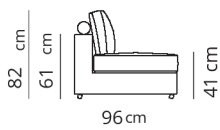

Elemento centrale
Central element

78x96xH82

Elemento centrale large
Large central element

100x96xH82

Terminale
Terminal

96x96xH82

Terminale large
Large terminal

118x96xH82

Terminale Flap
Flap Terminal

103x96xH82

Terminale large Flap
Flap large terminal

125x96xH82

Isola
Island

135x135xH82

Isola cuscini large
Large pillows island

135x135xH82

Isola maxi
Maxi island

172x172xH82

Pouf
Pouf

78x96xH41

Pouf large
Pouf large

100x96xH41

Composizione 1

Composition 1

350x96

- Terminale large + flap
- SX - Terminale large + flap
- DX - elemento centrale large
- Large terminal + flap SX
- Large terminal + flap DX
- Large central element

Composizione 2

Composition 2

460x135