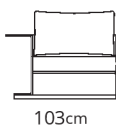

Elemento centrale
Central element

78x96xH82

Elemento centrale large
Large central element

100x96xH82

Terminale
Terminal

96x96xH82

Terminale large
Large terminal

118x96xH82

Terminale Flap
Flap Terminal

103x96xH82

Terminale large Flap
Flap large terminal

125x96xH82

Isola
Island

135x135xH82

Isola cuscini large
Large pillows island

135x135xH82

Isola maxi
Maxi island

172x172xH82

Pouf
Pouf

78x96xH41

Pouf large
Pouf large

100x96xH41

Composizione 1

Composition 1

350x96

- Terminale large + flap
- SX - Terminale large + flap
- DX - elemento centrale large
- Large terminal + flap SX
- Large terminal + flap DX
- Large central element

Composizione 2

Composition 2

460x135