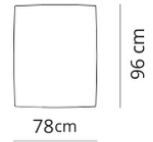

Elemento centrale
Central element

78x96xH82

Elemento centrale large
Large central element

100x96xH82

Terminale
Terminal

96x96xH82

Terminale large
Large terminal

118x96xH82

Terminale Flap
Flap Terminal

103x96xH82

Terminale large Flap
Flap large terminal

125x96xH82

Isola
Island

135x135xH82

Pouf
Pouf

78x96xH41

Isola cuscini large
Large pillows island

135x135xH82

Pouf large
Pouf large

100x96xH41

Isola maxi
Maxi island

172x172xH82

Composizione 1
Composition 1

350x96