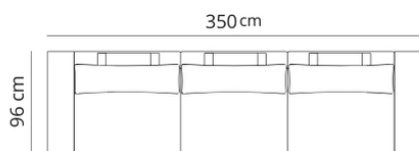

Terminale Flap
Flap Terminal

103x96xH82

Terminale large Flap
Flap large terminal

125x96xH82

Isola
Island

135x135xH82

Pouf
Pouf

78x96xH41

Isola cuscini large
Large pillows island

135x135xH82

Pouf large
Pouf large

100x96xH41

Isola maxi
Maxi island

172x172xH82

Composizione 1
Composition 1

350x96

- Terminale large + flap SX - Terminale large + flap DX - elemento centrale large - Large terminal + flap SX - Large terminal + flap DX - Large central element

Composizione 2
Composition 2

460x135

- Terminale large flap SX
- Pouf large
- Elemento centrale large
- Isola cuscini large
- Flap large terminal SX
- Large pouf
- Large central element
- Large pillows island