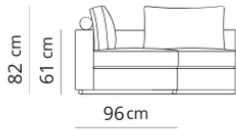

Elemento centrale
Central element

78x96xH82

Elemento centrale large
Large central element

100x96xH82

Terminale
Terminal

96x96xH82

Terminale large
Large terminal

118x96xH82

Terminale Flap
Flap Terminal

103x96xH82

Terminale large Flap
Flap large terminal

125x96xH82

Isola
Island

135x135xH82

Pouf
Pouf

78x96xH41

Isola cuscini large
Large pillows island

135x135xH82

Pouf large
Pouf large

100x96xH41

Isola maxi
Maxi island

172x172xH82

Composizione 1
Composition 1

350x96