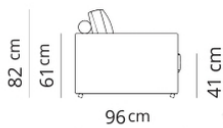

Elemento centrale
Central element

78x96xH82

Elemento centrale large
Large central element

100x96xH82

Terminale
Terminal

96x96xH82

Terminale large
Large terminal

118x96xH82

Terminale Flap
Flap Terminal

103x96xH82

Terminale large Flap
Flap large terminal

125x96xH82

Isola
Island

135x135xH82

Pouf
Pouf

78x96xH41