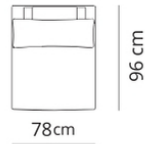

Elemento centrale
Central element

78x96xH82

Elemento centrale large
Large central element

100x96xH82

Terminale
Terminal

96x96xH82

Terminale large
Large terminal

118x96xH82

Terminale Flap
Flap Terminal

103x96xH82

Terminale large Flap
Flap large terminal

125x96xH82

Isola
Island

135x135xH82

Pouf
Pouf

78x96xH41