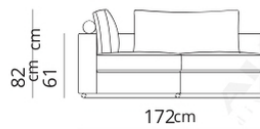

Terminale Flap
Flap Terminal

103x96xH82

Terminale large Flap
Flap large terminal

125x96xH82

Isola
Island

135x135xH82

Pouf
Pouf

78x96xH41

Isola cuscini large
Large pillows island

135x135xH82

Pouf large
Pouf large

100x96xH41

Isola maxi
Maxi island

172x172xH82

Composizione 1
Composition 1

350x96

- Terminale large + flap SX - Terminale large + flap DX - elemento centrale large - Large terminal + flap SX - Large terminal + flap DX - Large central element

Composizione 2
Composition 2

460x135

- Terminale large flap SX
- Pouf large
- Elemento centrale large
- Isola cuscini large
- Flap large terminal SX
- Large pouf
- Large central element
- Large pillows island