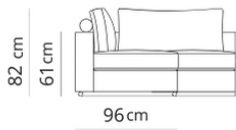

Elemento centrale
Central element

78x96xH82

Elemento centrale large
Large central element

100x96xH82

Terminale
Terminal

96x96xH82

Terminale large
Large terminal

118x96xH82

Terminale Flap
Flap Terminal

103x96xH82

Terminale large Flap
Flap large terminal

125x96xH82

Isola
Island

135x135xH82

Pouf
Pouf

78x96xH41

Isola cuscini large
Large pillows island

135x135xH82

Pouf large
Pouf large

100x96xH41

Isola maxi
Maxi island

172x172xH82

Composizione 1
Composition 1

350x96