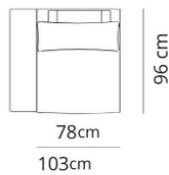

Elemento centrale
Central element

78x96xH82

Elemento centrale large
Large central element

100x96xH82

Terminale
Terminal

96x96xH82

Terminale large
Large terminal

118x96xH82

Terminale Flap
Flap Terminal

103x96xH82

Terminale large Flap
Flap large terminal

125x96xH82

Isola
Island

135x135xH82

Pouf
Pouf

78x96xH41

Isola cuscini large
Large pillows island

135x135xH82

Pouf large
Pouf large

100x96xH41

Isola maxi
Maxi island

172x172xH82

Composizione 1
Composition 1

350x96