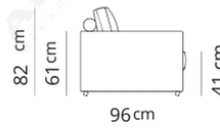

Elemento centrale
Central element

78x96xH82

Elemento centrale large
Large central element

100x96xH82

Terminale
Terminal

96x96xH82

Terminale large
Large terminal

118x96xH82

Terminale Flap
Flap Terminal

103x96xH82

Terminale large Flap
Flap large terminal

125x96xH82

Isola
Island

135x135xH82

Pouf
Pouf

78x96xH41