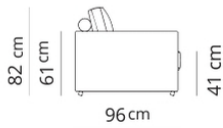

Elemento centrale
Central element

78x96xH82

Elemento centrale large
Large central element

100x96xH82

Terminale
Terminal

96x96xH82

Terminale large
Large terminal

118x96xH82

Terminale Flap
Flap Terminal

103x96xH82

Terminale large Flap
Flap large terminal

125x96xH82

Isola
Island

135x135xH82

Pouf
Pouf

78x96xH41