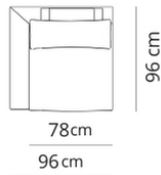

Elemento centrale
Central element

78x96xH82

Elemento centrale large
Large central element

100x96xH82

Terminale
Terminal

96x96xH82

Terminale large
Large terminal

118x96xH82

Terminale Flap
Flap Terminal

103x96xH82

Terminale large Flap
Flap large terminal

125x96xH82

Isola
Island

135x135xH82

Pouf
Pouf

78x96xH41

Isola cuscini large
Large pillows island

135x135xH82

Pouf large
Pouf large

100x96xH41

Isola maxi
Maxi island

172x172xH82

Composizione 1
Composition 1

350x96