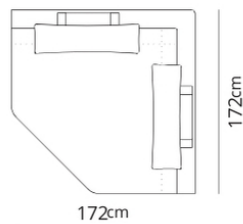

Elemento centrale
Central element

78x96xH82

Elemento centrale large
Large central element

100x96xH82

Terminale
Terminal

96x96xH82

Terminale large
Large terminal

118x96xH82

Terminale Flap
Flap Terminal

103x96xH82

Terminale large Flap
Flap large terminal

125x96xH82

Isola
Island

135x135xH82

Pouf
Pouf

78x96xH41

Isola cuscini large
Large pillows island

135x135xH82

Pouf large
Pouf large

100x96xH41

Isola maxi
Maxi island

172x172xH82

Composizione 1
Composition 1

350x96

- Terminale large + flap SX - Terminale large + flap DX - elemento centrale large - Large terminal + flap SX - Large terminal + flap DX - Large central element

Composizione 2
Composition 2

460x135

- Terminale large flap SX
- Pouf large
- Elemento centrale large
- Isola cuscini large
- Flap large terminal SX
- Large pouf
- Large central element
- Large pillows island