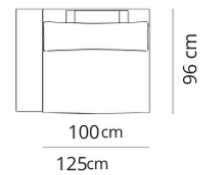

Elemento centrale
Central element

78x96xH82

Elemento centrale large
Large central element

100x96xH82

Terminale
Terminal

96x96xH82

Terminale large
Large terminal

118x96xH82

Terminale Flap
Flap Terminal

103x96xH82

Terminale large Flap
Flap large terminal

125x96xH82

Isola
Island

135x135xH82

Pouf
Pouf

78x96xH41

Isola cuscini large
Large pillows island

135x135xH82

Pouf large
Pouf large

100x96xH41

Isola maxi
Maxi island

172x172xH82

Composizione 1
Composition 1

350x96