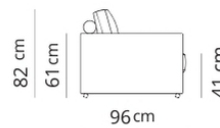

Elemento centrale
Central element

78x96xH82

Elemento centrale large
Large central element

100x96xH82

Terminale
Terminal

96x96xH82

Terminale large
Large terminal

118x96xH82

Terminale Flap
Flap Terminal

103x96xH82

Terminale large Flap
Flap large terminal

125x96xH82

Isola
Island

135x135xH82

Pouf
Pouf

78x96xH41