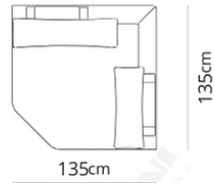

Elemento centrale
Central element

78x96xH82

Elemento centrale large
Large central element

100x96xH82

Terminale
Terminal

96x96xH82

Terminale large
Large terminal

118x96xH82

Terminale Flap
Flap Terminal

103x96xH82

Terminale large Flap
Flap large terminal

125x96xH82

Isola
Island

135x135xH82

Pouf
Pouf

78x96xH41

Isola cuscini large
Large pillows island

135x135xH82

Pouf large
Pouf large

100x96xH41

Isola maxi
Maxi island

172x172xH82

Composizione 1
Composition 1

350x96